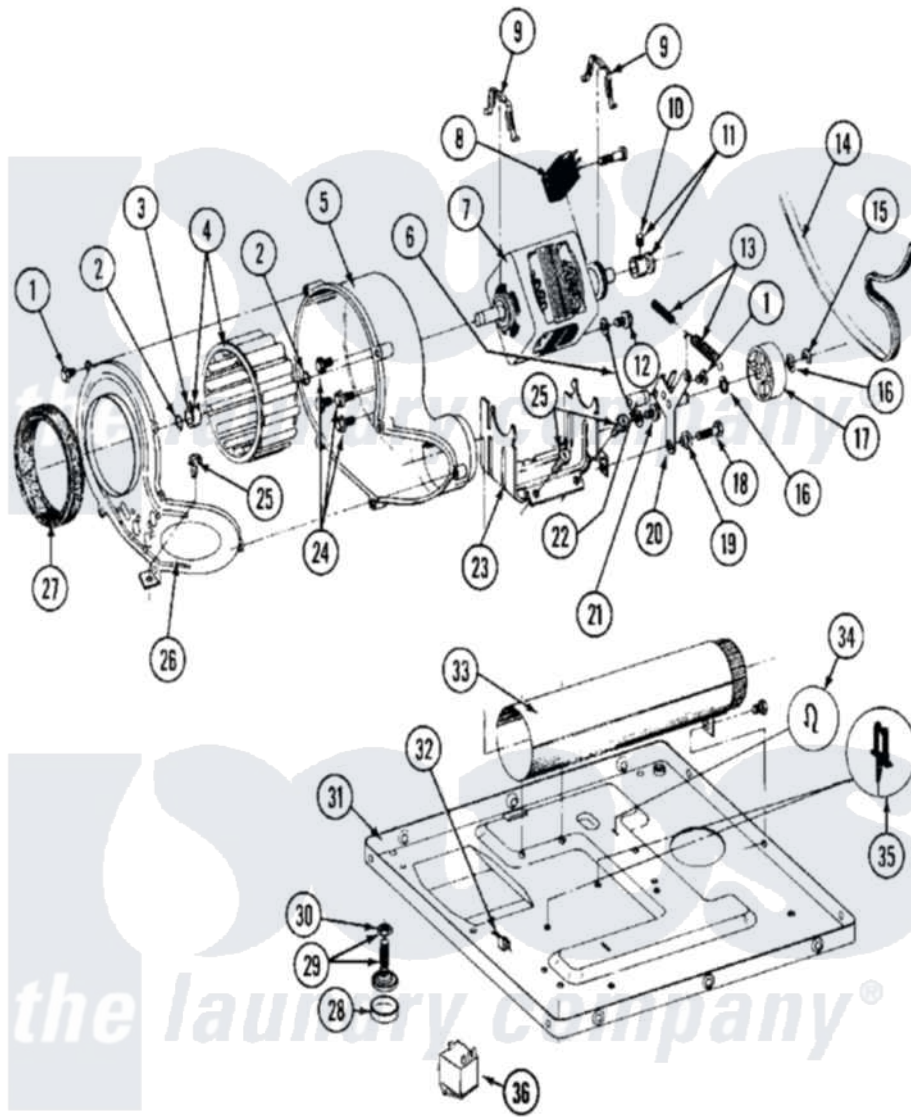

Maytag MDG26PCABG 08 - MOTOR DRIVE, BLOWER & BASE FRAME

Maytag [Commercial Maytag MDG26PCABG Dryer Parts](#) Parts Diagram 08 - MOTOR DRIVE, BLOWER & BASE FRAME

Click on the part number to view part

Item	Original Part Number	Replaced By	Status	Part Description
001	Y312961	W10116751		Screw
002	410233	9703438		Ring-Retrn
003	312967			Clamp, Blower Housing
004	Y303836			Blower Wheel Assembly And Clamp
005	Y312893			Housing, Blower
006	901220			Ground Wire
007	Y303358	W10410999		Motor-Drive
008	306207		Not Available	(PROD. No.303358-8 & No.303358-9)
"	NLA		Not Available	SWITCH, MOTOR START-PROD.
"	Y303877		Not Available	SWITCH, MOTOR EXTERNAL START No.303358-2, No.303358-4, 303358-7
"	Y303879			Switch, Motor External Start
009	Y015825			Clip, Motor To Motor Support
010	Y053241			Set Screw, Motor Pulley

011	Y305185	6-3051850	Pulley- MO
012	910343	488234	Screw 8-32 X 1/4
013	Y303945		IDLER SPRING ASSY. W/PLUG
014	Y312959		Poly "V" Belt For Tumbler
015	312958	354987	Ring, Retaining
016	Y312527		Washer, Idler Shaft
017	Y303705	6-3037050	Pulley- ID
018	Y014874		Screw, Idler Arm And Sleeve
019	Y312894	315772	Sleeve, Idler Arm
020	Y303363	6-3033630	Idler Arm
021	211294	90767	Screw, 8A X 3/8 HeX Washer Head Tapping
022	Y313582	W10116756	Spacer
023	NLA	Not Available	SUPPORT, MOTOR
024	Y310632	1163839	Screw
025	Y313561		Screw----NA
026	314778	Not Available	COVER, BLOWER HOUSING
027	Y312901		Seal, Housing Cover
028	210684		Foot, Adjustable Leg
029	Y302699	22003428	Leg, Adjustable
030	210385		Lock Nut For Adjustable Leg
031	Y303361	Not Available	BASE ASSY. (UPPER & LOWER)
032	Y310376		Clip, Door Switch Harness
033	Y303442		EXHAUST DUCT ASSEMBLY
034	410490		Spring, Retainer Wire Harness
035	Y313262	W10116752	Retainer-
036	306199		Relay, Heater