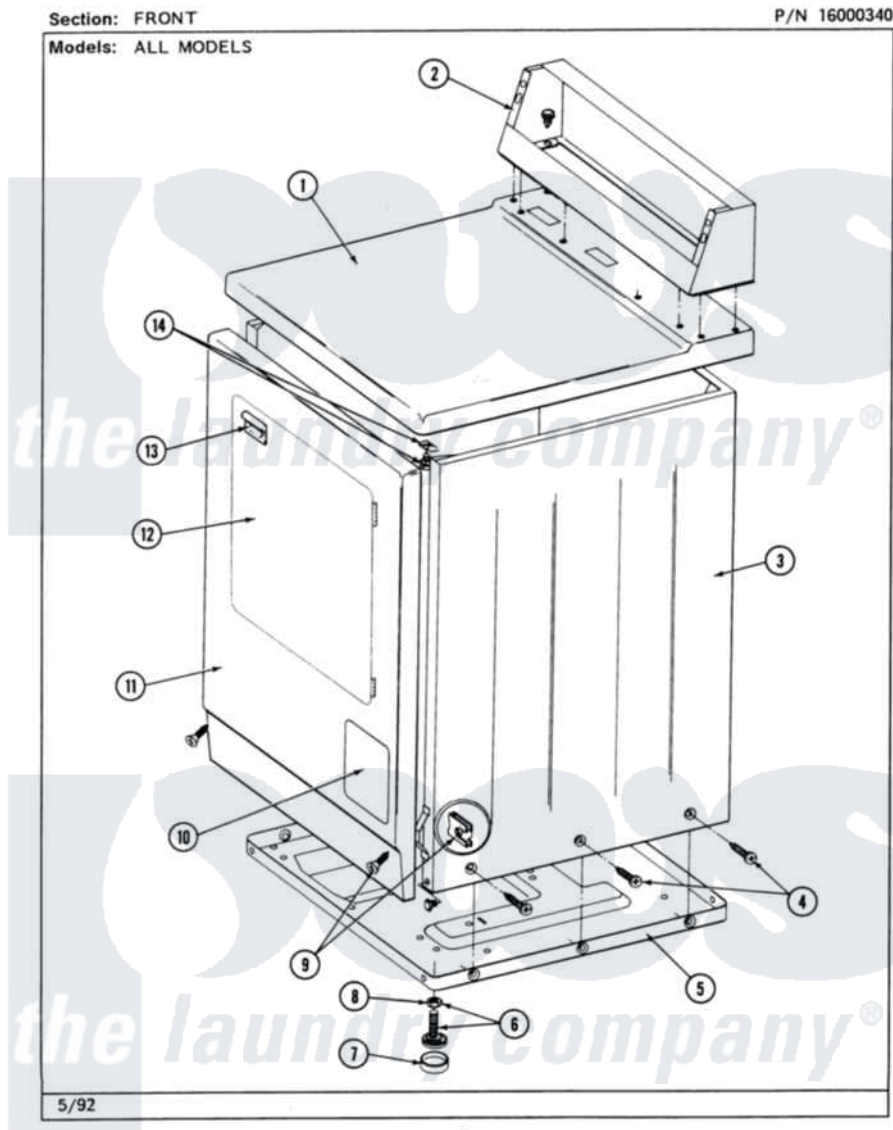

# Maytag MDG26PCABL 01 - FRONT

2

Maytag [Commercial Maytag MDG26PCABL Dryer Parts](#) Parts Diagram 01 - FRONT  
Click on the part number to view part

Item	Original Part Number	Replaced By	Status	Part Description
001	<a href="#">307104</a>			Top Cover Assembly
"	NLA		Not Available	(ALM)
002	212276	<a href="#">W10116760</a>		Screw
"	NLA		Not Available	CONTROL COVER (WHT)
003	NLA		Not Available	CABINET (WHT)
"	Y310632	<a href="#">1163839</a>		Screw
004	<a href="#">213007</a>			Xfor Cabinet See Cabinet, Back
005	Y303361		Not Available	BASE ASSY. (UPPER & LOWER)
006	<a href="#">Y305086</a>			Adjustable Leg And Nut
007	<a href="#">Y314137</a>			Foot, Rubber
008	<a href="#">Y052740</a>	<a href="#">62739</a>		Nut, Lock
009	<a href="#">204439</a>			Screw And Fstner Assembly
010	NLA		Not Available	ACCESS DOOR (WHT)
011	<a href="#">307998L</a>			Front Panel----NA
"	NLA		Not Available	FRONT PANEL ASSY. (WHT)

012	308061	Not Available	DOOR ASSY. COMPLETE (WHT)
"	NLA	Not Available	(ALM)
013	<a href="#">314946</a>		Handle White
"	<a href="#">314972</a>		Handle Door ALM
"	NLA	Not Available	(H. WHEAT)
014	<a href="#">204445</a>		Screw And Fastener Assembly