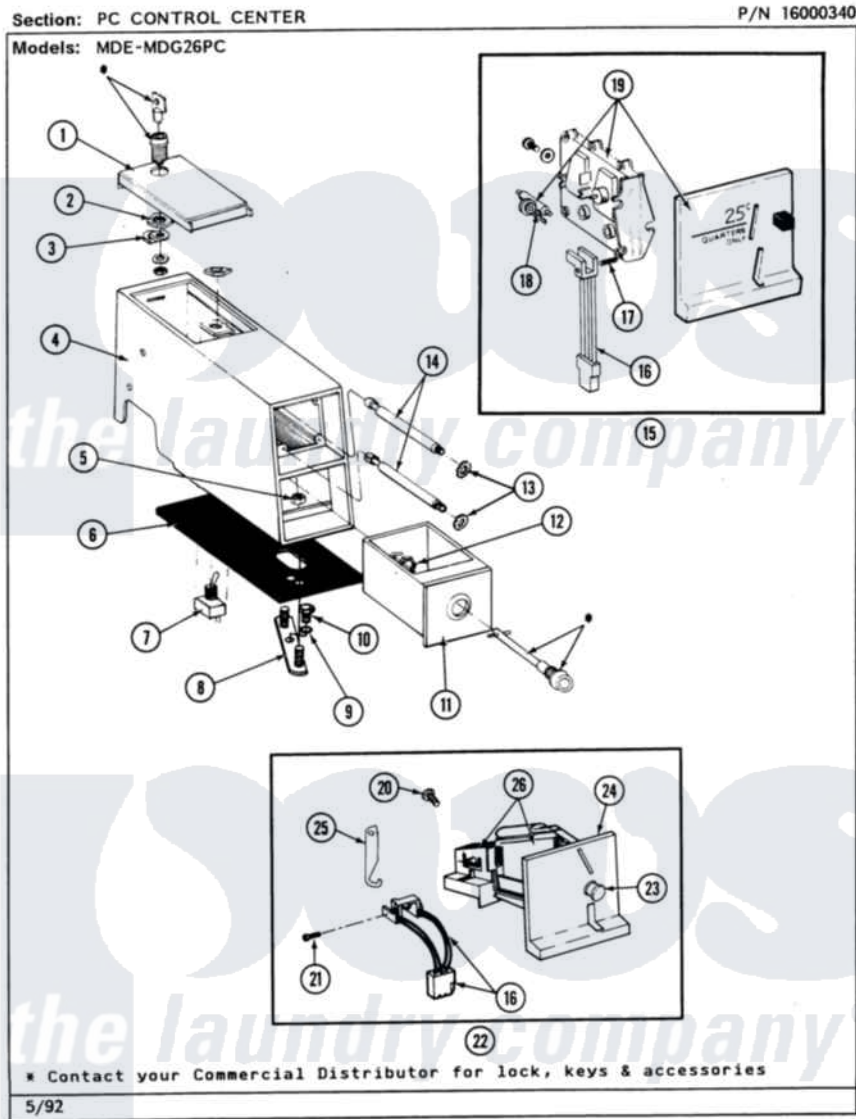

Maytag MDG26PCABL 04 - PC CONTROL CENTER

Maytag [Commercial Maytag MDG26PCABL Dryer Parts](#) Parts Diagram 04 - PC CONTROL CENTER
 Click on the part number to view part

Item	Original Part Number	Replaced By	Status	Part Description
001	203188		Not Available	TIMER ACCESS DOOR (WHT)
"	203188L		Not Available	ACCESS DOOR-ALMOND
"	203188M		Not Available	ACCESS DOOR-HARVEST WHEAT
002	212328	W10139762		Hex Nut, 3/4-27
003	213750	W10133266		Cam-Lock
004	207673	22001407		Case, Coin Slide
"	207673L	22001408		(ALM)
"	207940	22001407		Case, Coin Slide
"	207940L	22001408		(ALM)
"	NLA		Not Available	(H. WHEAT)
"	NLA		Not Available	(H. WHEAT)
005	Y052740	62739		Nut, Lock
006	214660			Gasket, Control Center
007	206794		Not Available	SWITCH (W/NUT)
008	NLA		Not Available	MTG. STRAP---NA

009	910309		Washer, Mounting Strap
010	211294	90767	Screw, 8A X 3/8 HeX Washer Head Tapping
011	207912	208884	Coin Box K
"	207912L	208884	Coin Box K
"	NLA		Not Available (H. WHEAT)
012	212328	W10139762	Hex Nut, 3/4-27
013	910181		Lockwasher, Terminal Block
014	213035		Bolt, Locking
015	NLA		Not Available COIN DROP ASSY.
016	206799		Optic Switch Assembly
017	314665		Screw, Switch Assembly
018	NLA		Not Available BALANCE ARM W/WEIGHT (\$25)
019	NLA		Not Available COIN REJECTOR
020	NLA		Not Available SCREW FOR CAUTION PLATE---NA
021	314665		Screw, Switch Assembly
022	207948		Coin Drop Assembly
023	216009		BUTTON, RETURN
024	216010	Y208306	Kit- Mtg C
025	216011		Spring, Return Button
026	207947		Rejector, Coin