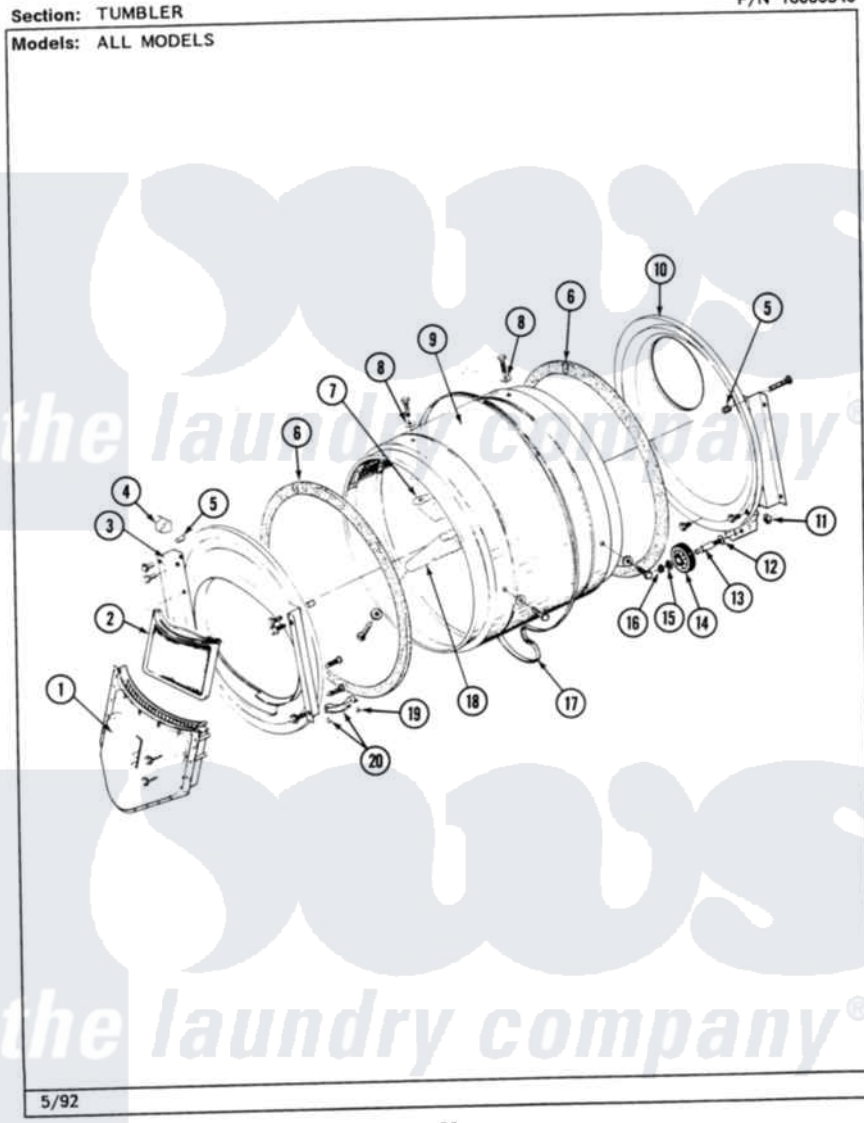

# Maytag MDG26PCABL 06 - TUMBLER

P/N 16000340

26

Maytag [Commercial Maytag MDG26PCABL Dryer Parts](#) Parts Diagram 06 - TUMBLER  
Click on the part number to view part

Item	Original Part Number	Replaced By	Status	Part Description
001	Y307112	<a href="#">33001016</a>		Outlet Duct Assembly
"	Y314110	<a href="#">33002917</a>		Screw, No.10-16
002	307108	<a href="#">33002970</a>		Lint Filte
003	307109	<a href="#">33001179</a>		Front, Tumbler
"	<a href="#">Y313561</a>			Screw---NA
"	NLA		Not Available	SCREW
"	Y310632	<a href="#">1163839</a>		Screw
004	<a href="#">Y310376</a>			Clip, Door Switch Harness
005	NLA		Not Available	COVER, THREAD
006	<a href="#">314820</a>			Seal, Tumbler
007	314803	<a href="#">33001012</a>		Baffle
"	<a href="#">Y310759</a>			Screw, Tumbler Baffles
008	<a href="#">314158</a>			Washer, Baffle To Tumbler
009	306663		Not Available	TUMBLER W/BAFFLES
"	314802		Not Available	TUMBLER W/OUT BAFFLES
010	<a href="#">211294</a>	<a href="#">90767</a>		Screw, 8A X 3/8 HeX Washer Head Tapping

"	Y307114	<a href="#">33001178</a>	Back, Tumbler
"	Y308544	<a href="#">33001178</a>	Back, Tumbler
011	312538	<a href="#">33001443</a>	Nut, Hex
012	Y313347	<a href="#">312535</a>	Washer, Vault Mounting Brk.
013	Y312948	<a href="#">6-3129480</a>	Shaft- Tumbler
014	Y303373	<a href="#">12001541</a>	Drum Roller/Washer Assembly--W
015	<a href="#">312535</a>		Washer, Vault Mounting Brk.
016	410233	<a href="#">9703438</a>	Ring-Retrn
017	<a href="#">Y312959</a>		Poly "V" Belt For Tumbler
018	314804	<a href="#">33001004</a>	Baffle, Tall
"	<a href="#">Y310759</a>		Screw, Tumbler Baffles
019	<a href="#">210720</a>		Rivet, Bearing To Tumbler Fmt
020	<a href="#">306508</a>		Tumbler Bearing Kit ---W