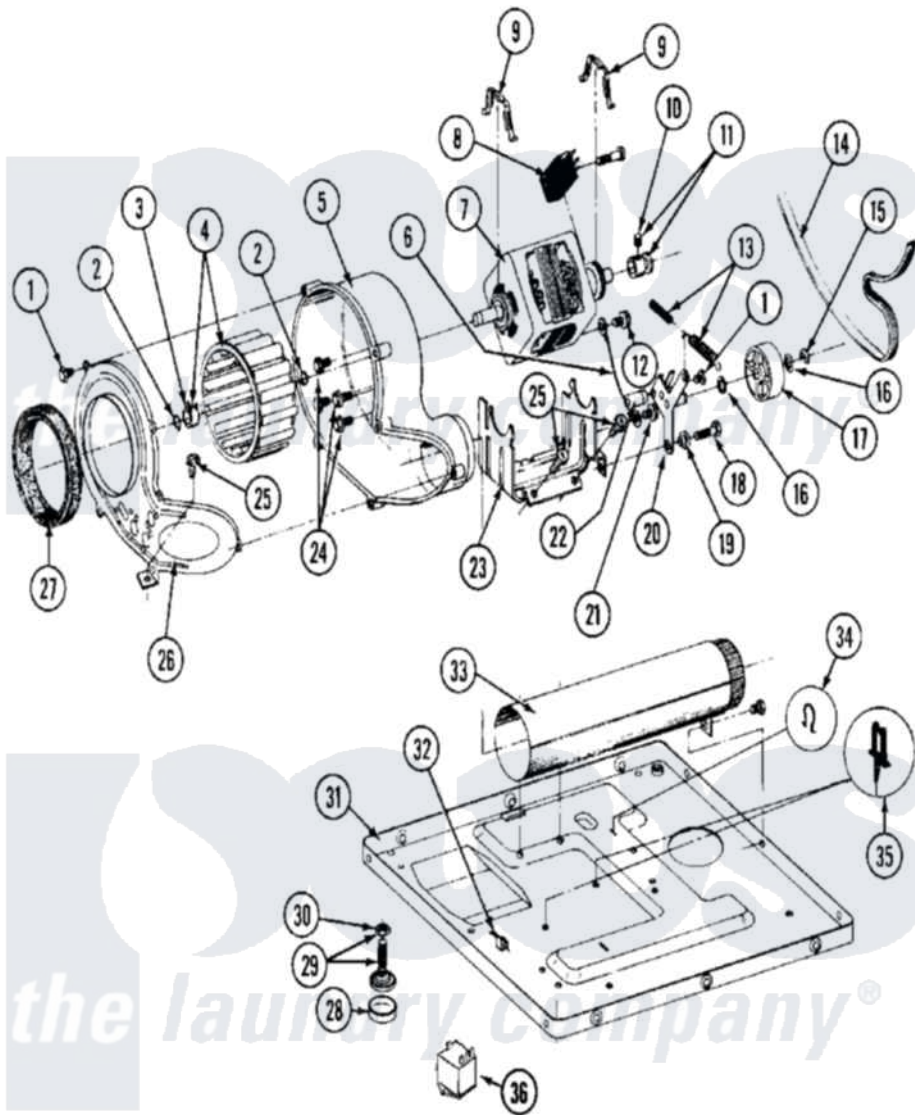

Maytag MDG26PCABL 08 - MOTOR DRIVE, BLOWER & BASE FRAME

Maytag [Commercial Maytag MDG26PCABL Dryer Parts](#) Parts Diagram 08 - MOTOR DRIVE, BLOWER & BASE FRAME
 Click on the part number to view part

Item	Original Part Number	Replaced By	Status	Part Description
001	Y312961	W10116751		Screw
002	410233	9703438		Ring-Retrn
003	312967			Clamp, Blower Housing
004	Y303836			Blower Wheel Assembly And Clamp
005	Y312893			Housing, Blower
006	901220			Ground Wire
007	Y303358	W10410999		Motor-Drve
008	306207		Not Available	(PROD. No.303358-8 & No.303358-9)
"	NLA		Not Available	SWITCH, MOTOR START-PROD.
"	Y303877		Not Available	SWITCH, MOTOR EXTERNAL START No.303358-2, No.303358-4, 303358-7
"	Y303879			Switch, Motor External Start
009	Y015825			Clip, Motor To Motor Support
010	Y053241			Set Screw, Motor Pulley

011	Y305185	6-3051850		Pulley- MO
012	910343	488234		Screw 8-32 X 1/4
013	Y303945			IDLER SPRING ASSY. W/PLUG
014	Y312959			Poly "V" Belt For Tumbler
015	312958	354987		Ring, Retaining
016	Y312527			Washer, Idler Shaft
017	Y303705	6-3037050		Pulley- ID
018	Y014874			Screw, Idler Arm And Sleeve
019	Y312894	315772		Sleeve, Idler Arm
020	Y303363	6-3033630		Idler Arm
021	211294	90767		Screw, 8A X 3/8 HeX Washer Head Tapping
022	Y313582	W10116756		Spacer
023	NLA		Not Available	SUPPORT, MOTOR
024	Y310632	1163839		Screw
025	Y313561			Screw---NA
026	314778		Not Available	COVER, BLOWER HOUSING
027	Y312901			Seal, Housing Cover
028	210684			Foot, Adjustable Leg
029	Y302699	22003428		Leg, Adjustable
030	210385			Lock Nut For Adjustable Leg
031	Y303361		Not Available	BASE ASSY. (UPPER & LOWER)
032	Y310376			Clip, Door Switch Harness
033	Y303442			EXHAUST DUCT ASSEMBLY
034	410490			Spring, Retainer Wire Harness
035	Y313262	W10116752		Retainer-
036	306199			Relay, Heater