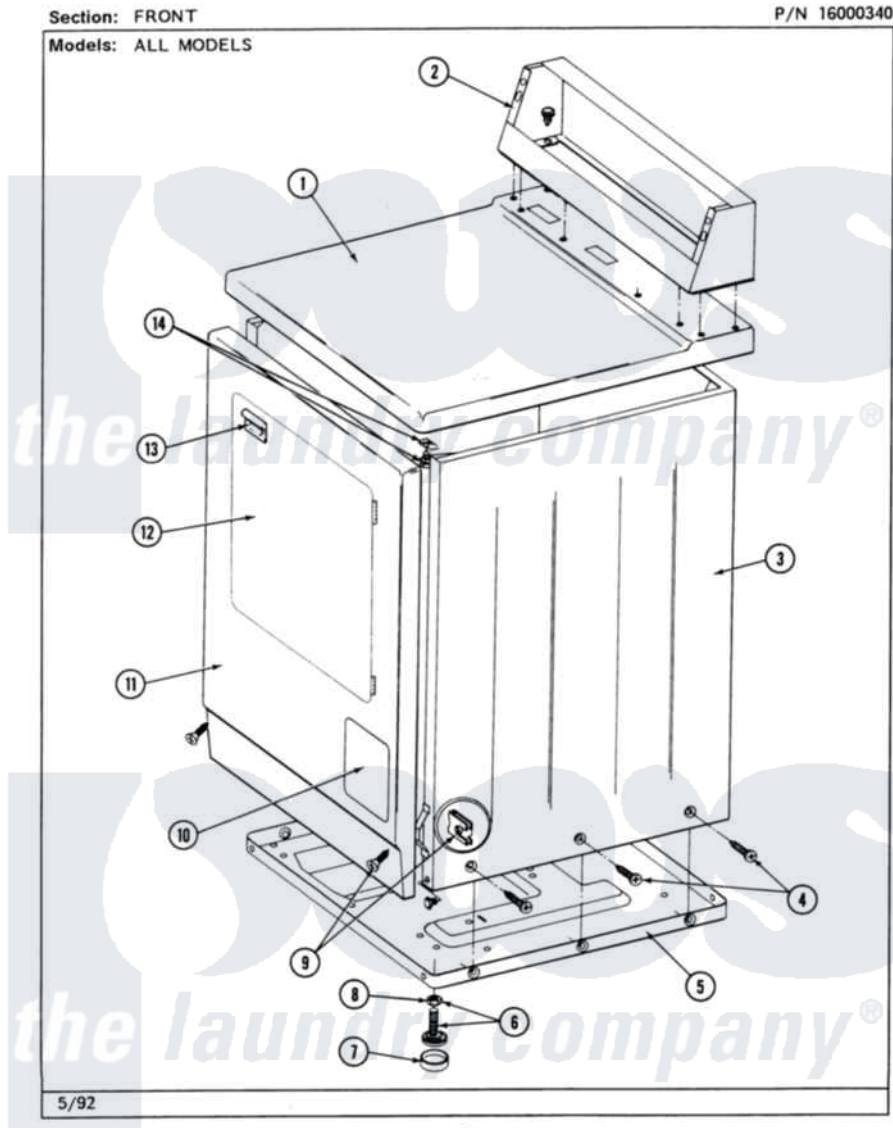

Maytag MDG26PCABW 01 - FRONT

2

Maytag [Commercial Maytag MDG26PCABW Dryer Parts](#) Parts Diagram 01 - FRONT
Click on the part number to view part

| Item | Original Part Number | Replaced By | Status | Part Description |
|------|-------------------------|---------------------------|---------------|--------------------------------|
| 001 | 307104 | | | Top Cover Assembly |
| " | NLA | | Not Available | (ALM) |
| 002 | 212276 | W10116760 | | Screw |
| " | NLA | | Not Available | CONTROL COVER (WHT) |
| 003 | NLA | | Not Available | CABINET (WHT) |
| " | Y310632 | 1163839 | | Screw |
| 004 | 213007 | | | Xfor Cabinet See Cabinet, Back |
| 005 | Y303361 | | Not Available | BASE ASSY. (UPPER & LOWER) |
| 006 | Y305086 | | | Adjustable Leg And Nut |
| 007 | Y314137 | | | Foot, Rubber |
| 008 | Y052740 | 62739 | | Nut, Lock |
| 009 | 204439 | | | Screw And Fstner Assembly |
| 010 | NLA | | Not Available | ACCESS DOOR (WHT) |
| 011 | 307998L | | | Front Panel----NA |
| " | NLA | | Not Available | FRONT PANEL ASSY. (WHT) |

| | | | |
|-----|------------------------|---------------|-----------------------------|
| 012 | 308061 | Not Available | DOOR ASSY. COMPLETE (WHT) |
| " | NLA | Not Available | (ALM) |
| 013 | 314946 | | Handle White |
| " | 314972 | | Handle Door ALM |
| " | NLA | Not Available | (H. WHEAT) |
| 014 | 204445 | | Screw And Fastener Assembly |