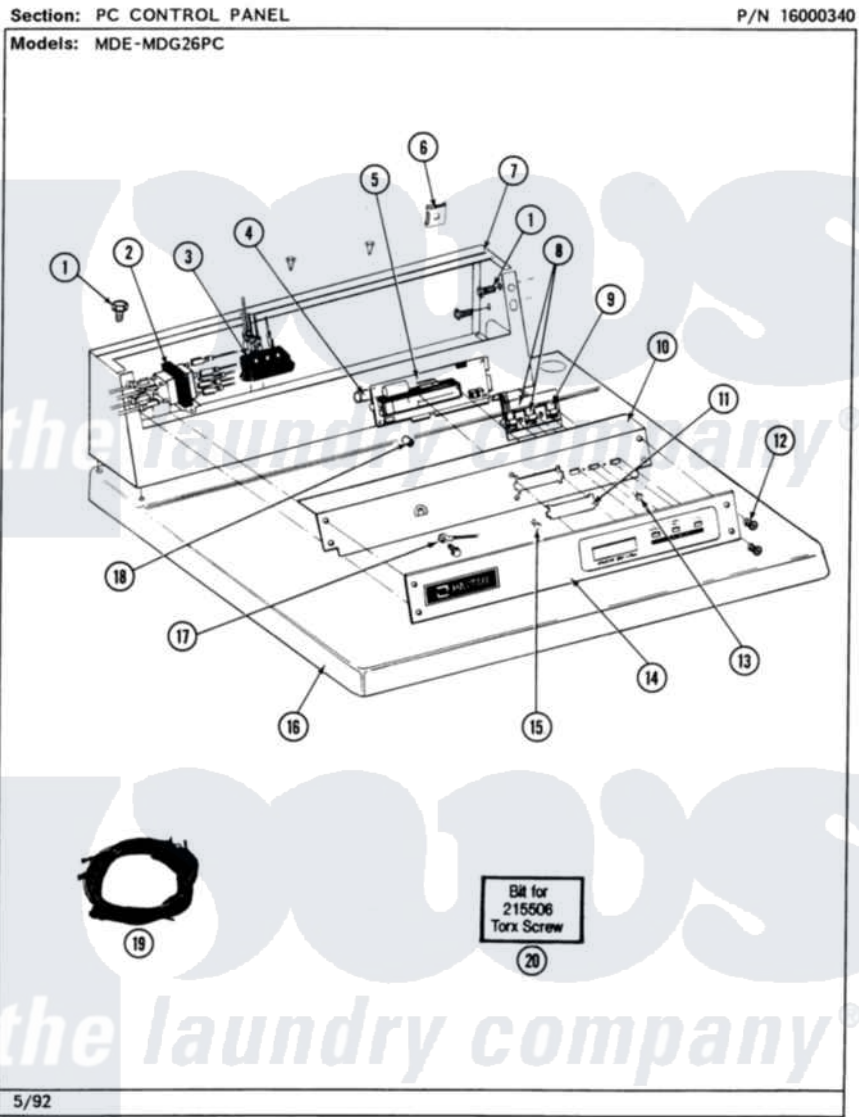

Maytag MDG26PCABW 03 - PC CONTROL PANEL

12

Maytag [Commercial Maytag MDG26PCABW Dryer Parts](#) Parts Diagram 03 - PC CONTROL PANEL
Click on the part number to view part

Item	Original Part Number	Replaced By	Status	Part Description
001	212276	W10116760		Screw
002	207766			Transformer
"	211294	90767		Screw, 8A X 3/8 HeX Washer Head Tapping
003	206824	W10133335		Relay, Motor
"	211294	90767		Screw, 8A X 3/8 HeX Washer Head Tapping
004	206828			Battery
005	215510		Not Available	SUPPORT, PC BOARD
"	NLA		Not Available	CIRCUIT BOARD ASSY
006	215003			Fastener, Panel And Bracket
007	212276	W10116760		Screw
"	NLA		Not Available	CONTROL COVER (WHT)
008	306694			Backup Plate With Switch
009	215517	W10131113		Push Button
010	NLA		Not Available	BACK UP PLATE (WHT)
011	215515		Not Available	COVER, DISPLAY

012	215506		Screw, Control Panel Overlay
013	215527	W10140652	Screw, 6-20 X 1/2
014	NLA		Not Available CONTROL PANEL
015	215526		Screw, Circuit Board
016	307105		Not Available COVER, TOP ASSY. (WHT)
"	NLA		Not Available (ALM)
017	205810		Wire, Ground
"	211252		Screw, Ground Wire
018	Y215513		Standoff, Circuit Board
019	308368		Wire Harness
"	NLA		Not Available WIRE HARNESS
"	Y308513		Harness, Wire
020	Y038227		Not Available TORX BIT (215506 SCREW)