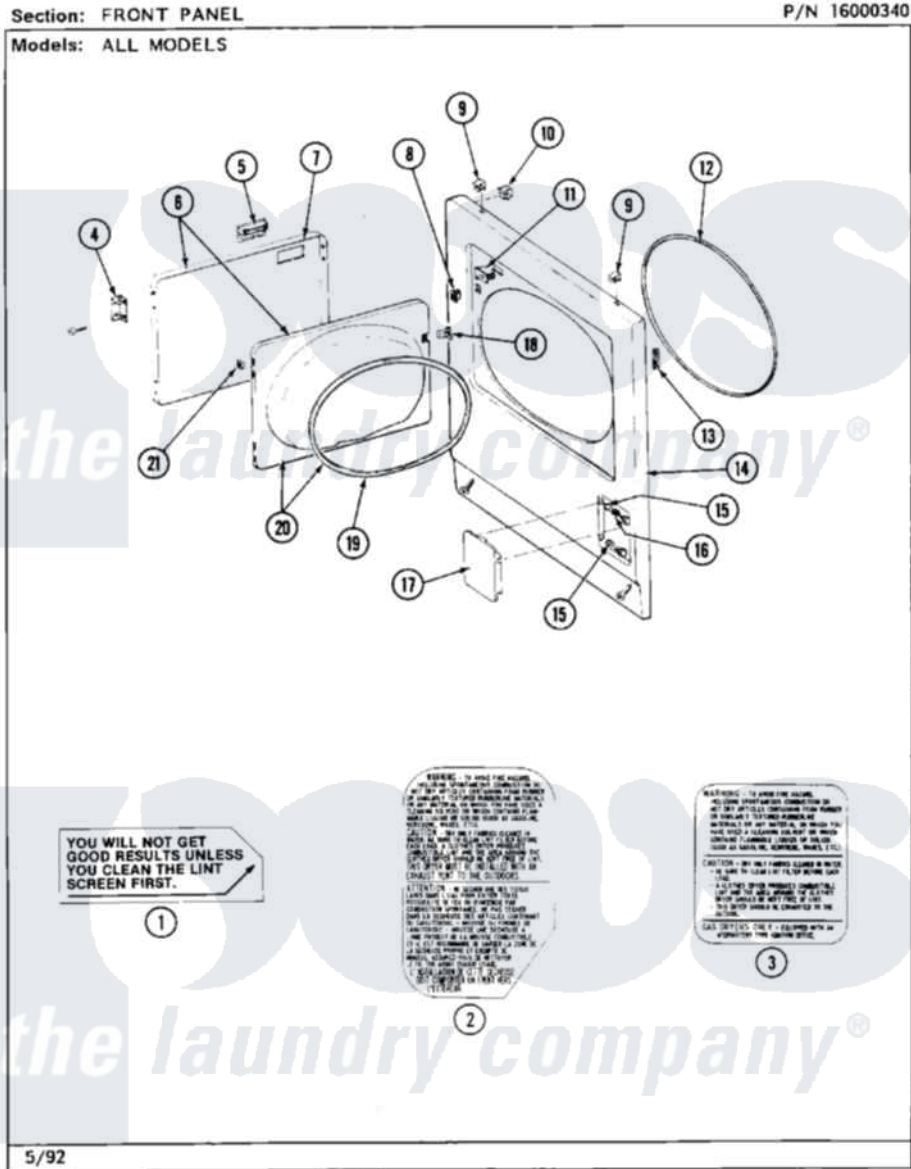

Maytag MDG26PCABW 05 - FRONT PANEL

Maytag [Commercial Maytag MDG26PCABW Dryer Parts](#) Parts Diagram 05 - FRONT PANEL
Click on the part number to view part

Item	Original Part Number	Replaced By	Status	Part Description
001	Y313340			LABEL, LINT SCREEN INSTRUCTION
002	314941		Not Available	LABEL, INSTRUCTION
003	314942			INSTRUCTION LABEL
"	NLA		Not Available	INSTRUCTION LABEL
004	307099	33001230		Hinge, Door
"	Y314062			Screw, Door Hinge And Panel
005	312960	489355		Screw, 8 X 1/2
"	314946			Handle White
"	314972			Handle Door ALM
"	NLA		Not Available	(H. WHEAT)
006	NLA		Not Available	(ALM)
"	Y307111		Not Available	DOOR ASSY. COMPLETE (WHT)
007	314966			Panel, Outer
"	NLA		Not Available	(ALM)
008	306436			Door Latch Kit--W

009	212982	22001650	Fastener, Spring
010	Y310376		Clip, Door Switch Harness
011	Y305753	W10169313	Switch-Dor
012	314937		Seal, Front Panel
013	Y313907		Fastener, Twin
014	204439		Screw And Fstner Assembly
"	307998L		Front Panel----NA
"	NLA	Not Available	FRONT PANEL ASSY. (WHT)
015	212949	22001866	Screw, Relay
"	NLA	Not Available	BUSHING, ACCESS STUD
016	312369		Sleeve, Access Panel Stud Part Not Used
017	NLA	Not Available	ACCESS DOOR (WHT)
018	314936	33001305	Strike, Door
"	314944	33001305	Strike, Door
019	314935	33001192	Seal, Door
020	307098	Not Available	DOOR, INNER (W/SEAL)
021	Y313910		Clip, Door Liner To Outer Panel