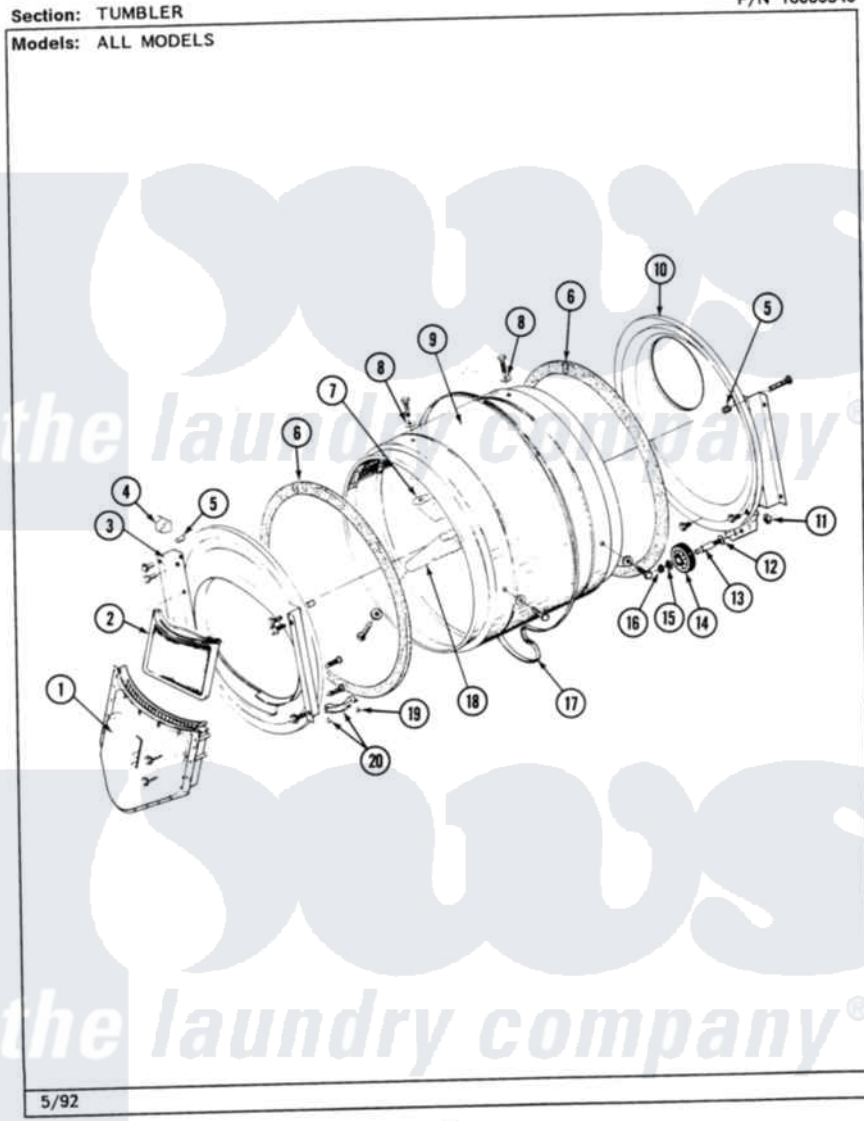

Maytag MDG26PCABW 06 - TUMBLER

P/N 16000340

26

Maytag [Commercial Maytag MDG26PCABW Dryer Parts](#) Parts Diagram 06 - TUMBLER
Click on the part number to view part

Item	Original Part Number	Replaced By	Status	Part Description
001	Y307112	33001016		Outlet Duct Assembly
"	Y314110	33002917		Screw, No.10-16
002	307108	33002970		Lint Filte
003	307109	33001179		Front, Tumbler
"	Y313561			Screw---NA
"	NLA		Not Available	SCREW
"	Y310632	1163839		Screw
004	Y310376			Clip, Door Switch Harness
005	NLA		Not Available	COVER, THREAD
006	314820			Seal, Tumbler
007	314803	33001012		Baffle
"	Y310759			Screw, Tumbler Baffles
008	314158			Washer, Baffle To Tumbler
009	306663		Not Available	TUMBLER W/BAFFLES
"	314802		Not Available	TUMBLER W/OUT BAFFLES
010	211294	90767		Screw, 8A X 3/8 HeX Washer Head Tapping

"	Y307114	33001178	Back, Tumbler
"	Y308544	33001178	Back, Tumbler
011	312538	33001443	Nut, Hex
012	Y313347	312535	Washer, Vault Mounting Brk.
013	Y312948	6-3129480	Shaft- Tumbler
014	Y303373	12001541	Drum Roller/Washer Assembly--W
015	312535		Washer, Vault Mounting Brk.
016	410233	9703438	Ring-Retrn
017	Y312959		Poly "V" Belt For Tumbler
018	314804	33001004	Baffle, Tall
"	Y310759		Screw, Tumbler Baffles
019	210720		Rivet, Bearing To Tumbler Fmt
020	306508		Tumbler Bearing Kit ---W