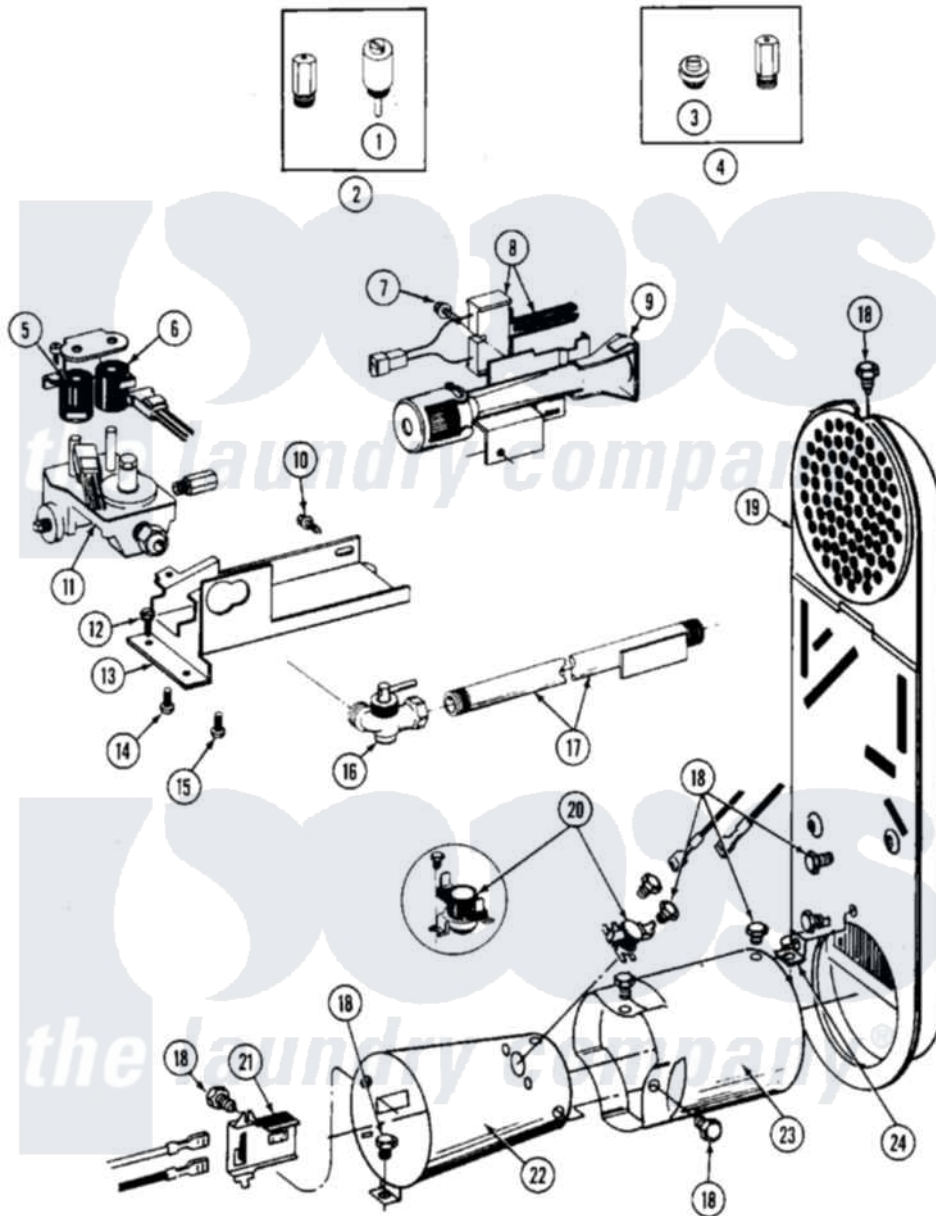

Maytag MDG26PCABW 07 - GAS VALVE

Maytag [Commercial Maytag MDG26PCABW Dryer Parts](#) Parts Diagram 07 - GAS VALVE
 Click on the part number to view part

Item	Original Part Number	Replaced By	Status	Part Description
001	306184		Not Available	PLUG, BLOCKING (LPG REGULATOR)
002	Y308378	W10402145		LP Gas Con
003	314602	694424		Leak, Limiter
004	Y308377		Not Available	CONVERSION KIT (LP TO NATURAL)
005	306106			Coil, Holding And Booster--W
006	306105	694540		Coil, 60 Hz
007	304971			Screw Note: Screw, Igniter
008	304970	4391996		Ignitor
009	304974	33002793		Burner Assembly
010	Y310632	1163839		Screw
011	308345			Valve, Gas
012	Y313561			Screw---NA
013	314566			Gas Control Bracket
014	314082	90767		Screw, 8A X 3/8 HeX Washer Head Tapping

015	Y313559		Screw
016	Y303349		Angle Shut-Off, Gas Valve
017	Y303383	33001735	Pipe And Bracket Assembly Series 18 Not Needed Use Vavle
018	211294	90767	Screw, 8A X 3/8 HeX Washer Head Tapping
019	307119		Duct, Inlet Assembly
"	Y308504	Not Available	INLET DUCT ASSEMBLY
020	305169		Thermostat, Hi-Limit Gas
021	Y303377	338906	Radiant, Sensor
022	Y303368		Cone, Combustion
"	Y308548		Combustion Cone Assembly
023	Y303841		Cone, Extension
024	Y312890		Retainer, Heater Chamber