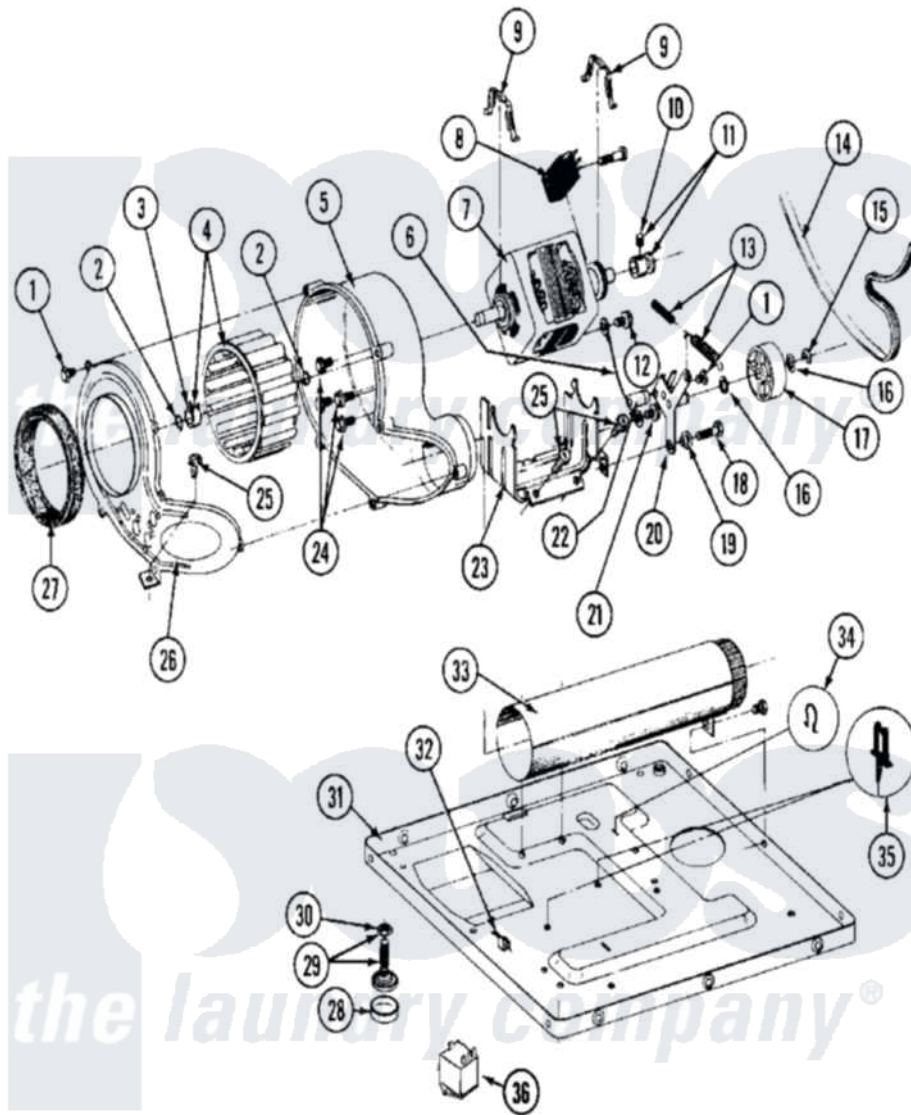

# Maytag MDG26PCABW 08 - MOTOR DRIVE, BLOWER & BASE FRAME

Maytag Commercial Maytag MDG26PCABW Dryer Parts Diagram 08 - MOTOR DRIVE, BLOWER & BASE FRAME

Click on the part number to view part

Item	Original Part Number	Replaced By	Status	Part Description
001	Y312961	<a href="#">W10116751</a>		Screw
002	410233	<a href="#">9703438</a>		Ring-Retrn
003	<a href="#">312967</a>			Clamp, Blower Housing
004	<a href="#">Y303836</a>			Blower Wheel Assembly And Clamp
005	<a href="#">Y312893</a>			Housing, Blower
006	<a href="#">901220</a>			Ground Wire
007	<a href="#">Y303358</a>	<a href="#">W10410999</a>		Motor-Drive
008	306207		Not Available	(PROD. No.303358-8 & No.303358-9)
"	NLA		Not Available	SWITCH, MOTOR START-PROD.
"	Y303877		Not Available	SWITCH, MOTOR EXTERNAL START No.303358-2, No.303358-4, 303358-7
"	<a href="#">Y303879</a>			Switch, Motor External Start
009	<a href="#">Y015825</a>			Clip, Motor To Motor Support
010	<a href="#">Y053241</a>			Set Screw, Motor Pulley