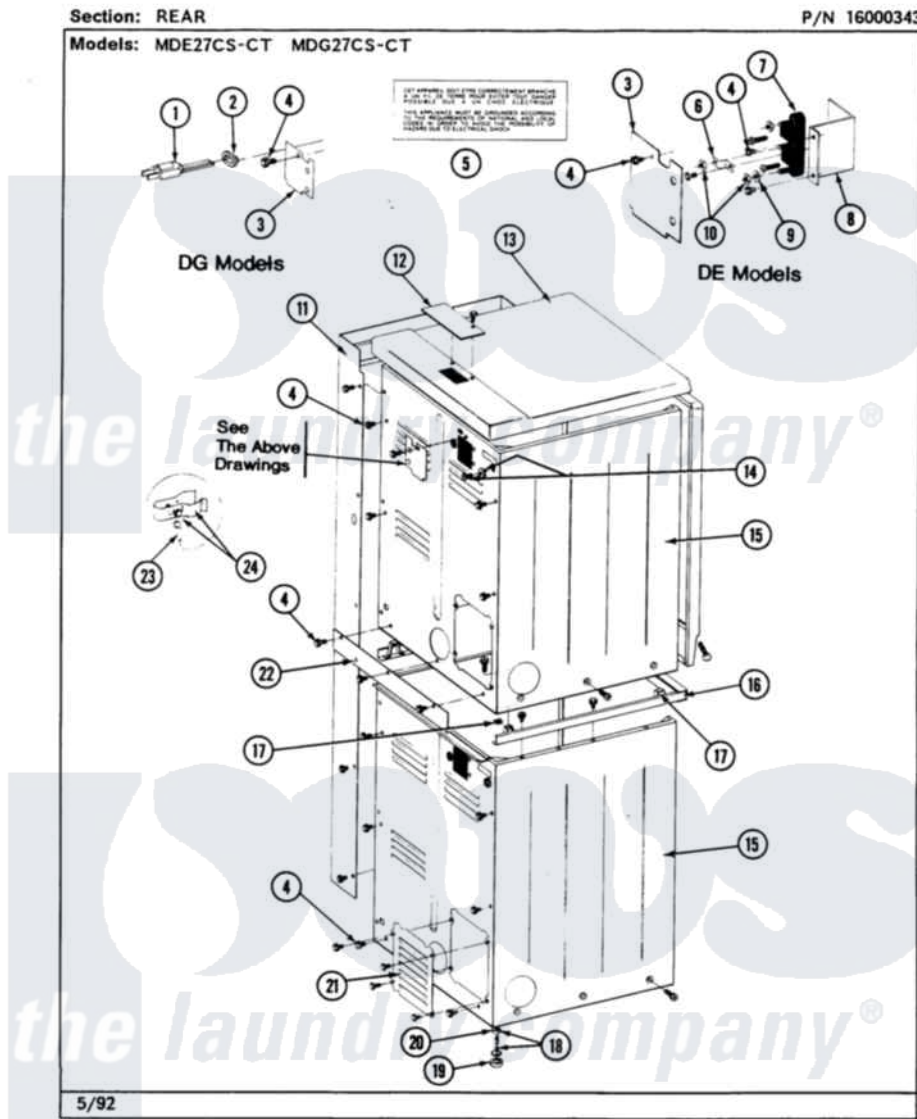

Maytag MDG27CSABL 02 - REAR

8

Maytag Commercial Maytag MDG27CSABL Dryer Parts Parts Diagram 02 - REAR

Click on the part number to view part

Item	Original Part Number	Replaced By	Status	Part Description
001	302521		Not Available	CORD, POWER PART NOT USED-GAS MODELS ONLY
002	211881			Grommet, Cord Part Not Used-Gas Models Only
003	Y312905		Not Available	COVER, TERMINAL
004	Y313561			Screw----NA
005	214519			LABEL, ELECTRICAL INSTR. PART NOT USED-GAS MODELS ONLY
006	Y311423	489483		Screw 10-32 X 1/2
"	Y312184			Strap, Grounding
007	400008			Block, Terminal
"	Y312209	W10001200		Screw
008	Y312904			Bracket, Terminal Block
009	Y311270			Washer, Terminal Block
010	311484	112432		Nut
011	NLA		Not Available	SCREW
012	NLA		Not Available	TOP COVER PLATE

"	Y313559		Screw
013	307104		Top Cover Assembly
"	NLA	Not Available	(ALMOND)
014	NLA	Not Available	SCREW & WASHER ASSY.
015	213007		Xfor Cabinet See Cabinet, Back
"	307125	Not Available	CABINET, LOWER (WHITE)
"	NLA	Not Available	(ALMOND)
"	Y310632	1163839	Screw
016	911050	4312464	Screw
"	NLA	Not Available	SPACER ASSY, WHITE
"	Y310632	1163839	Screw
017	310933	33002194	Nut, Speed
018	Y302699	22003428	Leg, Adjustable
019	210684		Foot, Adjustable Leg
020	210385		Lock Nut For Adjustable Leg
021	211294	90767	Screw, 8A X 3/8 HeX Washer Head Tapping
"	Y312951	Not Available	ACCESS COVER, BACK
"	Y313559		Screw
022	NLA	Not Available	FILLER STRIP
"	Y310632	1163839	Screw
023	311155		Ground Wire And Clamp
024	301548		Clamp, Ground Wire
"	313122		Screw - Baffle To Tumbler