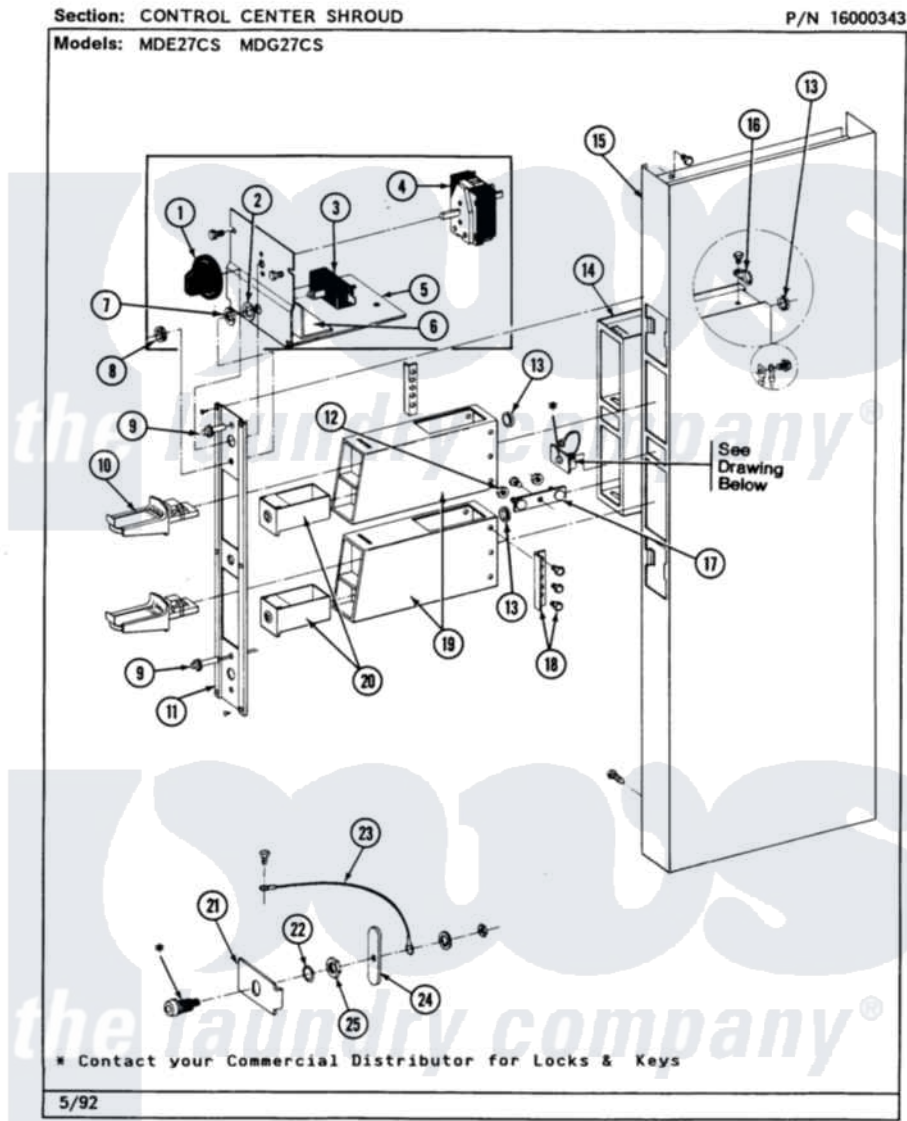

Maytag MDG27CSABL 03 - CONTROL CENTER SHROUD

14

Maytag Commercial Maytag MDG27CSABL Dryer Parts Parts Diagram 03 - CONTROL CENTER SHROUD
 Click on the part number to view part

Item	Original Part Number	Replaced By	Status	Part Description
001	205663			Knob For Selector Switch
002	312751			Lockwasher, Start Switch
003	306940	W10149462		Switch, Push-To-Start
004	307253			Switch, Cycle Selector
"	Y313588	488234		Screw 8-32 X 1/4
005	212276	W10116760		Screw
"	Y314261			Switch And Relay Bracket
006	NLA		Not Available	INSULATOR
007	Y312706	422617		Nut
008	Y312702			Knurled Nut, Start Switch
009	303963		Not Available	LIGHT, INDICATOR
010	NLA		Not Available	MAYTAG COIN SLIDE (ACCESSORY)
011	315037		Not Available	PANEL, VAULT
"	Y313424			Screw, Vault Panel
012	Y052740	62739		Nut, Lock
013	Y313671	33001303		Grommet, Plate Hole

014	211294	90767	Screw, 8A X 3/8 HeX Washer Head Tapping
"	305534	Not Available	VAULT ASSEMBLY
"	Y310632	1163839	Screw
"	Y313559		Screw
015	213648	98165	Screw
"	NLA	Not Available	CONTROL SHROUD-WHITE
016	211168	W10139210	Screw, 8-18 X 5/16
"	910768	M0280301	Tie Electr
017	212276	W10116760	Screw
"	NLA	Not Available	MTG. STRAP---NA
018	NLA	Not Available	COIN METER STOP
"	Y014872		Screw, Coin Meter Stop -
019	Y307081		Coin Meter Weld Assembly
"	NLA	Not Available	(ALMOND)
020	205423	208883	Coin Box K
"	205423L	208883	Coin Box K
021	313428	Not Available	PLATE FOR LATCH
022	NLA	Not Available	SPRING WASHER
023	211168	W10139210	Screw, 8-18 X 5/16
"	Y303981		Ground Wire For Latch
024	Y313427	206637	Lock Kit
025	212328	W10139762	Hex Nut, 3/4-27