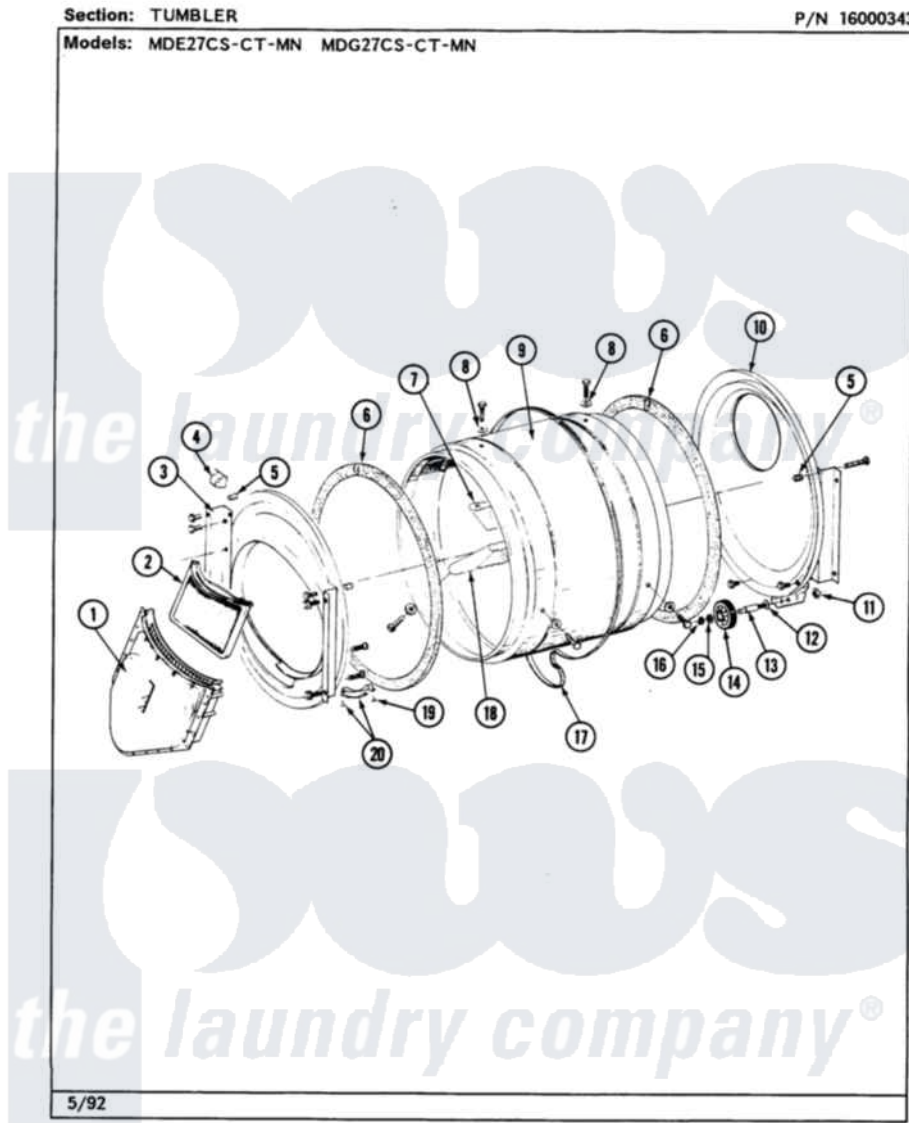

# Maytag MDG27CSABL 07 - TUMBLER

30

Maytag [Commercial Maytag MDG27CSABL Dryer Parts](#) Parts Diagram 07 - TUMBLER  
 Click on the part number to view part

Item	Original Part Number	Replaced By	Status	Part Description
001	Y307112	<a href="#">33001016</a>		Outlet Duct Assembly
"	Y314110	<a href="#">33002917</a>		Screw, No.10-16
002	307108	<a href="#">33002970</a>		Lint Filte
003	307109	<a href="#">33001179</a>		Front, Tumbler
"	<a href="#">Y313561</a>			Screw---NA
"	NLA		Not Available	SCREW
"	Y310632	<a href="#">1163839</a>		Screw
004	<a href="#">Y310376</a>			Clip, Door Switch Harness
005	NLA		Not Available	THREAD COVER
006	<a href="#">314820</a>			Seal, Tumbler
007	314803	<a href="#">33001012</a>		Baffle
"	<a href="#">Y310759</a>			Screw, Tumbler Baffles
008	<a href="#">314158</a>			Washer, Baffle To Tumbler
009	306663		Not Available	TUMBLER W/BAFFLES
"	314802		Not Available	TUMBLER W/OUT BAFFLES
010	<a href="#">211294</a>	<a href="#">90767</a>		Screw, 8A X 3/8 HeX Washer Head Tapping

"	Y307114	<a href="#">33001178</a>	Back, Tumbler
"	Y308544	<a href="#">33001178</a>	Back, Tumbler
011	312538	<a href="#">33001443</a>	Nut, Hex
012	Y313347	<a href="#">312535</a>	Washer, Vault Mounting Brk.
013	Y312948	<a href="#">6-3129480</a>	Shaft- Tumbler
014	Y303373	<a href="#">12001541</a>	Drum Roller/Washer Assembly--W
015	<a href="#">312535</a>		Washer, Vault Mounting Brk.
016	410233	<a href="#">9703438</a>	Ring-Retrn
017	<a href="#">Y312959</a>		Poly "V" Belt For Tumbler
018	314804	<a href="#">33001004</a>	Baffle, Tall
"	<a href="#">Y310759</a>		Screw, Tumbler Baffles
019	<a href="#">210720</a>		Rivet, Bearing To Tumbler Fmt
020	<a href="#">306508</a>		Tumbler Bearing Kit ---W