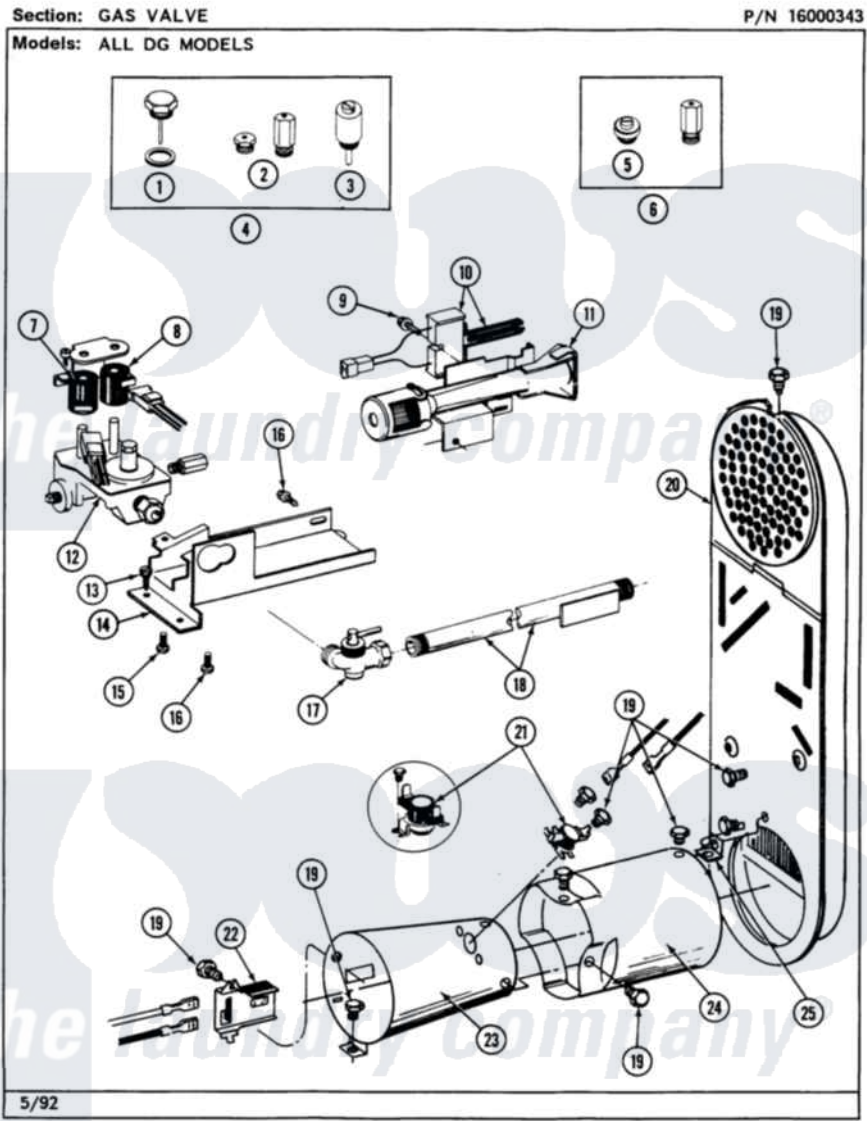

# Maytag MDG27CSABL 08 - GAS VALVE

Maytag [Commercial Maytag MDG27CSABL Dryer Parts](#) Parts Diagram 08 - GAS VALVE  
 Click on the part number to view part

Item	Original Part Number	Replaced By	Status	Part Description
001	NLA		Not Available	SCREW ASSY. (BLUE BLOCK OPEN)
002	NLA		Not Available	BURNER ORIFICE KIT, MAIN (LPG)
003	306184		Not Available	PLUG, BLOCKING (LPG REGULATOR)
004	Y306195	<a href="#">MAL9000AXX</a>		LP Gas Con
"	Y308378	<a href="#">W10402145</a>		LP Gas Con
005	314602	<a href="#">694424</a>		Leak, Limiter
006	306204	<a href="#">33002924</a>		Gas Conv K
"	Y308377		Not Available	CONVERSION KIT (LP TO NATURAL)
007	<a href="#">306106</a>			Coil, Holding And Booster--W
008	306105	<a href="#">694540</a>		Coil, 60 Hz
009	<a href="#">304971</a>			Screw Note: Screw, Igniter
010	304970	<a href="#">4391996</a>		Ignitor
011	304974	<a href="#">33002793</a>		Burner Assembly
"	Y308457	<a href="#">33002793</a>		Burner Assembly

012	<a href="#">306176</a>		Valve, Gas
"	<a href="#">308345</a>		Valve, Gas
013	<a href="#">Y313561</a>		Screw---NA
014	<a href="#">314566</a>		Gas Control Bracket
015	314082	<a href="#">90767</a>	Screw, 8A X 3/8 HeX Washer Head Tapping
016	Y310632	<a href="#">1163839</a>	Screw
017	<a href="#">Y303349</a>		Angle Shut-Off, Gas Valve
018	Y303383	<a href="#">33001735</a>	Pipe And Bracket Assembly Series 18 Not Needed Use Vavle
019	<a href="#">211294</a>	<a href="#">90767</a>	Screw, 8A X 3/8 HeX Washer Head Tapping
020	<a href="#">307119</a>		Duct, Inlet Assembly
"	Y308504	Not Available	INLET DUCT ASSEMBLY
021	<a href="#">305169</a>		Thermostat, Hi-Limit Gas
022	Y303377	<a href="#">338906</a>	Radiant, Sensor
023	<a href="#">Y303368</a>		Cone, Combustion
"	<a href="#">Y308548</a>		Combustion Cone Assembly
024	<a href="#">Y303841</a>		Cone, Extension
025	<a href="#">Y312890</a>		Retainer, Heater Chamber