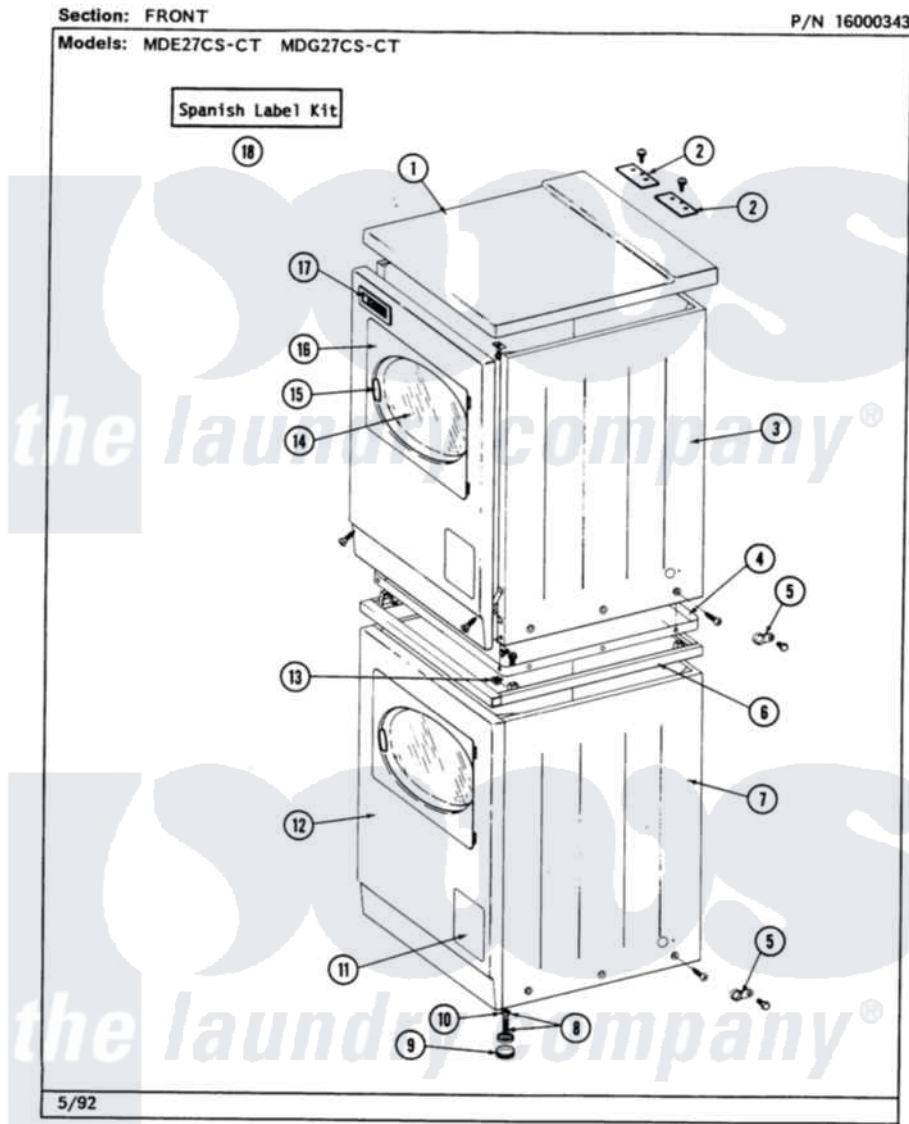

# Maytag MDG27CSABW 01 - FRONT

2

Maytag [Commercial Maytag MDG27CSABW Dryer Parts](#) Parts Diagram 01 - FRONT  
 Click on the part number to view part

Item	Original Part Number	Replaced By	Status	Part Description
001	<a href="#">307104</a>			Top Cover Assembly
"	NLA		Not Available	(ALMOND)
002	NLA		Not Available	TOP COVER PLATE
"	<a href="#">Y313559</a>			Screw
003	<a href="#">204445</a>			Screw And Fastener Assembly
"	<a href="#">213007</a>			Xfor Cabinet See Cabinet, Back
"	NLA		Not Available	CABINET, UPPER (WHITE)
004	314663	<a href="#">214354</a>		Screw, Top Cover To Cabnt.
"	Y303361		Not Available	BASE ASSY. (UPPER & LOWER)
005	211168	<a href="#">W10139210</a>		Screw, 8-18 X 5/16
"	910768	<a href="#">M0280301</a>		Tie Electr
006	NLA		Not Available	SPACER ASSY, WHITE
007	307125		Not Available	CABINET, LOWER (WHITE)
"	NLA		Not Available	(ALMOND)
008	Y302699	<a href="#">22003428</a>		Leg, Adjustable

009	<a href="#">210684</a>		Foot, Adjustable Leg
010	<a href="#">210385</a>		Lock Nut For Adjustable Leg
011	NLA	Not Available	ACCESS DOOR (WHITE)
012	<a href="#">204439</a>		Screw And Fstner Assembly
"	<a href="#">307998L</a>		Front Panel----NA
"	NLA	Not Available	FRONT PANEL-WHITE
013	310933	<a href="#">33002194</a>	Nut, Speed
014	308069	Not Available	DOOR, INNER W/GASKET
015	<a href="#">314939</a>		Handle, Door
"	<a href="#">314974</a>		Handle, Door
016	NLA	Not Available	DOOR ASSY. COMPLETE (WHITE)
017	NLA	Not Available	NAME PLATE
018	NLA	Not Available	SPANISH LABEL KIT