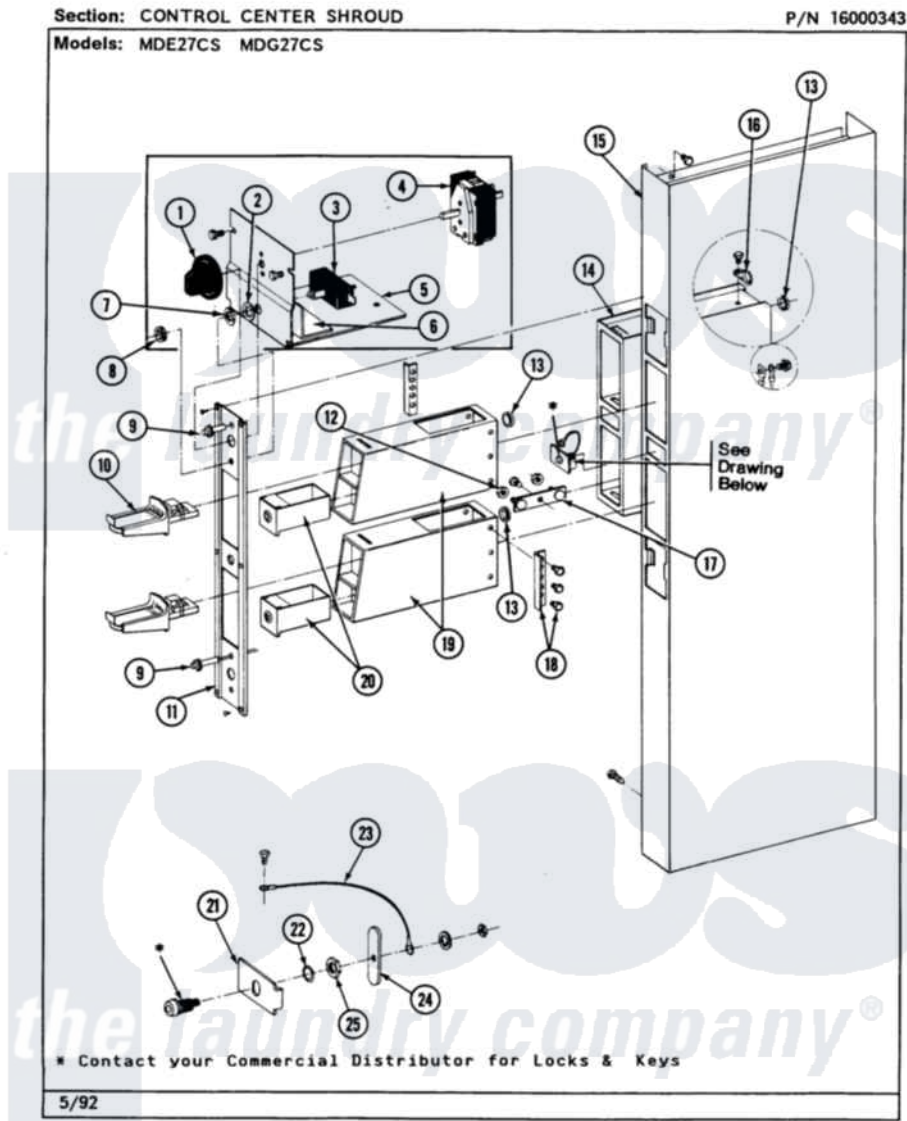

Maytag MDG27CSABW 03 - CONTROL CENTER SHROUD

14

Maytag [Commercial Maytag MDG27CSABW Dryer Parts](#) Parts Diagram 03 - CONTROL CENTER SHROUD
 Click on the part number to view part

Item	Original Part Number	Replaced By	Status	Part Description
001	205663			Knob For Selector Switch
002	312751			Lockwasher, Start Switch
003	306940	W10149462		Switch, Push-To-Start
004	307253			Switch, Cycle Selector
"	Y313588	488234		Screw 8-32 X 1/4
005	212276	W10116760		Screw
"	Y314261			Switch And Relay Bracket
006	NLA		Not Available	INSULATOR
007	Y312706	422617		Nut
008	Y312702			Knurled Nut, Start Switch
009	303963		Not Available	LIGHT, INDICATOR
010	NLA		Not Available	MAYTAG COIN SLIDE (ACCESSORY)
011	315037		Not Available	PANEL, VAULT
"	Y313424			Screw, Vault Panel
012	Y052740	62739		Nut, Lock
013	Y313671	33001303		Grommet, Plate Hole

014	211294	90767	Screw, 8A X 3/8 HeX Washer Head Tapping
"	305534	Not Available	VAULT ASSEMBLY
"	Y310632	1163839	Screw
"	Y313559		Screw
015	213648	98165	Screw
"	NLA	Not Available	CONTROL SHROUD-WHITE
016	211168	W10139210	Screw, 8-18 X 5/16
"	910768	M0280301	Tie Electr
017	212276	W10116760	Screw
"	NLA	Not Available	MTG. STRAP---NA
018	NLA	Not Available	COIN METER STOP
"	Y014872		Screw, Coin Meter Stop -
019	Y307081		Coin Meter Weld Assembly
"	NLA	Not Available	(ALMOND)
020	205423	208883	Coin Box K
"	205423L	208883	Coin Box K
021	313428	Not Available	PLATE FOR LATCH
022	NLA	Not Available	SPRING WASHER
023	211168	W10139210	Screw, 8-18 X 5/16
"	Y303981		Ground Wire For Latch
024	Y313427	206637	Lock Kit
025	212328	W10139762	Hex Nut, 3/4-27