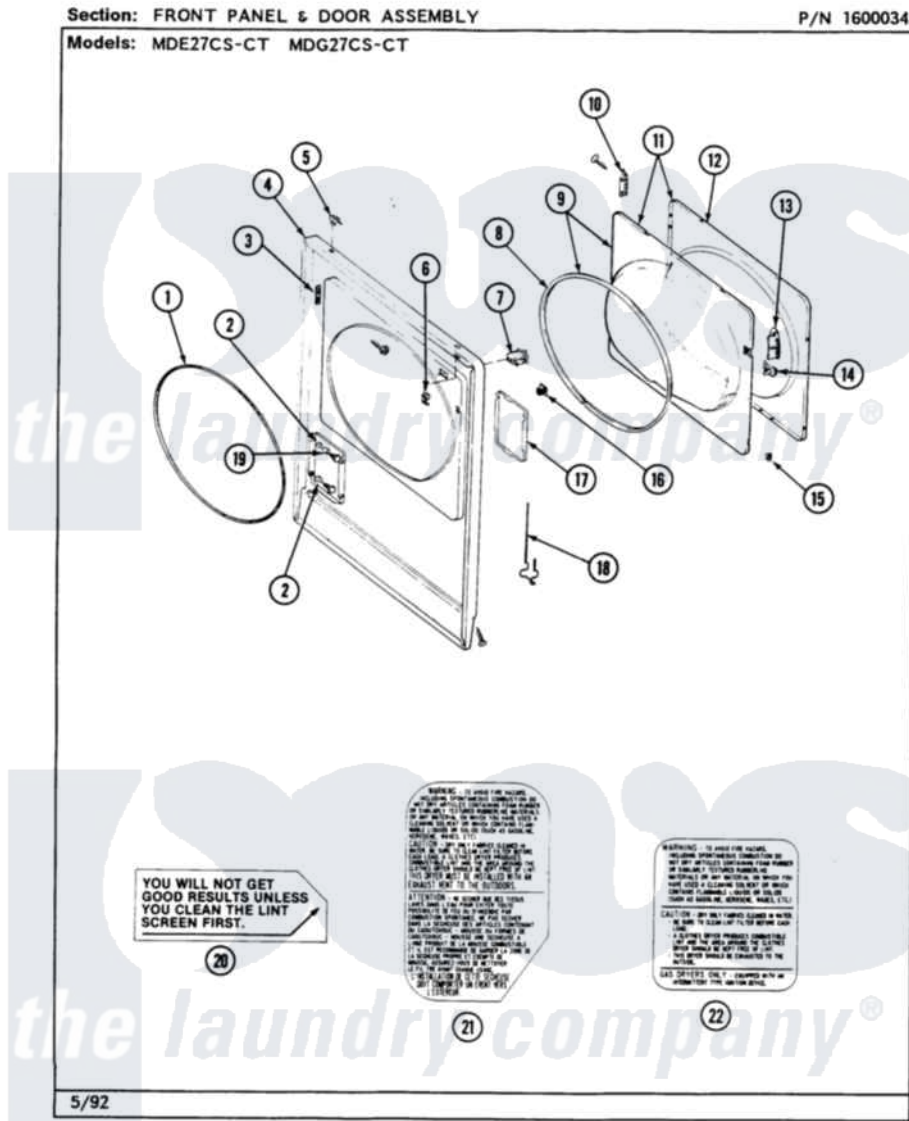

Maytag MDG27CSABW 06 - FRONT PANEL & DOOR ASSEMBLY

Maytag Commercial Maytag MDG27CSABW Dryer Parts Parts Diagram 06 - FRONT PANEL & DOOR ASSEMBLY
 Click on the part number to view part

Item	Original Part Number	Replaced By	Status	Part Description
001	314937			Seal, Front Panel
002	NLA		Not Available	BUSHING
003	Y313907			Fastener, Twin
004	212949	22001866		Screw, Relay
"	307998L			Front Panel---NA
"	NLA		Not Available	FRONT PANEL-WHITE
005	212982	22001650		Fastener, Spring
006	Y310376			Clip, Door Switch Harness
007	Y305753	W10169313		Switch-Dor
008	314935	33001192		Seal, Door
009	308069		Not Available	DOOR, INNER W/GASKET
010	307099	33001230		Hinge, Door
"	Y314062			Screw, Door Hinge And Panel
011	NLA		Not Available	DOOR ASSY. COMPLETE (WHITE)
012	314967		Not Available	DOOR W/WINDOW OUTER HALF (WHT)

"	NLA	Not Available	(ALMOND)
013	314939		Handle, Door
"	314974		Handle, Door
014	314936	33001305	Strike, Door
"	314944	33001305	Strike, Door
015	Y313910		Clip, Door Liner To Outer Panel
016	306436		Door Latch Kit--W
017	NLA	Not Available	ACCESS DOOR (WHITE)
018	Y314025		Latch For Access Door
019	312369		Sleeve, Access Panel Stud Part Not Used
020	Y313340		LABEL, LINT SCREEN INSTRUCTION
021	314941	Not Available	LABEL, INSTRUCTION
022	NLA	Not Available	INSTRUCTION LABEL