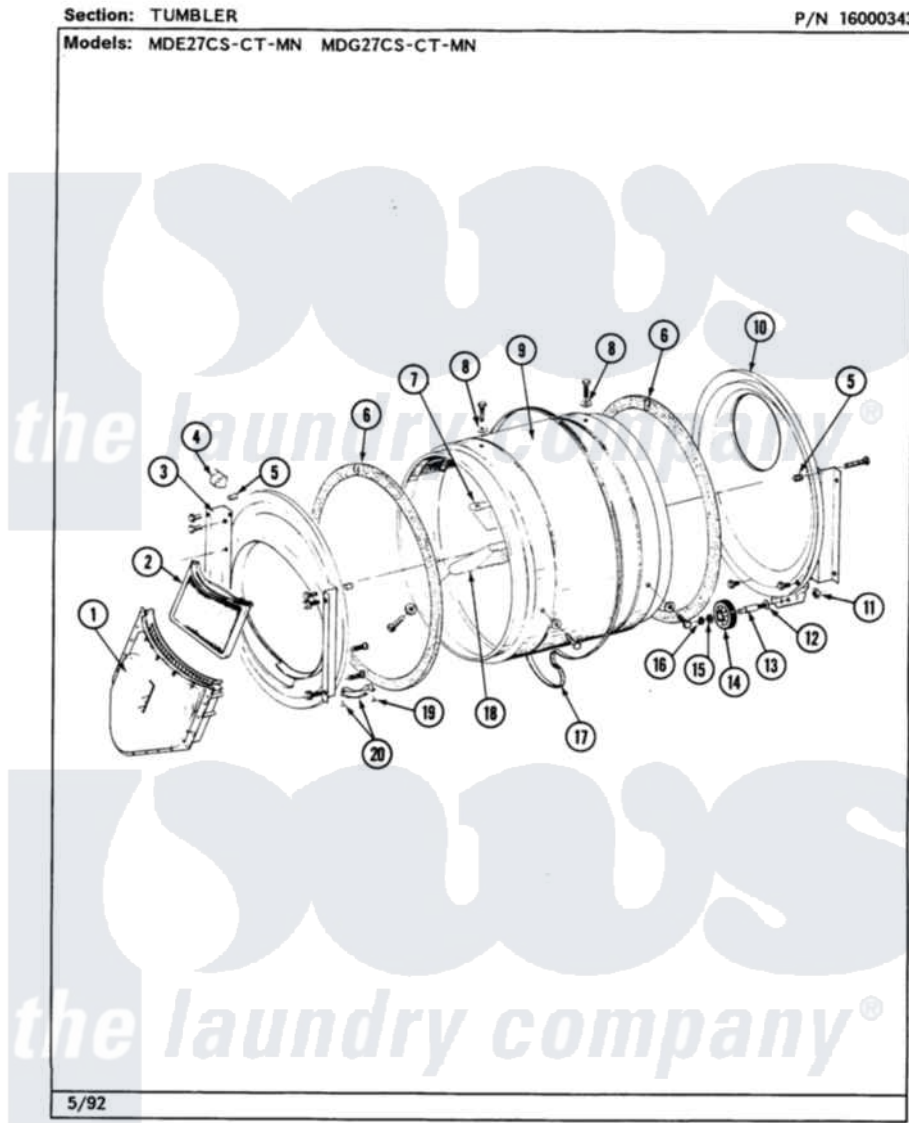

# Maytag MDG27CSABW 07 - TUMBLER

30

Maytag [Commercial Maytag MDG27CSABW Dryer Parts](#) Parts Diagram 07 - TUMBLER  
 Click on the part number to view part

Item	Original Part Number	Replaced By	Status	Part Description
001	Y307112	<a href="#">33001016</a>		Outlet Duct Assembly
"	Y314110	<a href="#">33002917</a>		Screw, No.10-16
002	307108	<a href="#">33002970</a>		Lint Filte
003	307109	<a href="#">33001179</a>		Front, Tumbler
"	<a href="#">Y313561</a>			Screw---NA
"	NLA		Not Available	SCREW
"	Y310632	<a href="#">1163839</a>		Screw
004	<a href="#">Y310376</a>			Clip, Door Switch Harness
005	NLA		Not Available	THREAD COVER
006	<a href="#">314820</a>			Seal, Tumbler
007	314803	<a href="#">33001012</a>		Baffle
"	<a href="#">Y310759</a>			Screw, Tumbler Baffles
008	<a href="#">314158</a>			Washer, Baffle To Tumbler
009	306663		Not Available	TUMBLER W/BAFFLES
"	314802		Not Available	TUMBLER W/OUT BAFFLES
010	<a href="#">211294</a>	<a href="#">90767</a>		Screw, 8A X 3/8 HeX Washer Head Tapping

"	Y307114	<a href="#">33001178</a>	Back, Tumbler
"	Y308544	<a href="#">33001178</a>	Back, Tumbler
011	312538	<a href="#">33001443</a>	Nut, Hex
012	Y313347	<a href="#">312535</a>	Washer, Vault Mounting Brk.
013	Y312948	<a href="#">6-3129480</a>	Shaft- Tumbler
014	Y303373	<a href="#">12001541</a>	Drum Roller/Washer Assembly--W
015	<a href="#">312535</a>		Washer, Vault Mounting Brk.
016	410233	<a href="#">9703438</a>	Ring-Retrn
017	<a href="#">Y312959</a>		Poly "V" Belt For Tumbler
018	314804	<a href="#">33001004</a>	Baffle, Tall
"	<a href="#">Y310759</a>		Screw, Tumbler Baffles
019	<a href="#">210720</a>		Rivet, Bearing To Tumbler Fmt
020	<a href="#">306508</a>		Tumbler Bearing Kit ---W