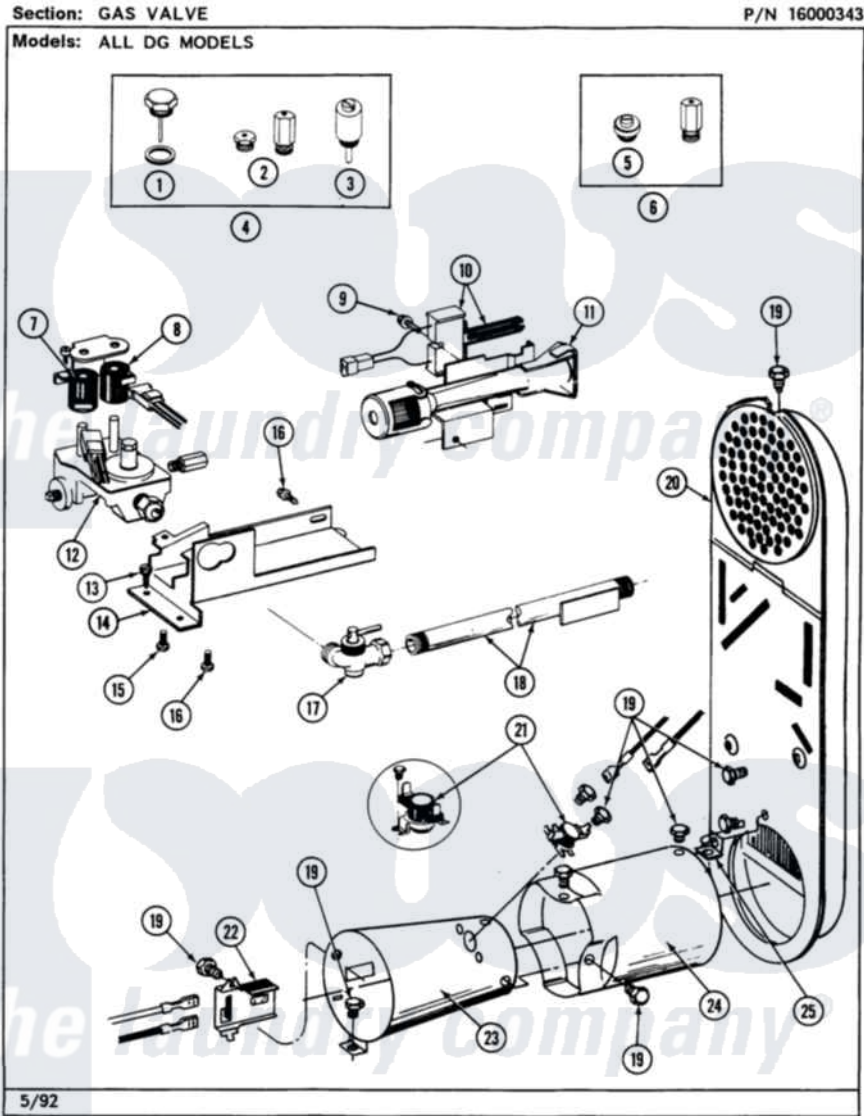

Maytag MDG27CSABW 08 - GAS VALVE

34

Maytag [Commercial Maytag MDG27CSABW Dryer Parts](#) Parts Diagram 08 - GAS VALVE
 Click on the part number to view part

Item	Original Part Number	Replaced By	Status	Part Description
001	NLA		Not Available	SCREW ASSY. (BLUE BLOCK OPEN)
002	NLA		Not Available	BURNER ORIFICE KIT, MAIN (LPG)
003	306184		Not Available	PLUG, BLOCKING (LPG REGULATOR)
004	Y306195	MAL9000AXX		LP Gas Con
"	Y308378	W10402145		LP Gas Con
005	314602	694424		Leak, Limiter
006	306204	33002924		Gas Conv K
"	Y308377		Not Available	CONVERSION KIT (LP TO NATURAL)
007	306106			Coil, Holding And Booster--W
008	306105	694540		Coil, 60 Hz
009	304971			Screw Note: Screw, Igniter
010	304970	4391996		Ignitor
011	304974	33002793		Burner Assembly
"	Y308457	33002793		Burner Assembly

012	306176		Valve, Gas
"	308345		Valve, Gas
013	Y313561		Screw---NA
014	314566		Gas Control Bracket
015	314082	90767	Screw, 8A X 3/8 HeX Washer Head Tapping
016	Y310632	1163839	Screw
017	Y303349		Angle Shut-Off, Gas Valve
018	Y303383	33001735	Pipe And Bracket Assembly Series 18 Not Needed Use Vavle
019	211294	90767	Screw, 8A X 3/8 HeX Washer Head Tapping
020	307119		Duct, Inlet Assembly
"	Y308504	Not Available	INLET DUCT ASSEMBLY
021	305169		Thermostat, Hi-Limit Gas
022	Y303377	338906	Radiant, Sensor
023	Y303368		Cone, Combustion
"	Y308548		Combustion Cone Assembly
024	Y303841		Cone, Extension
025	Y312890		Retainer, Heater Chamber