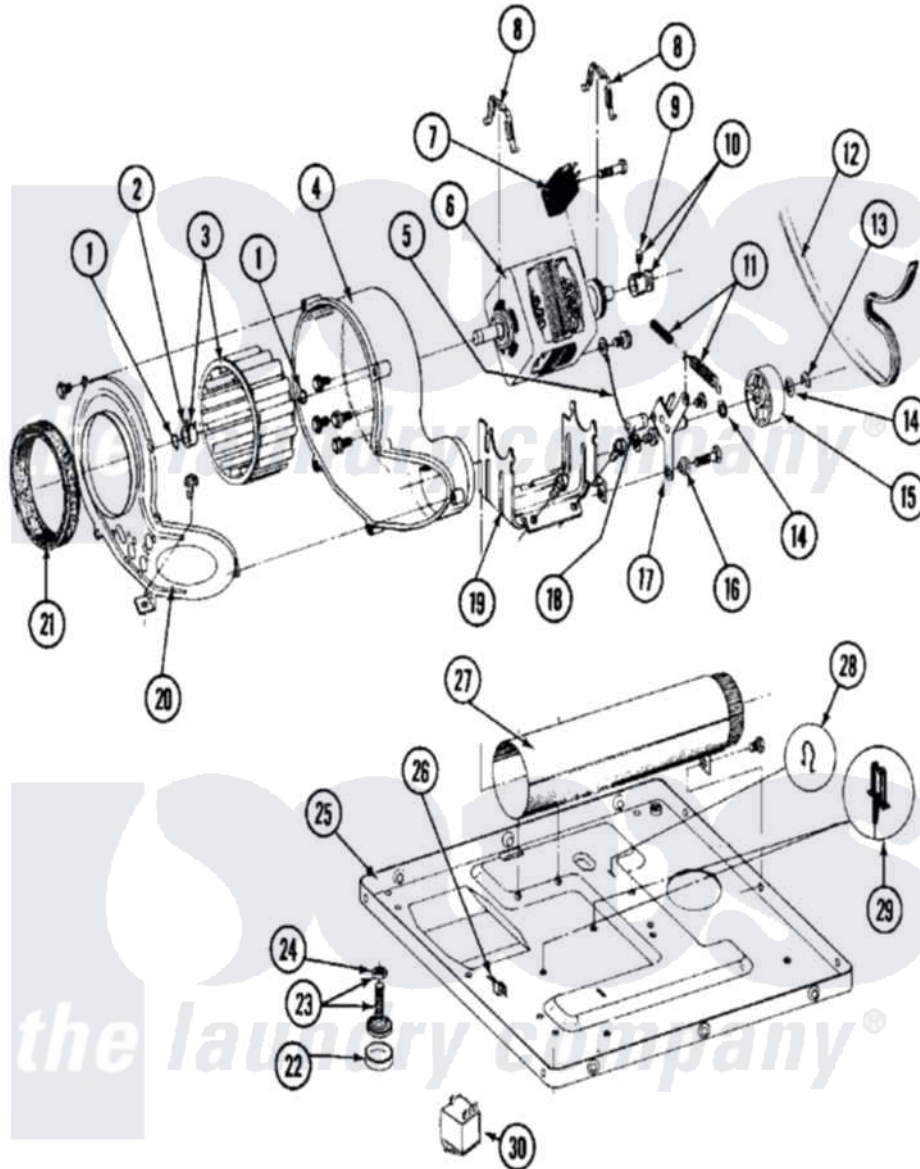

Maytag MDG27CSABW 09 - MOTOR, BLOWER & BASE FRAME

Maytag Commercial Maytag MDG27CSABW Dryer Parts Parts Diagram 09 - MOTOR, BLOWER & BASE FRAME
 Click on the part number to view part

Item	Original Part Number	Replaced By	Status	Part Description
001	410233	9703438		Ring-Retrn
002	312967			Clamp, Blower Housing
003	Y303836			Blower Wheel Assembly And Clamp
004	Y312893			Housing, Blower
005	901220			Ground Wire
"	910343	488234		Screw 8-32 X 1/4
006	Y303358	W10410999		Motor-Drve
007	306207		Not Available	(PROD. No.303358-8 & No.303358-9)
"	NLA		Not Available	SWITCH, MOTOR START-PROD.
"	Y303877		Not Available	SWITCH, MOTOR EXTERNAL START No.303358-2, No.303358-4, 303358-7
"	Y303879			Switch, Motor External Start
008	Y015825			Clip, Motor To Motor Support
009	Y053241			Set Screw, Motor Pulley

010	Y305185	6-3051850	Pulley- MO
011	Y303945		IDLER SPRING ASSY. W/PLUG
012	Y312959		Poly "V" Belt For Tumbler
013	312958	354987	Ring, Retaining
014	Y312527		Washer, Idler Shaft
015	Y303705	6-3037050	Pulley- ID
016	Y312894	315772	Sleeve, Idler Arm
017	Y014874		Screw, Idler Arm And Sleeve
"	Y303363	6-3033630	Idler Arm
"	Y312961	W10116751	Screw
018	Y313582	W10116756	Spacer
019	Y313561		Screw----NA
"	NLA		Not Available
020	Y313561		MOTOR SUPPORT
"	314847		Screw----NA
021	Y312901		COVER, BLOWER HOUSING
022	210684		Seal, Housing Cover
023	Y302699	22003428	Foot, Adjustable Leg
024	210385		Leg, Adjustable
025	Y303361		Lock Nut For Adjustable Leg
026			Not Available
027	Y310376		BASE ASSY. (UPPER & LOWER)
028	Y310342		Clip, Door Switch Harness
029	410490		EXHAUST DUCT ASSEMBLY
030	Y313262	W10116752	Spring, Retainer Wire Harness
	307928	12001933	Retainer-
			Transformer