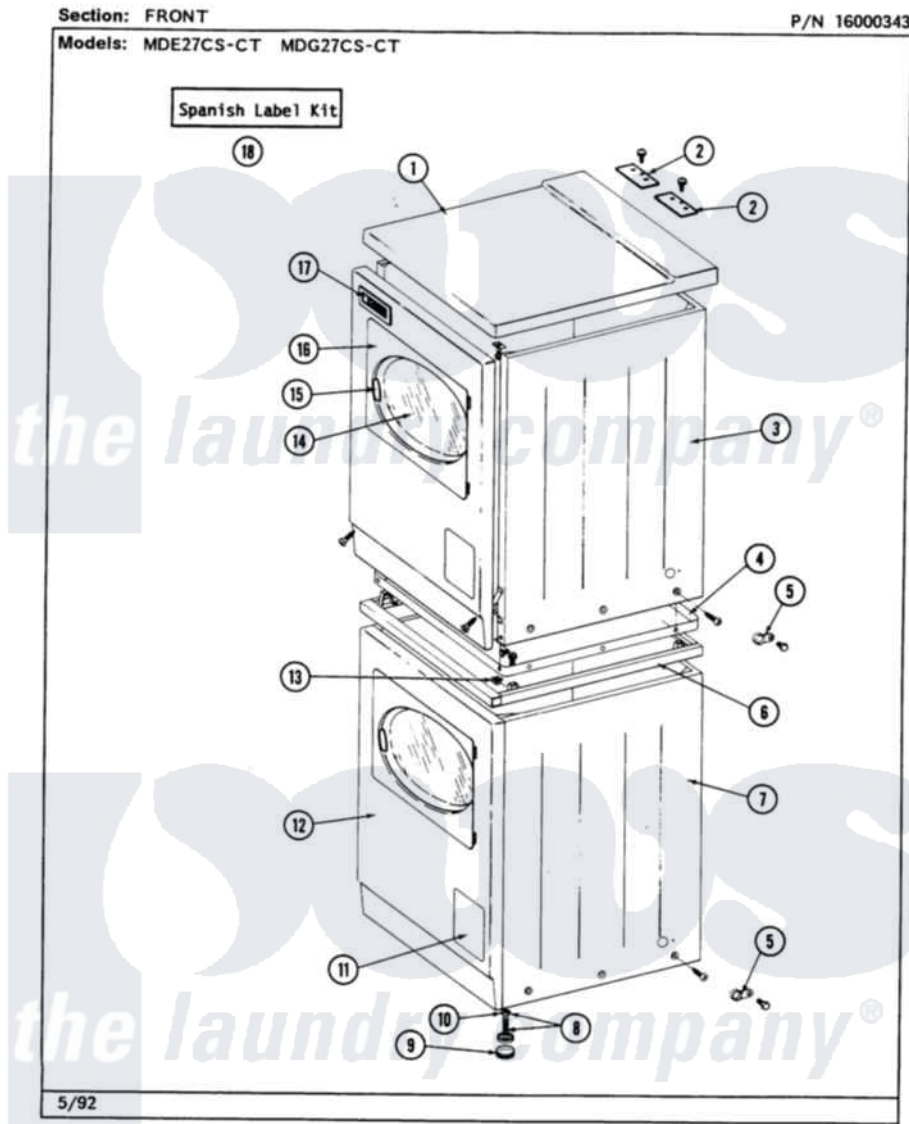

Maytag MDG27CSAGL 01 - FRONT

2

Maytag Commercial Maytag MDG27CSAGL Dryer Parts Parts Diagram 01 - FRONT
 Click on the part number to view part

Item	Original Part Number	Replaced By	Status	Part Description
001	307104			Top Cover Assembly
"	NLA		Not Available	(ALM)
002	NLA		Not Available	TOP COVER PLATE
"	Y313559			Screw
003	204445			Screw And Fastener Assembly
"	213007			Xfor Cabinet See Cabinet, Back
"	NLA		Not Available	CABINET, UPPER (WHT)
004	314663	214354		Screw, Top Cover To Cabnt.
"	Y303361		Not Available	BASE ASSY. (UPPER & LOWER)
005	211168	W10139210		Screw, 8-18 X 5/16
"	910768	M0280301		Tie Electr
006	NLA		Not Available	SPACER ASSY (WHT)
007	307125		Not Available	CABINET, LOWER (WHITE)
"	NLA		Not Available	(ALM)
008	Y302699	22003428		Leg, Adjustable

009	210684		Foot, Adjustable Leg
010	210385		Lock Nut For Adjustable Leg
011	NLA	Not Available	ACCESS DOOR (WHT)
012	204439		Screw And Fstner Assembly
"	307998L		Front Panel----NA
"	NLA	Not Available	FRONT PANEL (WHT)
013	310933	33002194	Nut, Speed
014	308069	Not Available	DOOR, INNER W/GASKET
015	314939		Handle, Door
"	314974		Handle, Door
016	NLA	Not Available	DOOR ASSY. COMPLETE (WHT)
017	NLA	Not Available	NAME PLATE
018	NLA	Not Available	SPANISH LABEL KIT