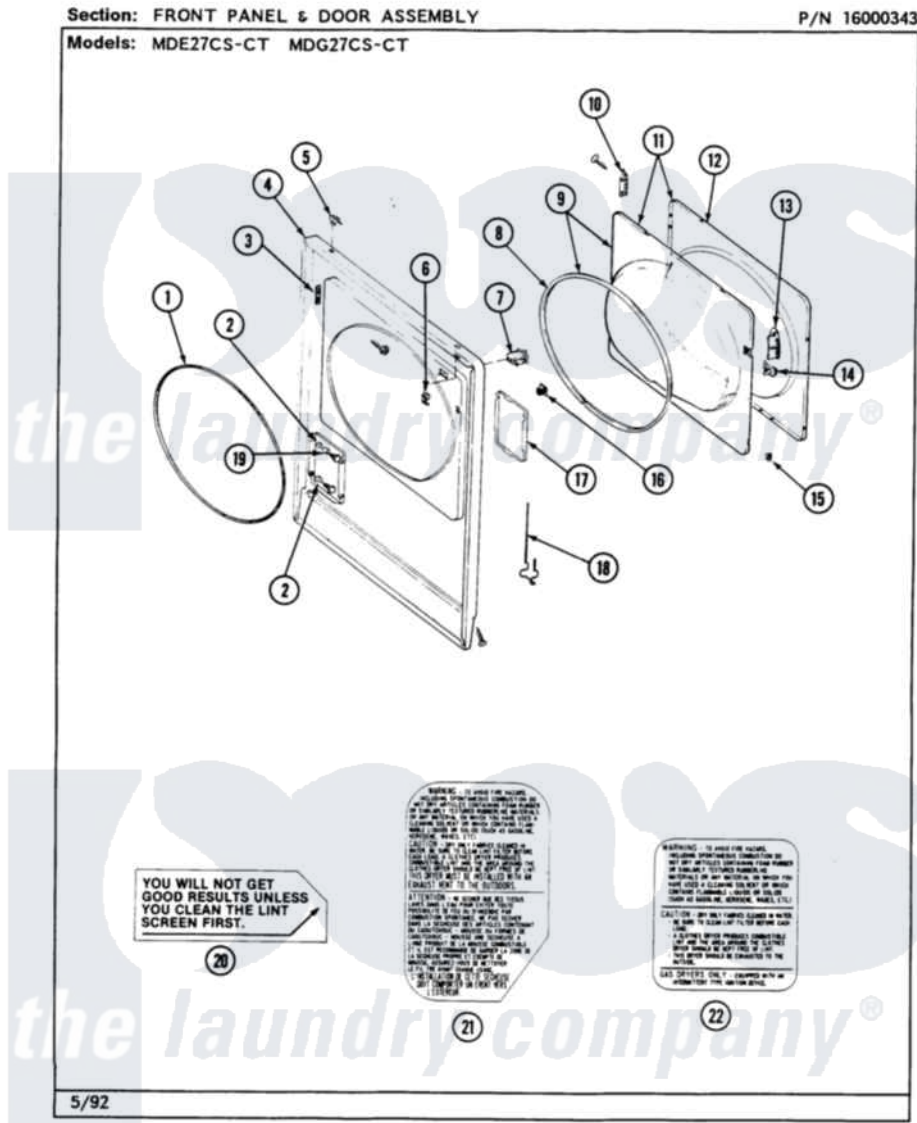

Maytag MDG27CSAGL 06 - FRONT PANEL & DOOR ASSEMBLY

Maytag [Commercial Maytag MDG27CSAGL Dryer Parts](#) Parts Diagram 06 - FRONT PANEL & DOOR ASSEMBLY
 Click on the part number to view part

Item	Original Part Number	Replaced By	Status	Part Description
001	314937			Seal, Front Panel
002	NLA		Not Available	BUSHING
003	Y313907			Fastener, Twin
004	212949	22001866		Screw, Relay
"	307998L			Front Panel---NA
"	NLA		Not Available	FRONT PANEL (WHT)
005	212982	22001650		Fastener, Spring
006	Y310376			Clip, Door Switch Harness
007	Y305753	W10169313		Switch-Dor
008	314935	33001192		Seal, Door
009	308069		Not Available	DOOR, INNER W/GASKET
010	307099	33001230		Hinge, Door
"	Y314062			Screw, Door Hinge And Panel
011	NLA		Not Available	DOOR ASSY. COMPLETE (WHT)
012	314967		Not Available	DOOR W/WINDOW OUTER HALF (WHT)

"	NLA	Not Available	(ALM)
013	314939		Handle, Door
"	314974		Handle, Door
014	314936	33001305	Strike, Door
"	314944	33001305	Strike, Door
015	Y313910		Clip, Door Liner To Outer Panel
016	306436		Door Latch Kit--W
017	NLA	Not Available	ACCESS DOOR (WHT)
018	Y314025		Latch For Access Door
019	312369		Sleeve, Access Panel Stud Part Not Used
020	Y313340		LABEL, LINT SCREEN INSTRUCTION
021	314941	Not Available	LABEL, INSTRUCTION
022	NLA	Not Available	INSTRUCTION LABEL