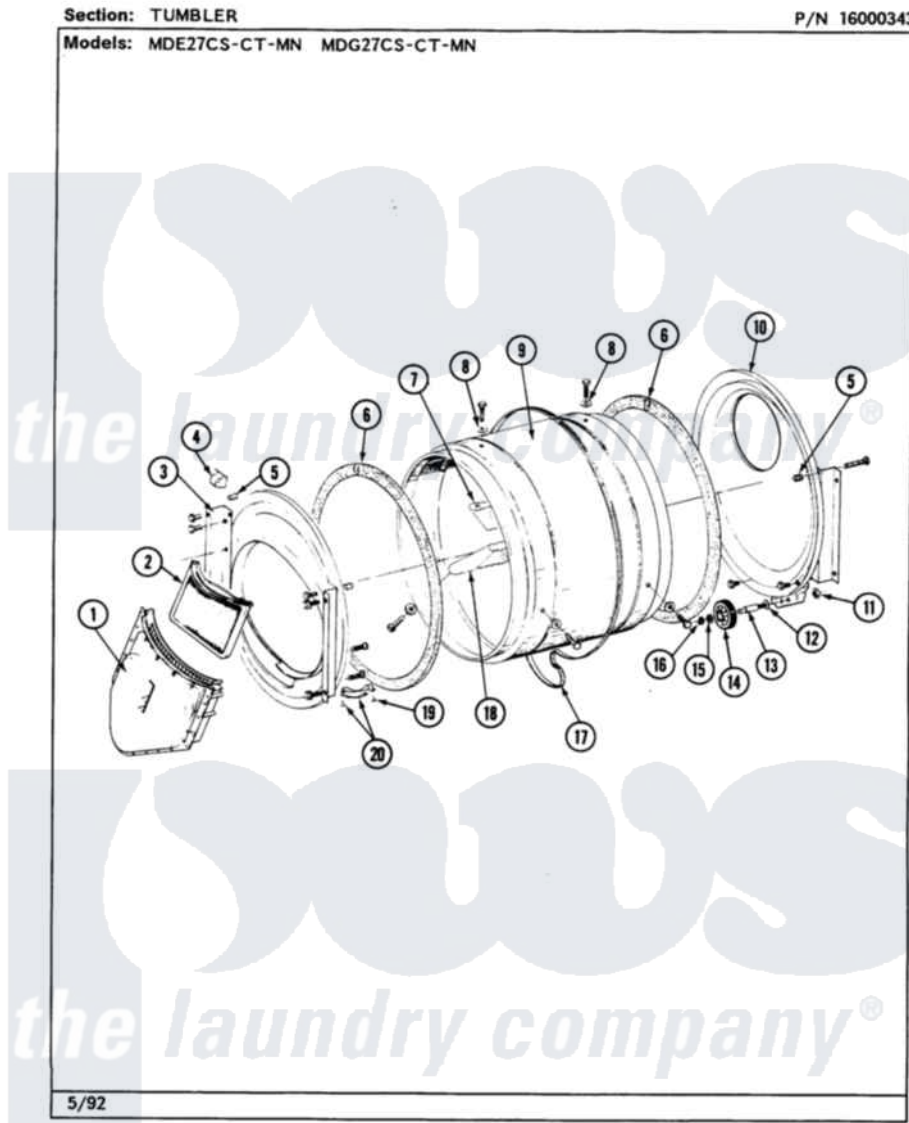

# Maytag MDG27CSAGL 07 - TUMBLER

30

Maytag [Commercial Maytag MDG27CSAGL Dryer Parts](#) Parts Diagram 07 - TUMBLER  
 Click on the part number to view part

Item	Original Part Number	Replaced By	Status	Part Description
001	Y307112	<a href="#">33001016</a>		Outlet Duct Assembly
"	Y314110	<a href="#">33002917</a>		Screw, No.10-16
002	307108	<a href="#">33002970</a>		Lint Filte
003	307109	<a href="#">33001179</a>		Front, Tumbler
"	<a href="#">Y313561</a>			Screw---NA
"	NLA		Not Available	SCREW
"	Y310632	<a href="#">1163839</a>		Screw
004	<a href="#">Y310376</a>			Clip, Door Switch Harness
005	NLA		Not Available	THREAD COVER
006	<a href="#">314820</a>			Seal, Tumbler
007	314803	<a href="#">33001012</a>		Baffle
"	<a href="#">Y310759</a>			Screw, Tumbler Baffles
008	<a href="#">314158</a>			Washer, Baffle To Tumbler
009	306663		Not Available	TUMBLER W/BAFFLES
"	314802		Not Available	TUMBLER W/OUT BAFFLES
010	<a href="#">211294</a>	<a href="#">90767</a>		Screw, 8A X 3/8 HeX Washer Head Tapping

"	Y307114	<a href="#">33001178</a>	Back, Tumbler
"	Y308544	<a href="#">33001178</a>	Back, Tumbler
011	312538	<a href="#">33001443</a>	Nut, Hex
012	Y313347	<a href="#">312535</a>	Washer, Vault Mounting Brk.
013	Y312948	<a href="#">6-3129480</a>	Shaft- Tumbler
014	Y303373	<a href="#">12001541</a>	Drum Roller/Washer Assembly--W
015	<a href="#">312535</a>		Washer, Vault Mounting Brk.
016	410233	<a href="#">9703438</a>	Ring-Retrn
017	<a href="#">Y312959</a>		Poly "V" Belt For Tumbler
018	314804	<a href="#">33001004</a>	Baffle, Tall
"	<a href="#">Y310759</a>		Screw, Tumbler Baffles
019	<a href="#">210720</a>		Rivet, Bearing To Tumbler Fmt
020	<a href="#">306508</a>		Tumbler Bearing Kit ---W