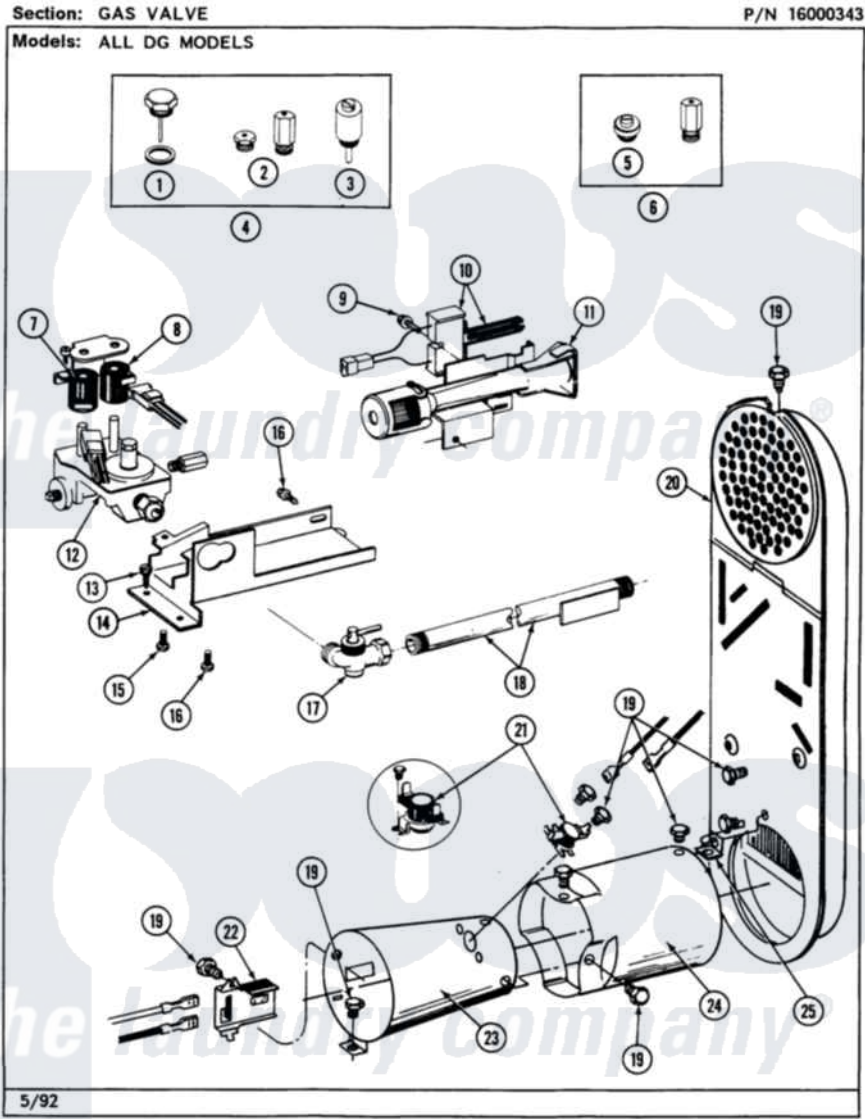

# Maytag MDG27CSAGL 08 - GAS VALVE

34

Maytag [Commercial Maytag MDG27CSAGL Dryer Parts](#) Parts Diagram 08 - GAS VALVE  
 Click on the part number to view part

Item	Original Part Number	Replaced By	Status	Part Description
001	NLA		Not Available	SCREW ASSY. (BLUE BLOCK OPEN)
002	NLA		Not Available	BURNER ORIFICE KIT, MAIN (LP)
003	306184		Not Available	PLUG, BLOCKING (LPG REGULATOR)
004	Y306195	<a href="#">MAL9000AXX</a>		LP Gas Con
005	314602	<a href="#">694424</a>		Leak, Limiter
006	306204	<a href="#">33002924</a>		Gas Conv K
007	<a href="#">306106</a>			Coil, Holding And Booster-W
008	306105	<a href="#">694540</a>		Coil, 60 Hz
009	<a href="#">304971</a>			Screw Note: Screw, Igniter
010	304970	<a href="#">4391996</a>		Ignitor
011	304974	<a href="#">33002793</a>		Burner Assembly
"	Y308457	<a href="#">33002793</a>		Burner Assembly
012	<a href="#">307927</a>			Valve, Gas
013	<a href="#">Y313561</a>			Screw---NA

014	<a href="#">314566</a>			Gas Control Bracket
015	314082	<a href="#">90767</a>		Screw, 8A X 3/8 HeX Washer Head Tapping
016	Y310632	<a href="#">1163839</a>		Screw
017	<a href="#">Y303349</a>			Angle Shut-Off, Gas Valve
018	Y303383	<a href="#">33001735</a>		Pipe And Bracket Assembly Series 18 Not Needed Use Vavle
019	<a href="#">211294</a>	<a href="#">90767</a>		Screw, 8A X 3/8 HeX Washer Head Tapping
020	<a href="#">307119</a>			Duct, Inlet Assembly
"	Y308504		Not Available	INLET DUCT ASSEMBLY
021	<a href="#">305169</a>			Thermostat, Hi-Limit Gas
022	Y303377	<a href="#">338906</a>		Radiant, Sensor
023	NLA		Not Available	COMBUSTION CONE
"	<a href="#">Y308549</a>			Combustion Cone Assembly
024	<a href="#">Y303841</a>			Cone, Extension
025	<a href="#">Y312890</a>			Retainer, Heater Chamber