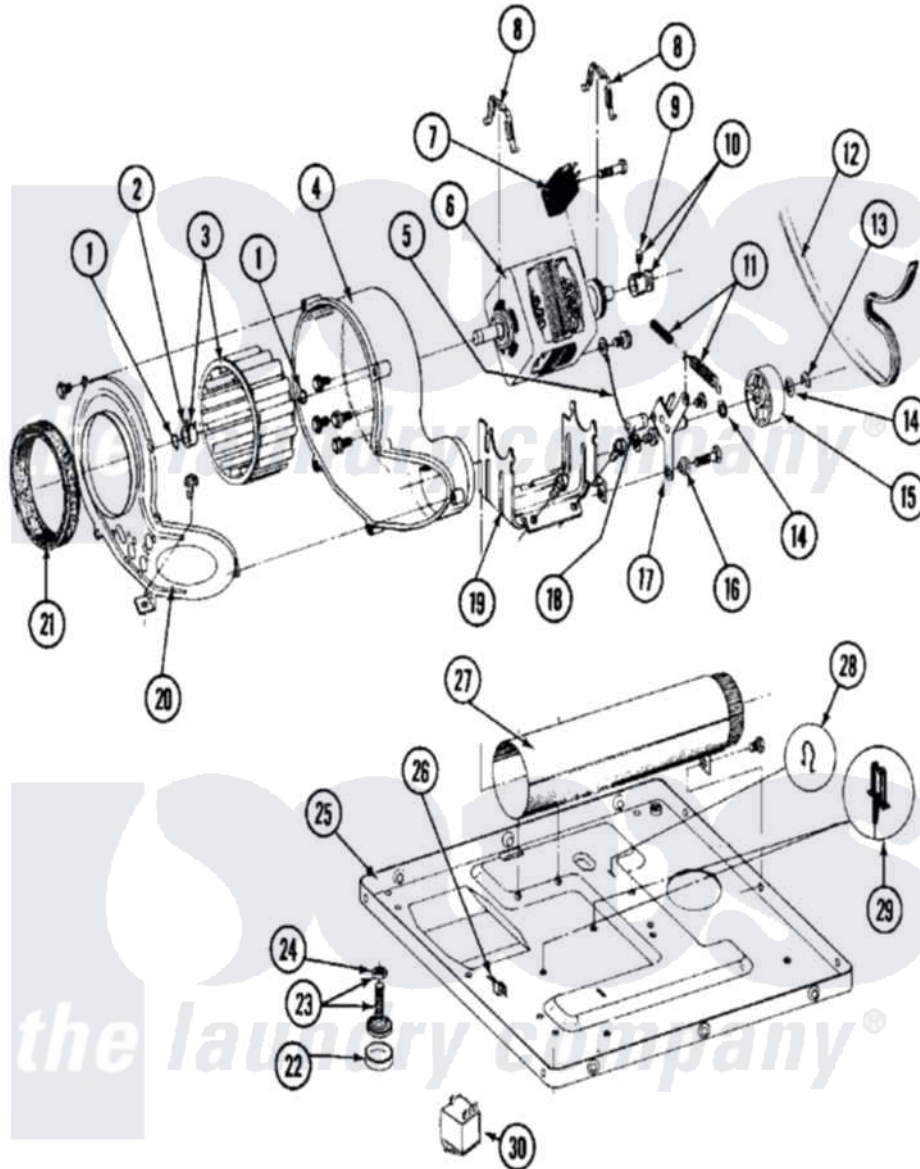

# Maytag MDG27CSAGL 09 - MOTOR, BLOWER & BASE FRAME

Maytag Commercial Maytag MDG27CSAGL Dryer Parts Parts Diagram 09 - MOTOR, BLOWER & BASE FRAME  
 Click on the part number to view part

Item	Original Part Number	Replaced By	Status	Part Description
001	410233	<a href="#">9703438</a>		Ring-Retrn
002	<a href="#">312967</a>			Clamp, Blower Housing
003	<a href="#">Y303836</a>			Blower Wheel Assembly And Clamp
004	<a href="#">Y312893</a>			Housing, Blower
005	<a href="#">901220</a>			Ground Wire
"	910343	<a href="#">488234</a>		Screw 8-32 X 1/4
006	Y304656		Not Available	MOTOR (240V 50HZ)
007	306207		Not Available	(PROD. No.303358-8 & No.303358-9)
"	NLA		Not Available	PART NOT AVAILABLE
"	Y303877		Not Available	SWITCH, MOTOR EXTERNAL START No.303358-2, No.303358-4, 303358-7
"	<a href="#">Y303879</a>			Switch, Motor External Start
008	<a href="#">Y015825</a>			Clip, Motor To Motor Support
009	<a href="#">Y053241</a>			Set Screw, Motor Pulley
010	<a href="#">305186</a>			Pulley, Motor