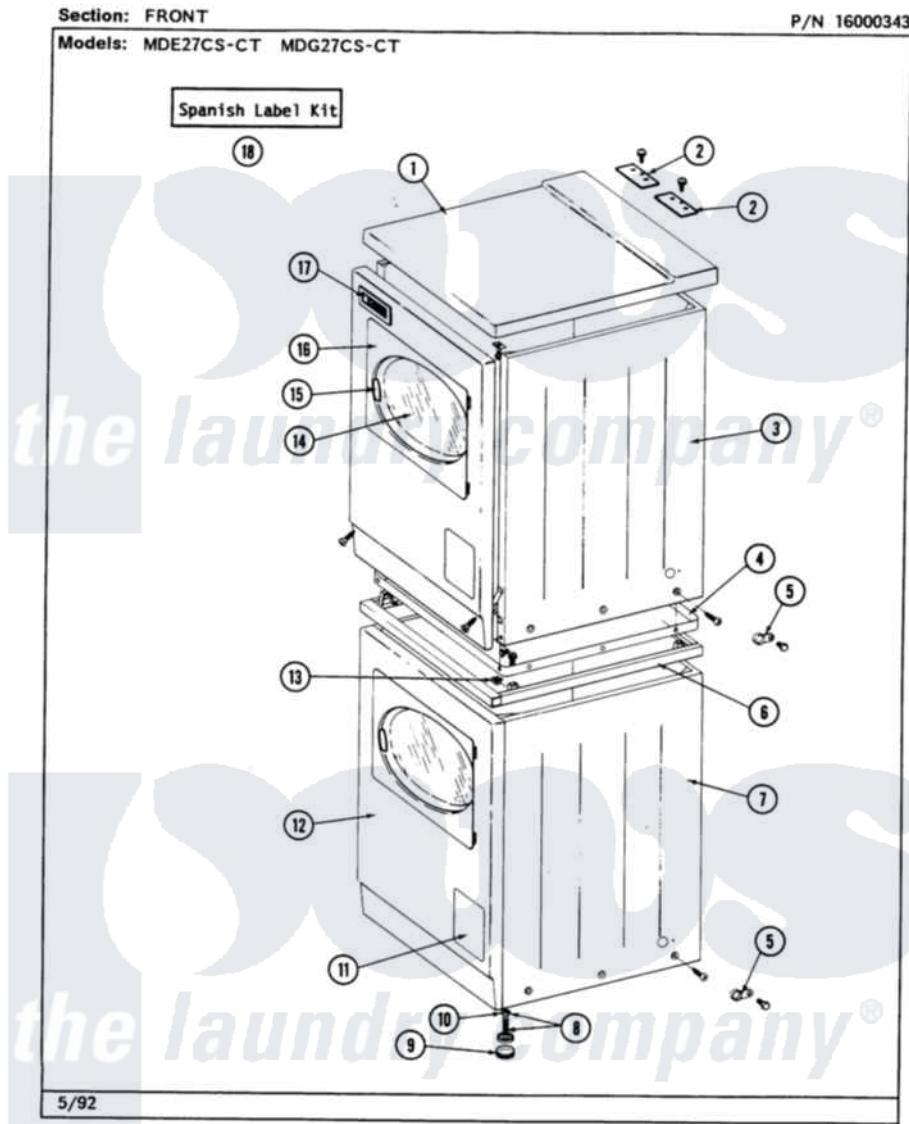

Maytag MDG27CSAGW 01 - FRONT

2

Maytag [Commercial Maytag MDG27CSAGW Dryer Parts](#) Parts Diagram 01 - FRONT
 Click on the part number to view part

Item	Original Part Number	Replaced By	Status	Part Description
001	307104			Top Cover Assembly
"	NLA		Not Available	(ALM)
002	NLA		Not Available	TOP COVER PLATE
"	Y313559			Screw
003	204445			Screw And Fastener Assembly
"	213007			Xfor Cabinet See Cabinet, Back
"	NLA		Not Available	CABINET, UPPER (WHT)
004	314663	214354		Screw, Top Cover To Cabnt.
"	Y303361		Not Available	BASE ASSY. (UPPER & LOWER)
005	211168	W10139210		Screw, 8-18 X 5/16
"	910768	M0280301		Tie Electr
006	NLA		Not Available	SPACER ASSY (WHT)
007	307125		Not Available	CABINET, LOWER (WHITE)
"	NLA		Not Available	(ALM)
008	Y302699	22003428		Leg, Adjustable

009	210684		Foot, Adjustable Leg
010	210385		Lock Nut For Adjustable Leg
011	NLA	Not Available	ACCESS DOOR (WHT)
012	204439		Screw And Fstner Assembly
"	307998L		Front Panel----NA
"	NLA	Not Available	FRONT PANEL (WHT)
013	310933	33002194	Nut, Speed
014	308069	Not Available	DOOR, INNER W/GASKET
015	314939		Handle, Door
"	314974		Handle, Door
016	NLA	Not Available	DOOR ASSY. COMPLETE (WHT)
017	NLA	Not Available	NAME PLATE
018	NLA	Not Available	SPANISH LABEL KIT