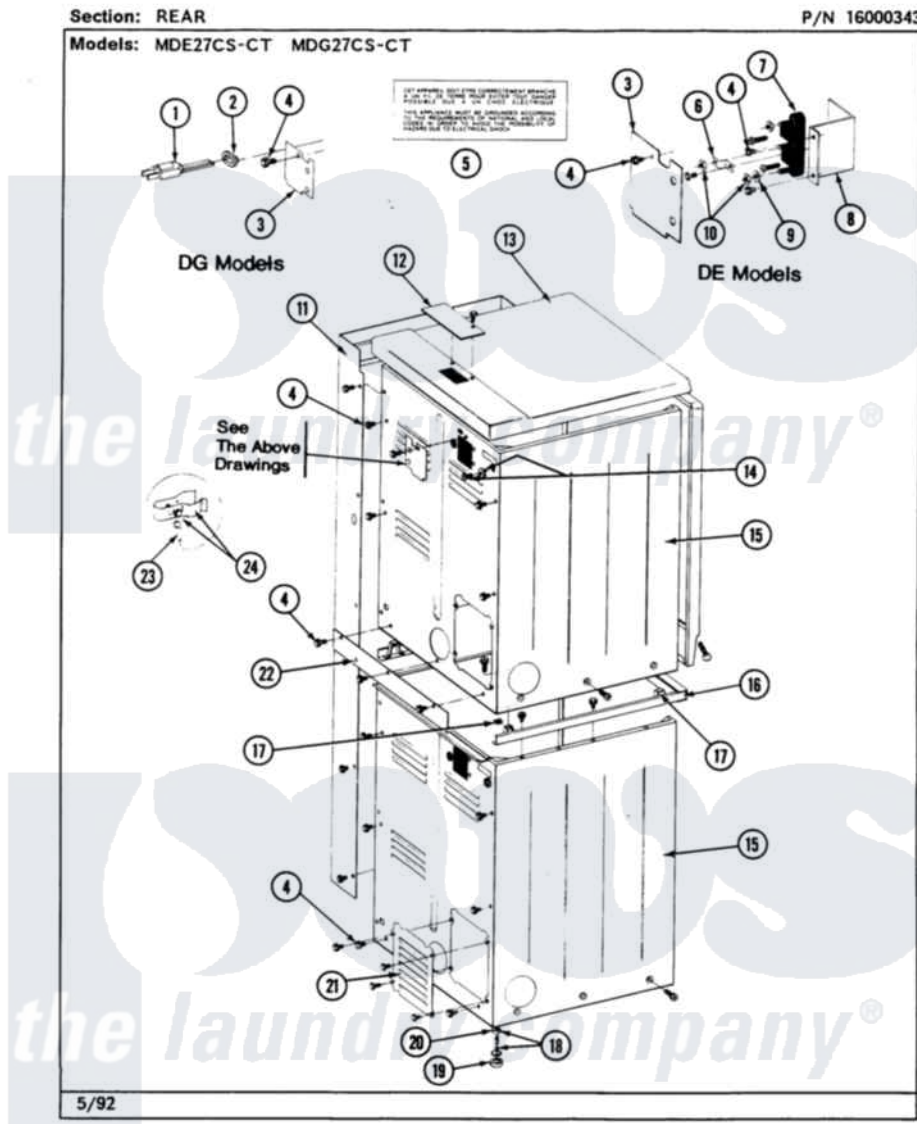

Maytag MDG27CSAGW 02 - REAR

8

Maytag [Commercial Maytag MDG27CSAGW Dryer Parts](#) Parts Diagram 02 - REAR
 Click on the part number to view part

Item	Original Part Number	Replaced By	Status	Part Description
001	NLA		Not Available	POWERCORD
002	211881			Grommet, Cord Part Not Used-Gas Models Only
003	Y312905		Not Available	COVER, TERMINAL
004	Y313561			Screw---NA
005	214519			LABEL, ELECTRICAL INSTR. PART NOT USED-GAS MODELS ONLY
006	Y311423	489483		Screw 10-32 X 1/2
"	Y312184			Strap, Grounding
007	400008			Block, Terminal
"	Y312209	W10001200		Screw
008	Y312904			Bracket, Terminal Block
009	Y311270			Washer, Terminal Block
010	311484	112432		Nut
011	NLA		Not Available	SCREW
012	NLA		Not Available	TOP COVER PLATE

"	Y313559		Screw
013	307104		Top Cover Assembly
"	NLA	Not Available	(ALM)
014	NLA	Not Available	SCREW & WASHER ASSY.
015	213007		Xfor Cabinet See Cabinet, Back
"	307125	Not Available	CABINET, LOWER (WHITE)
"	NLA	Not Available	(ALM)
"	Y310632	1163839	Screw
016	911050	4312464	Screw
"	NLA	Not Available	SPACER ASSY (WHT)
"	Y310632	1163839	Screw
017	310933	33002194	Nut, Speed
018	Y302699	22003428	Leg, Adjustable
019	210684		Foot, Adjustable Leg
020	210385		Lock Nut For Adjustable Leg
021	211294	90767	Screw, 8A X 3/8 HeX Washer Head Tapping
"	Y312951	Not Available	ACCESS COVER, BACK
"	Y313559		Screw
022	NLA	Not Available	FILLER STRIP
"	Y310632	1163839	Screw
023	311155		Ground Wire And Clamp
024	301548		Clamp, Ground Wire
"	313122		Screw - Baffle To Tumbler