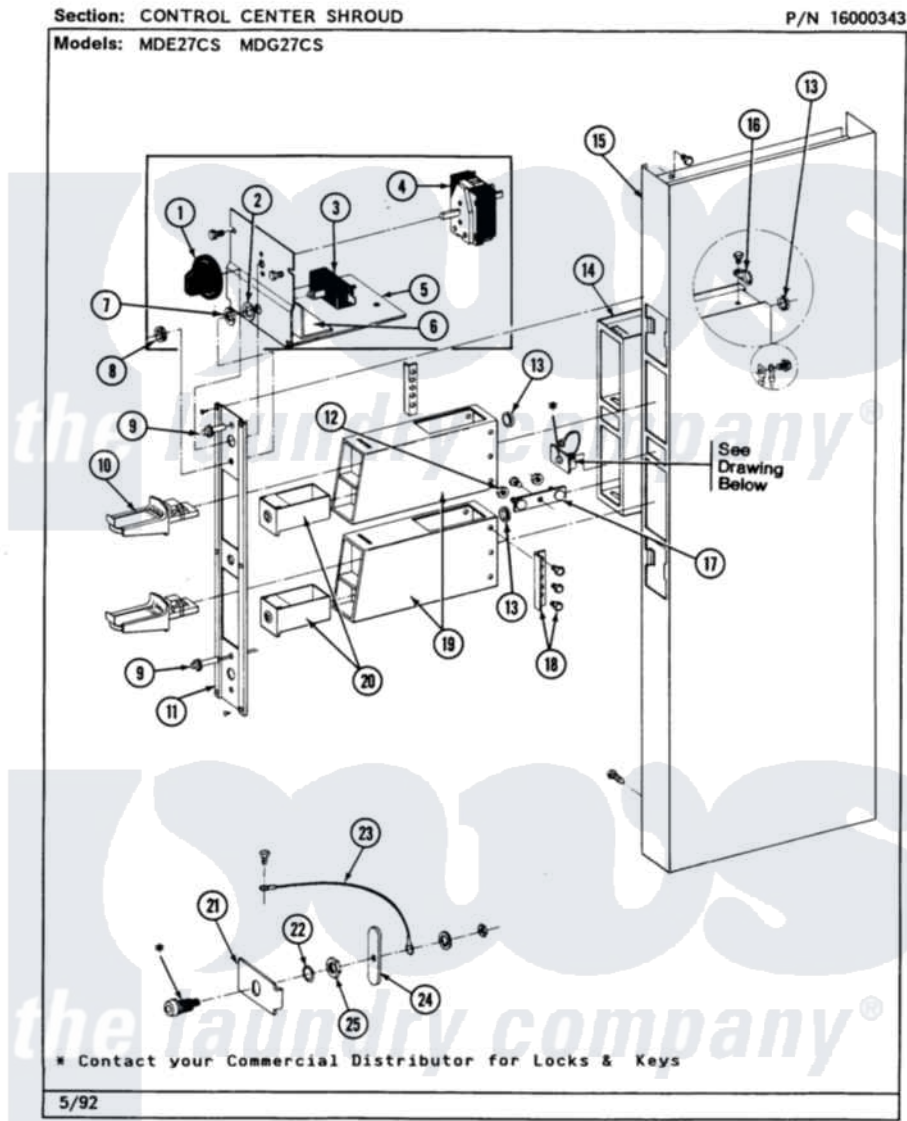

Maytag MDG27CSAGW 03 - CONTROL CENTER SHROUD

14

Maytag [Commercial Maytag MDG27CSAGW Dryer Parts](#) Parts Diagram 03 - CONTROL CENTER SHROUD
 Click on the part number to view part

Item	Original Part Number	Replaced By	Status	Part Description
001	205663			Knob For Selector Switch
002	312751			Lockwasher, Start Switch
003	306940	W10149462		Switch, Push-To-Start
004	307253			Switch, Cycle Selector
"	Y313588	488234		Screw 8-32 X 1/4
005	212276	W10116760		Screw
"	Y314261			Switch And Relay Bracket
006	NLA		Not Available	INSULATOR
007	Y312706	422617		Nut
008	Y312702			Knurled Nut, Start Switch
009	NLA		Not Available	INDICATOR LIGHT 240-50
010	NLA		Not Available	MAYTAG COIN SLIDE (ACCY)
011	315037		Not Available	PANEL, VAULT
"	Y313424			Screw, Vault Panel
012	Y052740	62739		Nut, Lock
013	Y313671	33001303		Grommet, Plate Hole

014	211294	90767	Screw, 8A X 3/8 HeX Washer Head Tapping
"	305534	Not Available	VAULT ASSEMBLY
"	Y310632	1163839	Screw
"	Y313559		Screw
015	213648	98165	Screw
"	NLA	Not Available	CONTROL SHROUD (WHT)
016	211168	W10139210	Screw, 8-18 X 5/16
"	910768	M0280301	Tie Electr
017	212276	W10116760	Screw
"	NLA	Not Available	MTG. STRAP---NA
018	NLA	Not Available	COIN METER STOP
"	Y014872		Screw, Coin Meter Stop -
019	Y307081		Coin Meter Weld Assembly
"	NLA	Not Available	(ALM)
020	205423	208883	Coin Box K
"	205423L	208883	Coin Box K
021	313428	Not Available	PLATE FOR LATCH
022	NLA	Not Available	SPRING WASHER
023	211168	W10139210	Screw, 8-18 X 5/16
"	Y303981		Ground Wire For Latch
024	Y313427	206637	Lock Kit
025	212328	W10139762	Hex Nut, 3/4-27