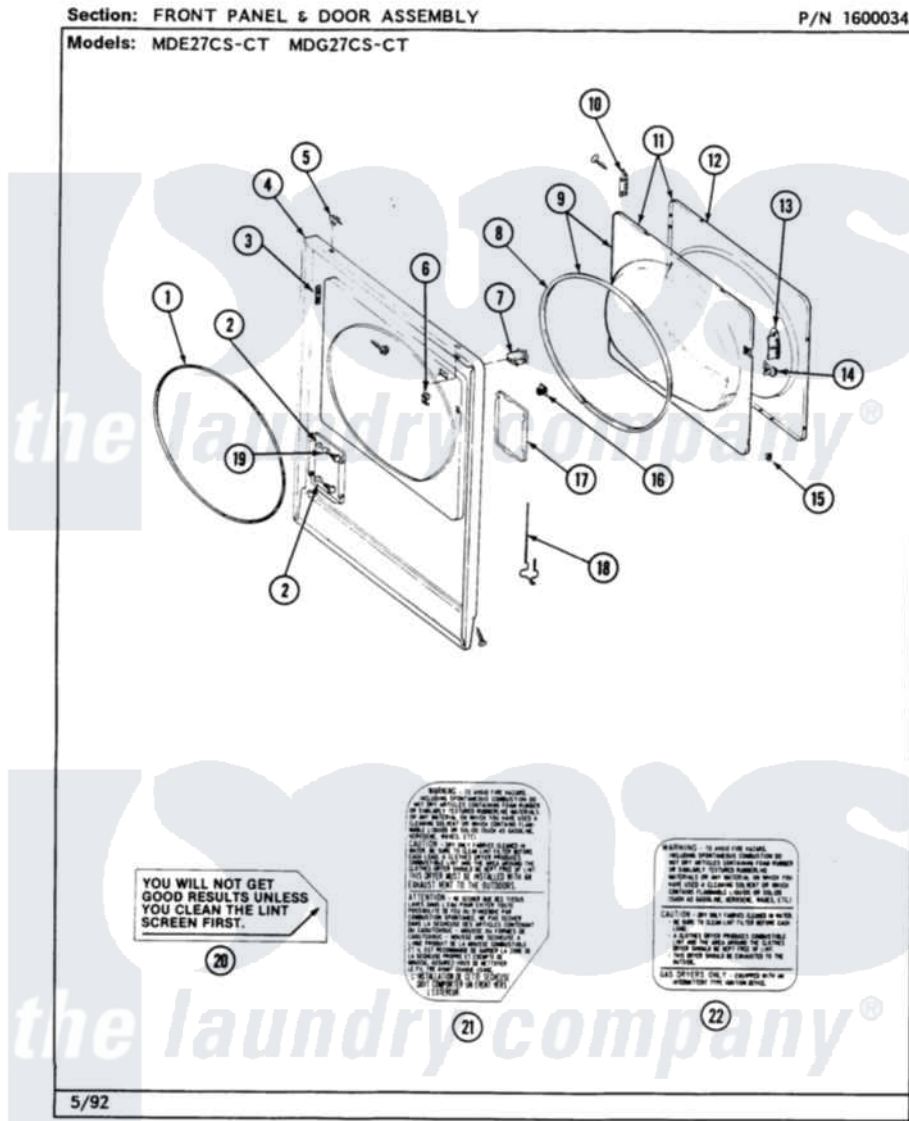

Maytag MDG27CSAGW 06 - FRONT PANEL & DOOR ASSEMBLY

Maytag Commercial Maytag MDG27CSAGW Dryer Parts Parts Diagram 06 - FRONT PANEL & DOOR ASSEMBLY
 Click on the part number to view part

Item	Original Part Number	Replaced By	Status	Part Description
001	314937			Seal, Front Panel
002	NLA		Not Available	BUSHING
003	Y313907			Fastener, Twin
004	212949	22001866		Screw, Relay
"	307998L			Front Panel---NA
"	NLA		Not Available	FRONT PANEL (WHT)
005	212982	22001650		Fastener, Spring
006	Y310376			Clip, Door Switch Harness
007	Y305753	W10169313		Switch-Dor
008	314935	33001192		Seal, Door
009	308069		Not Available	DOOR, INNER W/GASKET
010	307099	33001230		Hinge, Door
"	Y314062			Screw, Door Hinge And Panel
011	NLA		Not Available	DOOR ASSY. COMPLETE (WHT)
012	314967		Not Available	DOOR W/WINDOW OUTER HALF (WHT)

"	NLA	Not Available	(ALM)
013	314939		Handle, Door
"	314974		Handle, Door
014	314936	33001305	Strike, Door
"	314944	33001305	Strike, Door
015	Y313910		Clip, Door Liner To Outer Panel
016	306436		Door Latch Kit--W
017	NLA	Not Available	ACCESS DOOR (WHT)
018	Y314025		Latch For Access Door
019	312369		Sleeve, Access Panel Stud Part Not Used
020	Y313340		LABEL, LINT SCREEN INSTRUCTION
021	314941	Not Available	LABEL, INSTRUCTION
022	NLA	Not Available	INSTRUCTION LABEL