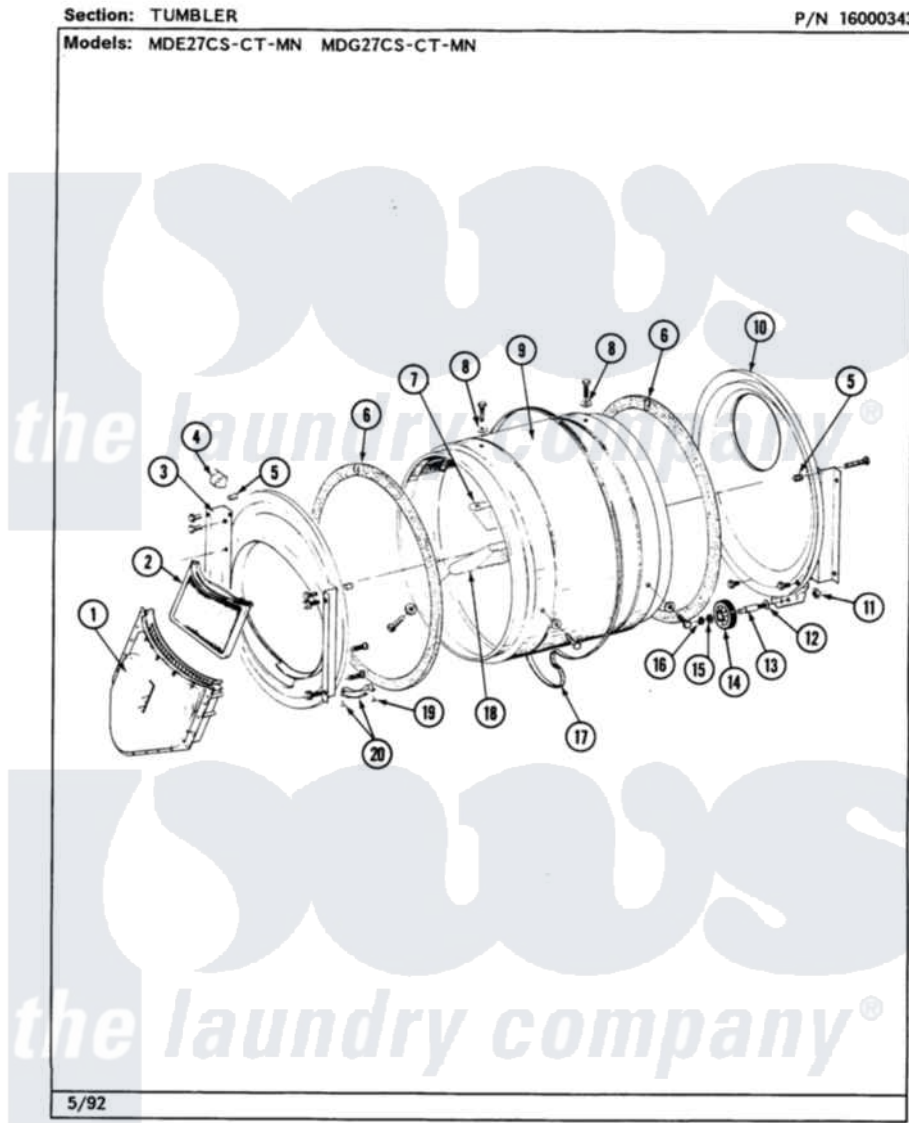

# Maytag MDG27CSAGW 07 - TUMBLER

30

Maytag [Commercial Maytag MDG27CSAGW Dryer Parts](#) Parts Diagram 07 - TUMBLER  
 Click on the part number to view part

Item	Original Part Number	Replaced By	Status	Part Description
001	Y307112	<a href="#">33001016</a>		Outlet Duct Assembly
"	Y314110	<a href="#">33002917</a>		Screw, No.10-16
002	307108	<a href="#">33002970</a>		Lint Filte
003	307109	<a href="#">33001179</a>		Front, Tumbler
"	<a href="#">Y313561</a>			Screw---NA
"	NLA		Not Available	SCREW
"	Y310632	<a href="#">1163839</a>		Screw
004	<a href="#">Y310376</a>			Clip, Door Switch Harness
005	NLA		Not Available	THREAD COVER
006	<a href="#">314820</a>			Seal, Tumbler
007	314803	<a href="#">33001012</a>		Baffle
"	<a href="#">Y310759</a>			Screw, Tumbler Baffles
008	<a href="#">314158</a>			Washer, Baffle To Tumbler
009	306663		Not Available	TUMBLER W/BAFFLES
"	314802		Not Available	TUMBLER W/OUT BAFFLES
010	<a href="#">211294</a>	<a href="#">90767</a>		Screw, 8A X 3/8 HeX Washer Head Tapping

"	Y307114	<a href="#">33001178</a>	Back, Tumbler
"	Y308544	<a href="#">33001178</a>	Back, Tumbler
011	312538	<a href="#">33001443</a>	Nut, Hex
012	Y313347	<a href="#">312535</a>	Washer, Vault Mounting Brk.
013	Y312948	<a href="#">6-3129480</a>	Shaft- Tumbler
014	Y303373	<a href="#">12001541</a>	Drum Roller/Washer Assembly--W
015	<a href="#">312535</a>		Washer, Vault Mounting Brk.
016	410233	<a href="#">9703438</a>	Ring-Retrn
017	<a href="#">Y312959</a>		Poly "V" Belt For Tumbler
018	314804	<a href="#">33001004</a>	Baffle, Tall
"	<a href="#">Y310759</a>		Screw, Tumbler Baffles
019	<a href="#">210720</a>		Rivet, Bearing To Tumbler Fmt
020	<a href="#">306508</a>		Tumbler Bearing Kit ---W