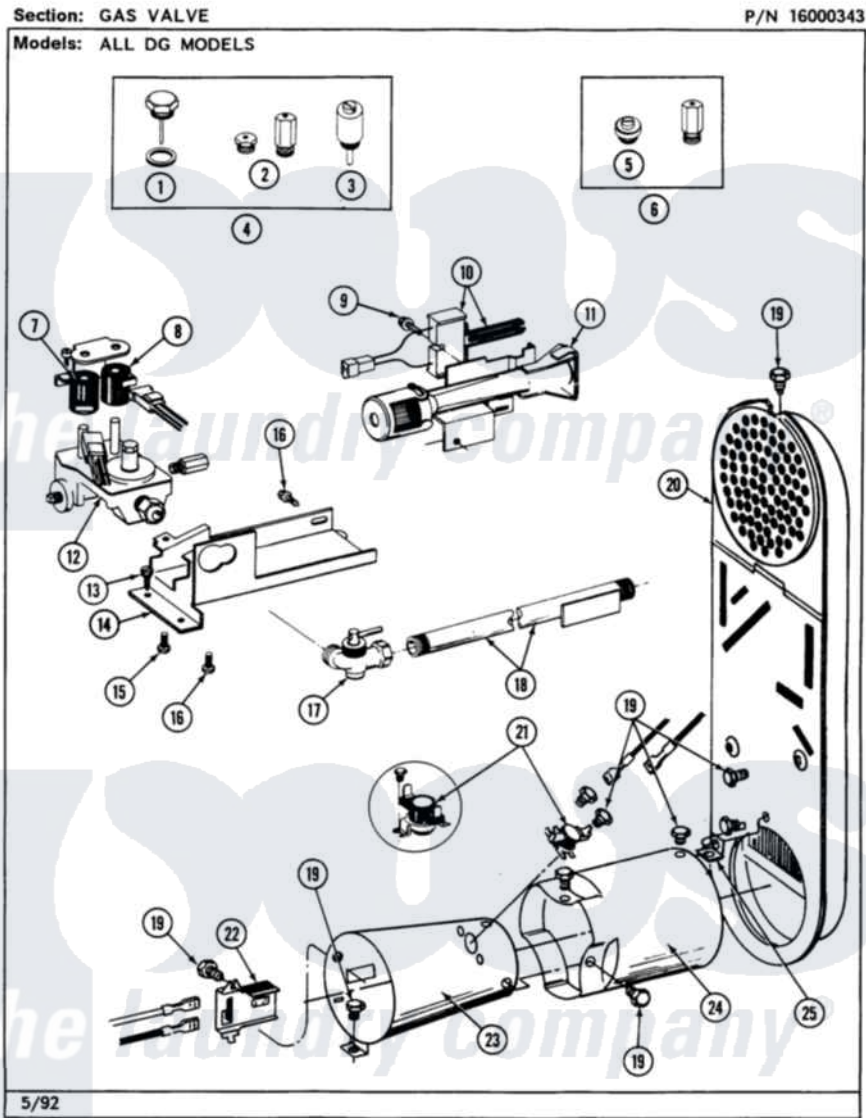

Maytag MDG27CSAGW 08 - GAS VALVE

34

Maytag [Commercial Maytag MDG27CSAGW Dryer Parts](#) Parts Diagram 08 - GAS VALVE
 Click on the part number to view part

Item	Original Part Number	Replaced By	Status	Part Description
001	NLA		Not Available	SCREW ASSY. (BLUE BLOCK OPEN)
002	NLA		Not Available	BURNER ORIFICE KIT, MAIN (LP)
003	306184		Not Available	PLUG, BLOCKING (LPG REGULATOR)
004	Y306195	MAL9000AXX		LP Gas Con
005	314602	694424		Leak, Limiter
006	306204	33002924		Gas Conv K
007	306106			Coil, Holding And Booster-W
008	306105	694540		Coil, 60 Hz
009	304971			Screw Note: Screw, Igniter
010	304970	4391996		Ignitor
011	304974	33002793		Burner Assembly
"	Y308457	33002793		Burner Assembly
012	307927			Valve, Gas
013	Y313561			Screw---NA

014	314566			Gas Control Bracket
015	314082	90767		Screw, 8A X 3/8 HeX Washer Head Tapping
016	Y310632	1163839		Screw
017	Y303349			Angle Shut-Off, Gas Valve
018	Y303383	33001735		Pipe And Bracket Assembly Series 18 Not Needed Use Vavle
019	211294	90767		Screw, 8A X 3/8 HeX Washer Head Tapping
020	307119			Duct, Inlet Assembly
"	Y308504		Not Available	INLET DUCT ASSEMBLY
021	305169			Thermostat, Hi-Limit Gas
022	Y303377	338906		Radiant, Sensor
023	NLA		Not Available	COMBUSTION CONE
"	Y308549			Combustion Cone Assembly
024	Y303841			Cone, Extension
025	Y312890			Retainer, Heater Chamber