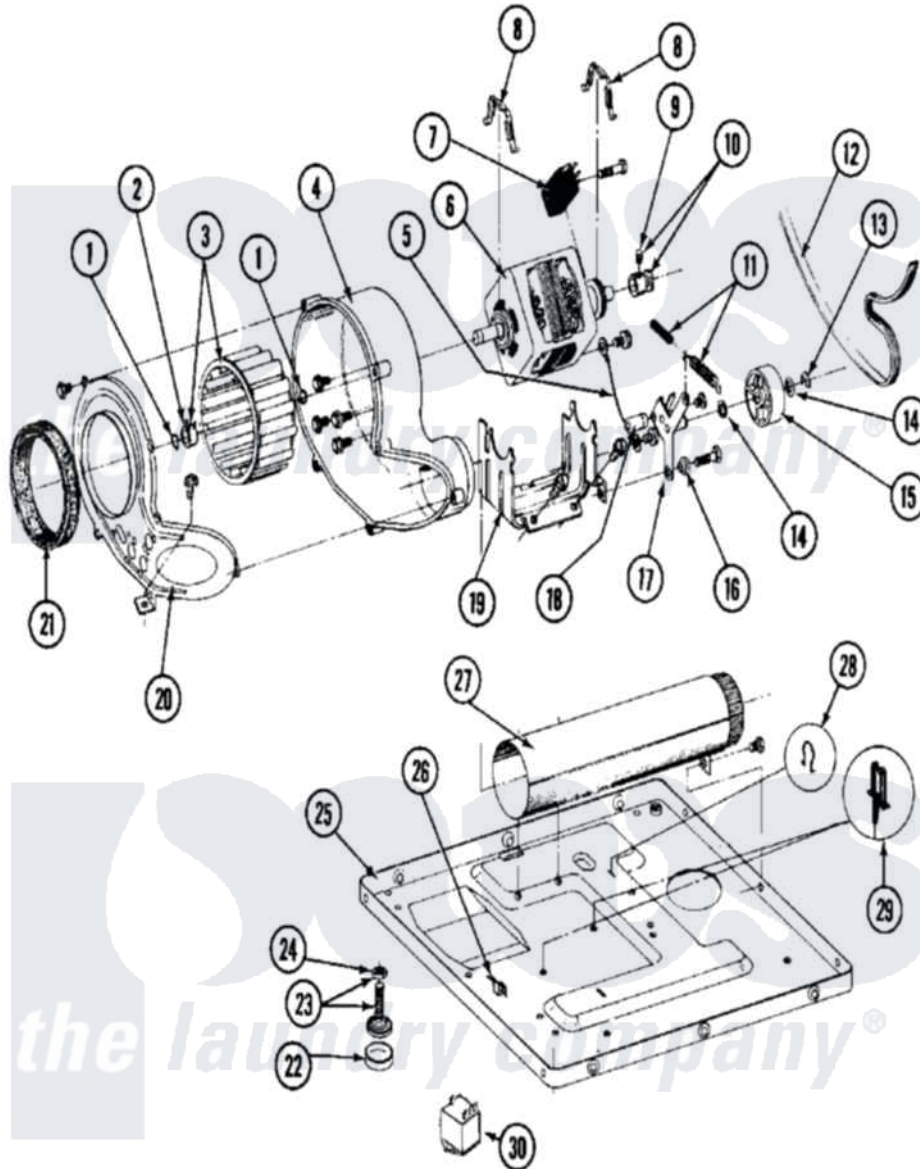

Maytag MDG27CSAGW 09 - MOTOR, BLOWER & BASE FRAME

Maytag Commercial Maytag MDG27CSAGW Dryer Parts Parts Diagram 09 - MOTOR, BLOWER & BASE FRAME
 Click on the part number to view part

Item	Original Part Number	Replaced By	Status	Part Description
001	410233	9703438		Ring-Retrn
002	312967			Clamp, Blower Housing
003	Y303836			Blower Wheel Assembly And Clamp
004	Y312893			Housing, Blower
005	901220			Ground Wire
"	910343	488234		Screw 8-32 X 1/4
006	Y304656		Not Available	MOTOR (240V 50HZ)
007	306207		Not Available	(PROD. No.303358-8 & No.303358-9)
"	NLA		Not Available	PART NOT AVAILABLE
"	Y303877		Not Available	SWITCH, MOTOR EXTERNAL START No.303358-2, No.303358-4, 303358-7
"	Y303879			Switch, Motor External Start
008	Y015825			Clip, Motor To Motor Support
009	Y053241			Set Screw, Motor Pulley
010	305186			Pulley, Motor

011	Y303945		IDLER SPRING ASSY. W/PLUG
012	Y312959		Poly "V" Belt For Tumbler
013	312958	354987	Ring, Retaining
014	Y312527		Washer, Idler Shaft
015	Y303705	6-3037050	Pulley- ID
016	Y312894	315772	Sleeve, Idler Arm
017	Y014874		Screw, Idler Arm And Sleeve
"	Y303363	6-3033630	Idler Arm
"	Y312961	W10116751	Screw
018	Y313582	W10116756	Spacer
019	Y313561		Screw----NA
"	NLA	Not Available	MOTOR SUPPORT
020	Y313561		Screw----NA
"	314847		COVER, BLOWER HOUSING
021	Y312901		Seal, Housing Cover
022	210684		Foot, Adjustable Leg
023	Y302699	22003428	Leg, Adjustable
024	210385		Lock Nut For Adjustable Leg
025	Y303361	Not Available	BASE ASSY. (UPPER & LOWER)
026	Y310376		Clip, Door Switch Harness
027	Y303442		EXHAUST DUCT ASSEMBLY
028	410490		Spring, Retainer Wire Harness
029	Y313262	W10116752	Retainer-
030	307928	12001933	Transformer