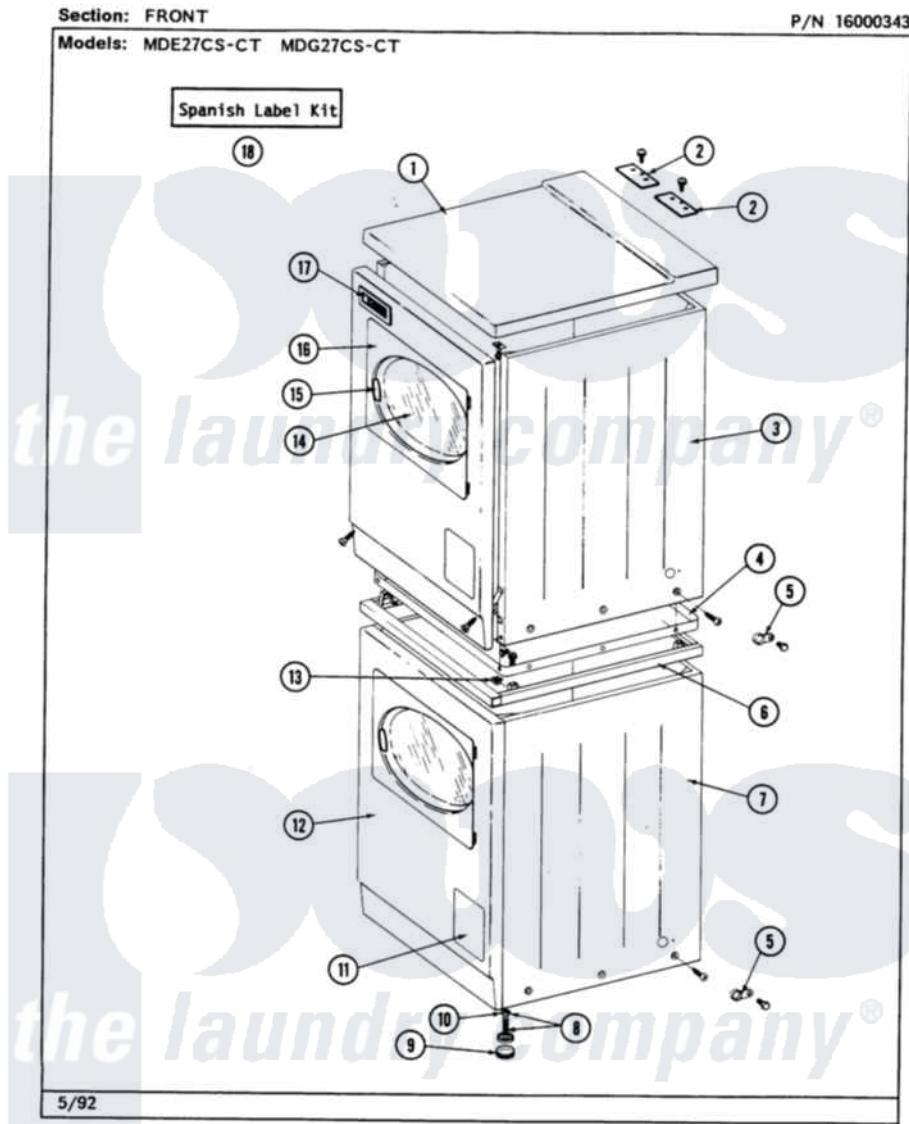

Maytag MDG27CTABL 01 - FRONT

2

Maytag [Commercial Maytag MDG27CTABL Dryer Parts](#) Parts Diagram 01 - FRONT
 Click on the part number to view part

Item	Original Part Number	Replaced By	Status	Part Description
001	307104			Top Cover Assembly
"	NLA		Not Available	(ALMOND)
002	NLA		Not Available	TOP COVER PLATE
"	Y313559			Screw
003	204445			Screw And Fastener Assembly
"	213007			Xfor Cabinet See Cabinet, Back
"	NLA		Not Available	CABINET, UPPER (WHITE)
004	314663	214354		Screw, Top Cover To Cabnt.
"	Y303361		Not Available	BASE ASSY. (UPPER & LOWER)
005	211168	W10139210		Screw, 8-18 X 5/16
"	910768	M0280301		Tie Electr
006	NLA		Not Available	SPACER ASSY, WHITE
007	307125		Not Available	CABINET, LOWER (WHITE)
"	NLA		Not Available	(ALMOND)
008	Y302699	22003428		Leg, Adjustable

009	210684		Foot, Adjustable Leg
010	210385		Lock Nut For Adjustable Leg
011	NLA	Not Available	ACCESS DOOR (WHITE)
012	204439		Screw And Fstner Assembly
"	307998L		Front Panel----NA
"	NLA	Not Available	FRONT PANEL-WHITE
013	310933	33002194	Nut, Speed
014	308069	Not Available	DOOR, INNER W/GASKET
015	314939		Handle, Door
"	314974		Handle, Door
016	NLA	Not Available	DOOR ASSY. COMPLETE (WHITE)
017	NLA	Not Available	NAME PLATE
018	NLA	Not Available	SPANISH LABEL KIT