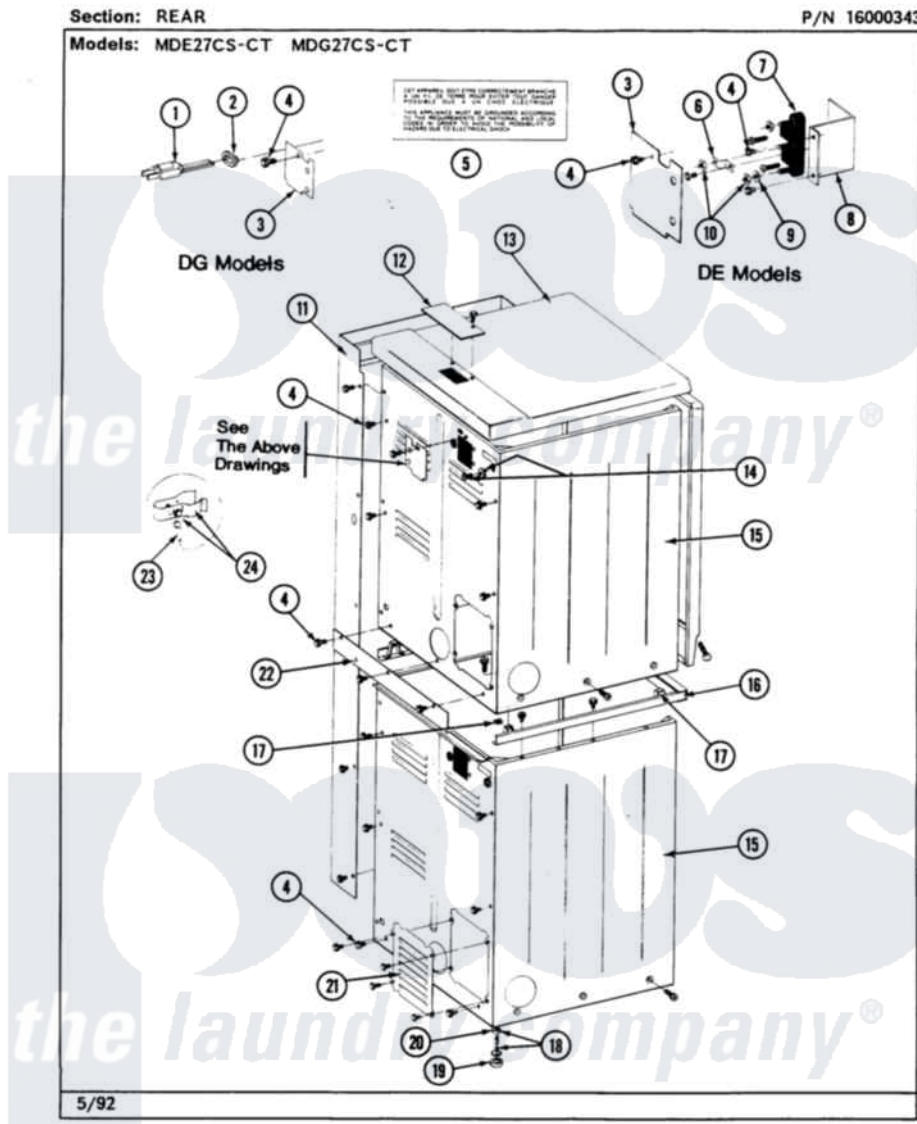

Maytag MDG27CTABL 02 - REAR

8

Maytag Commercial Maytag MDG27CTABL Dryer Parts Parts Diagram 02 - REAR

Click on the part number to view part

Item	Original Part Number	Replaced By	Status	Part Description
001	302521		Not Available	CORD, POWER PART NOT USED-GAS MODELS ONLY
002	211881			Grommet, Cord Part Not Used-Gas Models Only
003	Y312905		Not Available	COVER, TERMINAL
004	Y313561			Screw----NA
005	214519			LABEL, ELECTRICAL INSTR. PART NOT USED-GAS MODELS ONLY
006	Y311423	489483		Screw 10-32 X 1/2
"	Y312184			Strap, Grounding
007	400008			Block, Terminal
"	Y312209	W10001200		Screw
008	Y312904			Bracket, Terminal Block
009	Y311270			Washer, Terminal Block
010	311484	112432		Nut
011	NLA		Not Available	SCREW
012	NLA		Not Available	TOP COVER PLATE

"	Y313559		Screw
013	307104		Top Cover Assembly
"	NLA	Not Available	(ALMOND)
014	NLA	Not Available	SCREW & WASHER ASSY.
015	213007		Xfor Cabinet See Cabinet, Back
"	307125	Not Available	CABINET, LOWER (WHITE)
"	NLA	Not Available	(ALMOND)
"	Y310632	1163839	Screw
016	911050	4312464	Screw
"	NLA	Not Available	SPACER ASSY, WHITE
"	Y310632	1163839	Screw
017	310933	33002194	Nut, Speed
018	Y302699	22003428	Leg, Adjustable
019	210684		Foot, Adjustable Leg
020	210385		Lock Nut For Adjustable Leg
021	211294	90767	Screw, 8A X 3/8 HeX Washer Head Tapping
"	Y312951	Not Available	ACCESS COVER, BACK
"	Y313559		Screw
022	NLA	Not Available	FILLER STRIP
"	Y310632	1163839	Screw
023	311155		Ground Wire And Clamp
024	301548		Clamp, Ground Wire
"	313122		Screw - Baffle To Tumbler