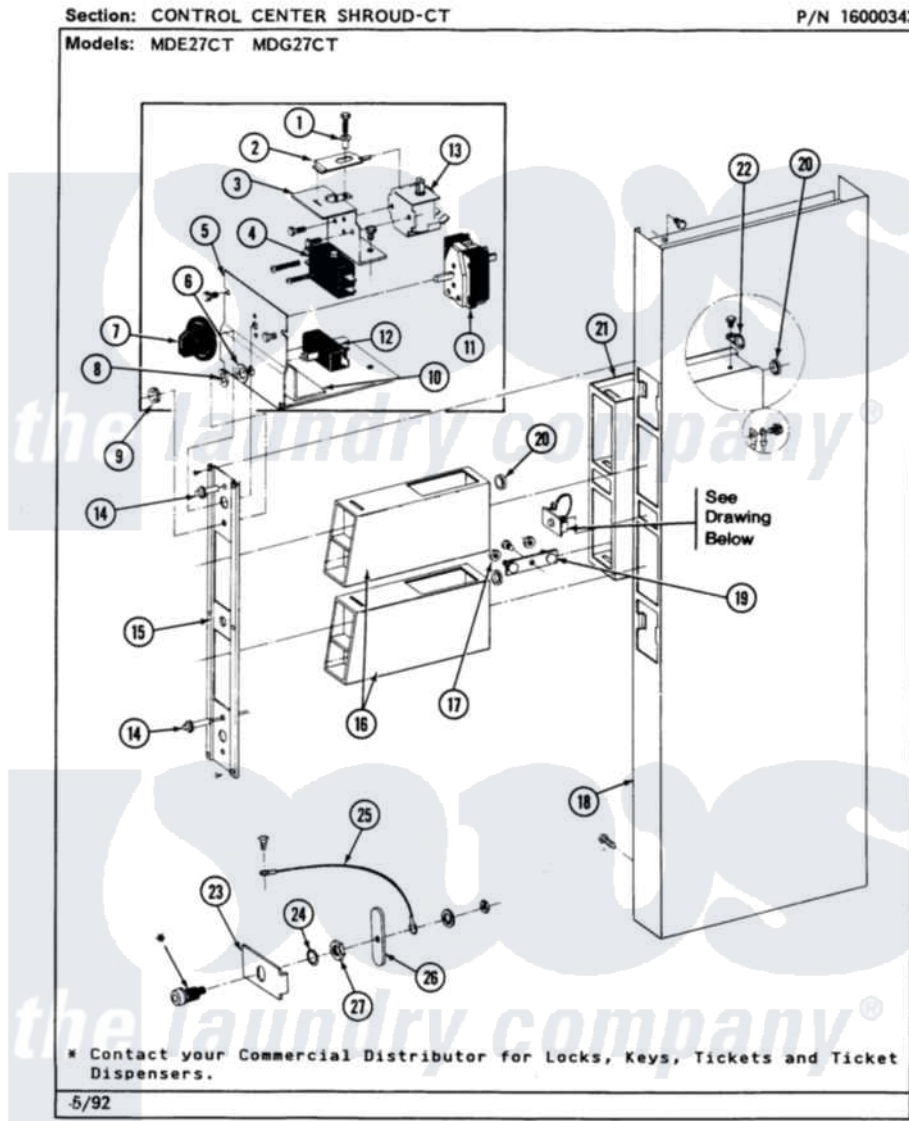

Maytag MDG27CTABL 03 - CONTROL CENTER SHROUD

20

Maytag Commercial Maytag MDG27CTABL Dryer Parts Parts Diagram 03 - CONTROL CENTER SHROUD
 Click on the part number to view part

| Item | Original Part Number | Replaced By | Status | Part Description |
|------|-------------------------|---------------------------|---------------|--|
| 001 | NLA | | Not Available | SPACER |
| 002 | NLA | | Not Available | SPRING, LEVER |
| 003 | 212276 | W10116760 | | Screw |
| " | 212949 | 22001866 | | Screw, Relay |
| " | NLA | | Not Available | RELAY BRACKET |
| 004 | 212950 | M0227520 | | Screw-Tc No.6-32 X 13/16", Preform SwiTch |
| " | Y303787 | | Not Available | SWITCH FOR RELAY |
| 005 | 212276 | W10116760 | | Screw |
| " | Y314261 | | | Switch And Relay Bracket |
| 006 | 312751 | | | Lockwasher, Start Switch |
| 007 | 205663 | | | Knob For Selector Switch |
| 008 | Y312706 | 422617 | | Nut |
| 009 | Y312702 | | | Knurled Nut, Start Switch |
| 010 | NLA | | Not Available | INSULATOR |
| 011 | 307253 | | | Switch, Cycle Selector |
| " | Y313588 | 488234 | | Screw 8-32 X 1/4 |