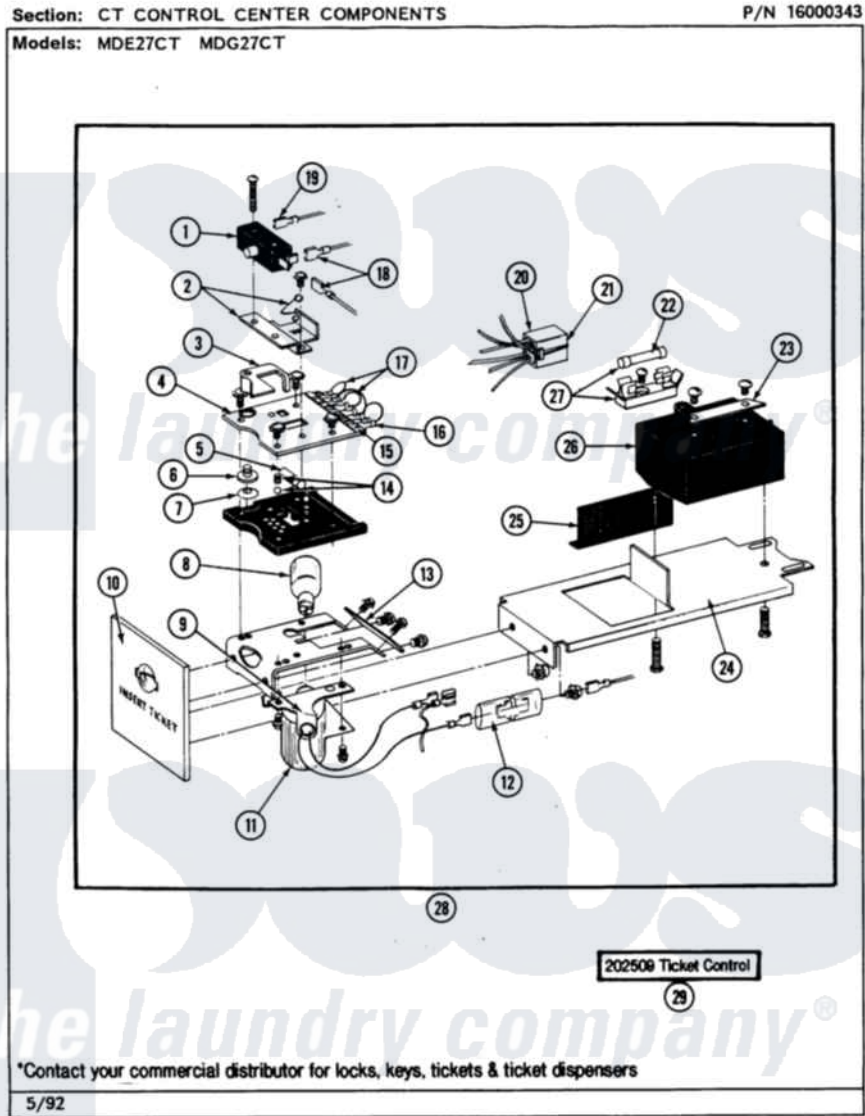

# Maytag MDG27CTABL 05 - CONTROL CENTER COMPONENTS

Maytag Commercial Maytag MDG27CTABL Dryer Parts Parts Diagram 05 - CONTROL CENTER COMPONENTS  
 Click on the part number to view part

Item	Original Part Number	Replaced By	Status	Part Description
001	204882		Not Available	SWITCH FOR TICKET CONTROL
"	NLA		Not Available	SCREW
002	<a href="#">204881</a>			Cam Plate Assembly
"	NLA		Not Available	SCREW
003	<a href="#">214218</a>			Lever, Switch
004	<a href="#">212452</a>			Board, Circuit
"	NLA		Not Available	SCREW
005	<a href="#">214275</a>			Roller For Cam
006	<a href="#">214220</a>			Adjustment Thumb Wheel
007	NLA		Not Available	SPRING WASHER
008	202479	<a href="#">A3167501</a>		Lamp Oven, Int.
009	NLA		Not Available	LAMP SOCKET W/BACKET
010	<a href="#">212519</a>	<a href="#">488234</a>		Screw 8-32 X 1/4
"	NLA		Not Available	FRONT PLATE
011	<a href="#">212533</a>			SHIELD FOR HEAT LAMP
"	NLA		Not Available	SCREW

012	Y201110		Not Available	CONNECTOR, WIRE (INDIC. LIGHT)
013	NLA		Not Available	SCREW
014	<a href="#">203140</a>			Contact Ball Kit
015	NLA		Not Available	OVERLAY
016	Y311550		Not Available	SPADE (MINIATURE)
017	NLA		Not Available	JUMPER WIRE (BLACK)
018	NLA		Not Available	SPADE CONNECTOR
019	211737	<a href="#">248562</a>		Terminal
020	NLA		Not Available	HARNESS, TICKET CONTROL
021	<a href="#">213074</a>			Pin Receptacle For Plug
"	NLA		Not Available	PIN, PLUG
022	202713	<a href="#">22001555</a>		Fuse
023	311612		Not Available	COVER, CIRCUIT BOARD TERMINALS
"	311613	<a href="#">Y311711</a>		Screw, Fuse Block
024	<a href="#">211294</a>	<a href="#">90767</a>		Screw, 8A X 3/8 HeX Washer Head Tapping
"	NLA		Not Available	BRACKET
025	NLA		Not Available	SHIELD
026	202477	<a href="#">22003292</a>		Control As
027	NLA		Not Available	FUSE BLOCK W/FUSE
028	NLA		Not Available	TICKET RECEIVER ASSY.
029	<a href="#">202509</a>			Ticket Control Assembly