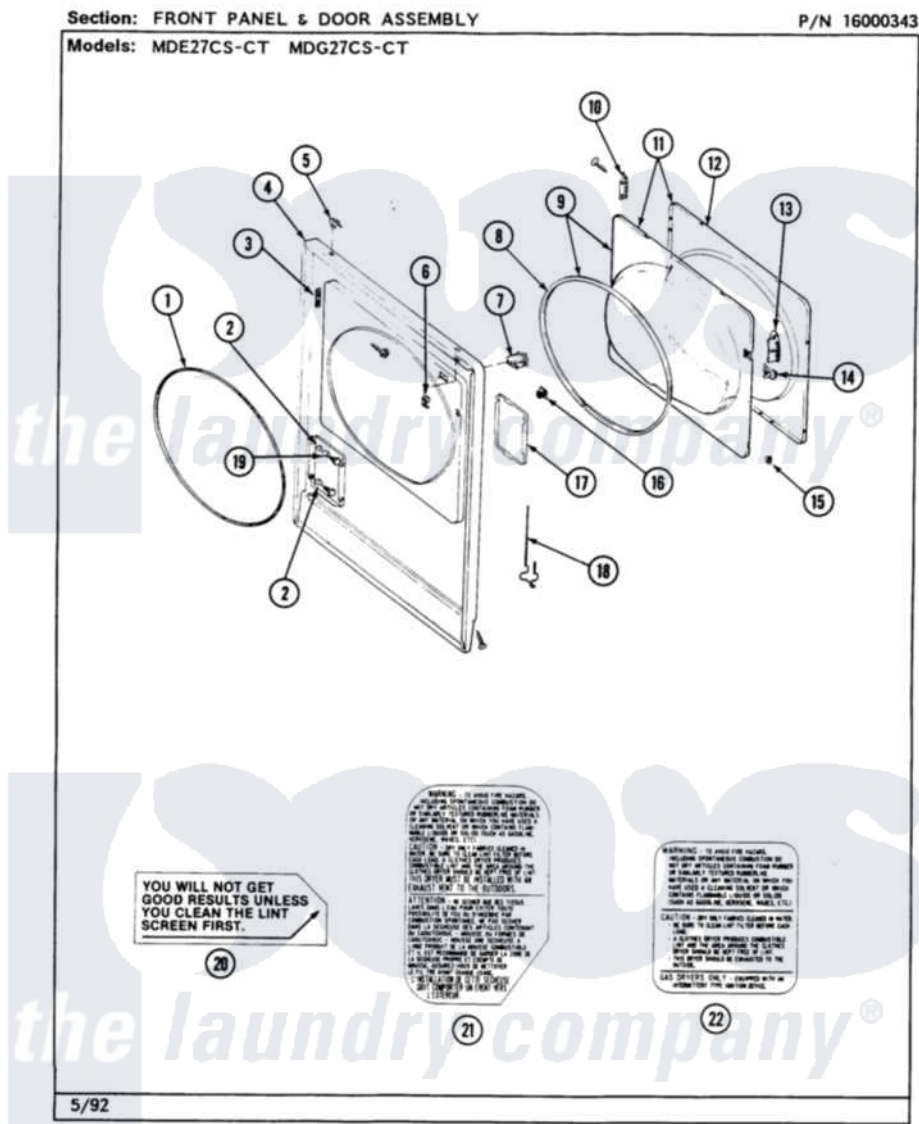

# Maytag MDG27CTABL 06 - FRONT PANEL & DOOR ASSEMBLY

Maytag Commercial Maytag MDG27CTABL Dryer Parts Parts Diagram 06 - FRONT PANEL & DOOR ASSEMBLY  
 Click on the part number to view part

Item	Original Part Number	Replaced By	Status	Part Description
001	<a href="#">314937</a>			Seal, Front Panel
002	NLA		Not Available	BUSHING
003	<a href="#">Y313907</a>			Fastener, Twin
004	212949	<a href="#">22001866</a>		Screw, Relay
"	<a href="#">307998L</a>			Front Panel---NA
"	NLA		Not Available	FRONT PANEL-WHITE
005	212982	<a href="#">22001650</a>		Fastener, Spring
006	<a href="#">Y310376</a>			Clip, Door Switch Harness
007	Y305754	<a href="#">W10169313</a>		Switch-Dor
008	314935	<a href="#">33001192</a>		Seal, Door
009	308069		Not Available	DOOR, INNER W/GASKET
010	307099	<a href="#">33001230</a>		Hinge, Door
"	<a href="#">Y314062</a>			Screw, Door Hinge And Panel
011	NLA		Not Available	DOOR ASSY. COMPLETE (WHITE)
012	314967		Not Available	DOOR W/WINDOW OUTER HALF (WHT)

"	NLA	Not Available	(ALMOND)
013	<a href="#">314939</a>		Handle, Door
"	<a href="#">314974</a>		Handle, Door
014	314936	<a href="#">33001305</a>	Strike, Door
"	314944	<a href="#">33001305</a>	Strike, Door
015	<a href="#">Y313910</a>		Clip, Door Liner To Outer Panel
016	<a href="#">306436</a>		Door Latch Kit--W
017	NLA	Not Available	ACCESS DOOR (WHITE)
018	<a href="#">Y314025</a>		Latch For Access Door
019	<a href="#">312369</a>		Sleeve, Access Panel Stud Part Not Used
020	<a href="#">Y313340</a>		LABEL, LINT SCREEN INSTRUCTION
021	314941	Not Available	LABEL, INSTRUCTION
022	NLA	Not Available	INSTRUCTION LABEL