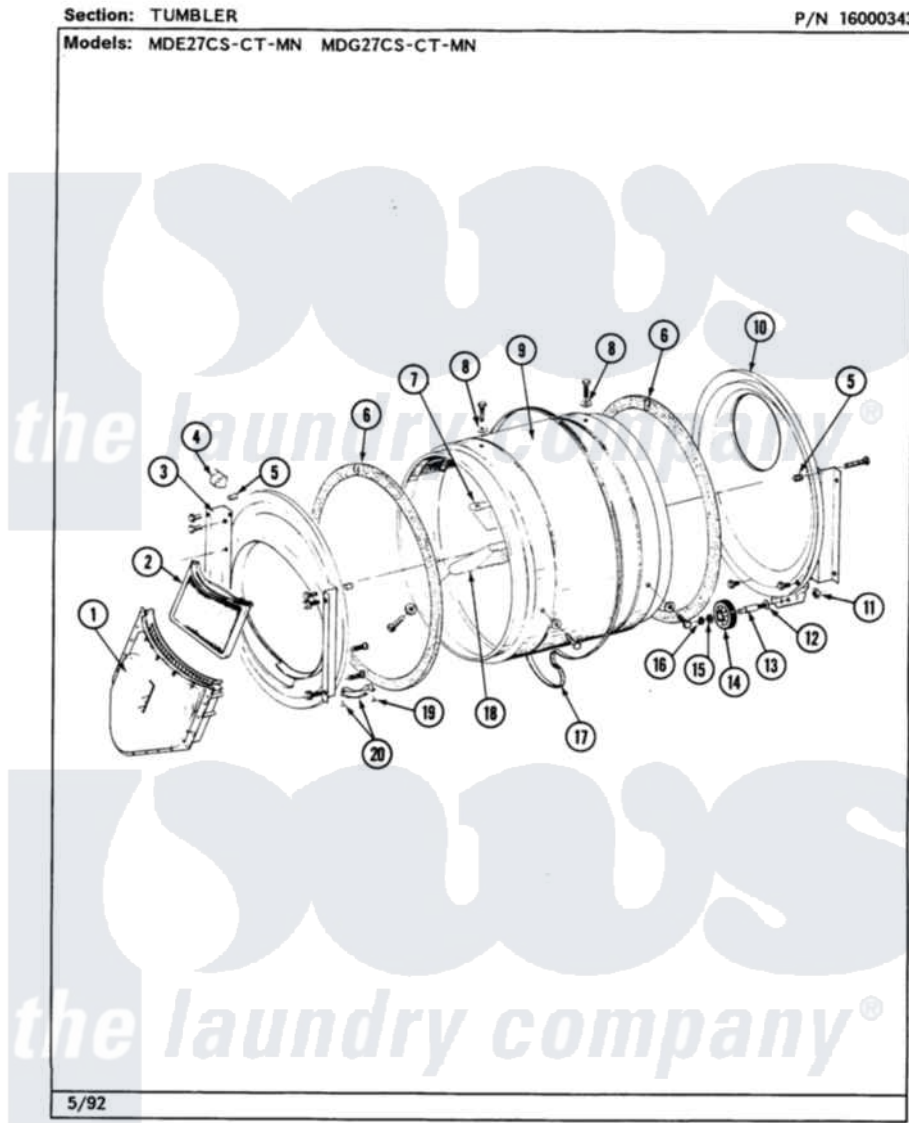

Maytag MDG27CTABL 07 - TUMBLER

30

Maytag [Commercial Maytag MDG27CTABL Dryer Parts](#) Parts Diagram 07 - TUMBLER
 Click on the part number to view part

Item	Original Part Number	Replaced By	Status	Part Description
001	Y307112	33001016		Outlet Duct Assembly
"	Y314110	33002917		Screw, No.10-16
002	307108	33002970		Lint Filte
003	307109	33001179		Front, Tumbler
"	Y313561			Screw---NA
"	NLA		Not Available	SCREW
"	Y310632	1163839		Screw
004	Y310376			Clip, Door Switch Harness
005	NLA		Not Available	THREAD COVER
006	314820			Seal, Tumbler
007	314803	33001012		Baffle
"	Y310759			Screw, Tumbler Baffles
008	314158			Washer, Baffle To Tumbler
009	306663		Not Available	TUMBLER W/BAFFLES
"	314802		Not Available	TUMBLER W/OUT BAFFLES
010	211294	90767		Screw, 8A X 3/8 HeX Washer Head Tapping

"	Y307114	33001178	Back, Tumbler
"	Y308544	33001178	Back, Tumbler
011	312538	33001443	Nut, Hex
012	Y313347	312535	Washer, Vault Mounting Brk.
013	Y312948	6-3129480	Shaft- Tumbler
014	Y303373	12001541	Drum Roller/Washer Assembly--W
015	312535		Washer, Vault Mounting Brk.
016	410233	9703438	Ring-Retrn
017	Y312959		Poly "V" Belt For Tumbler
018	314804	33001004	Baffle, Tall
"	Y310759		Screw, Tumbler Baffles
019	210720		Rivet, Bearing To Tumbler Fmt
020	306508		Tumbler Bearing Kit ---W