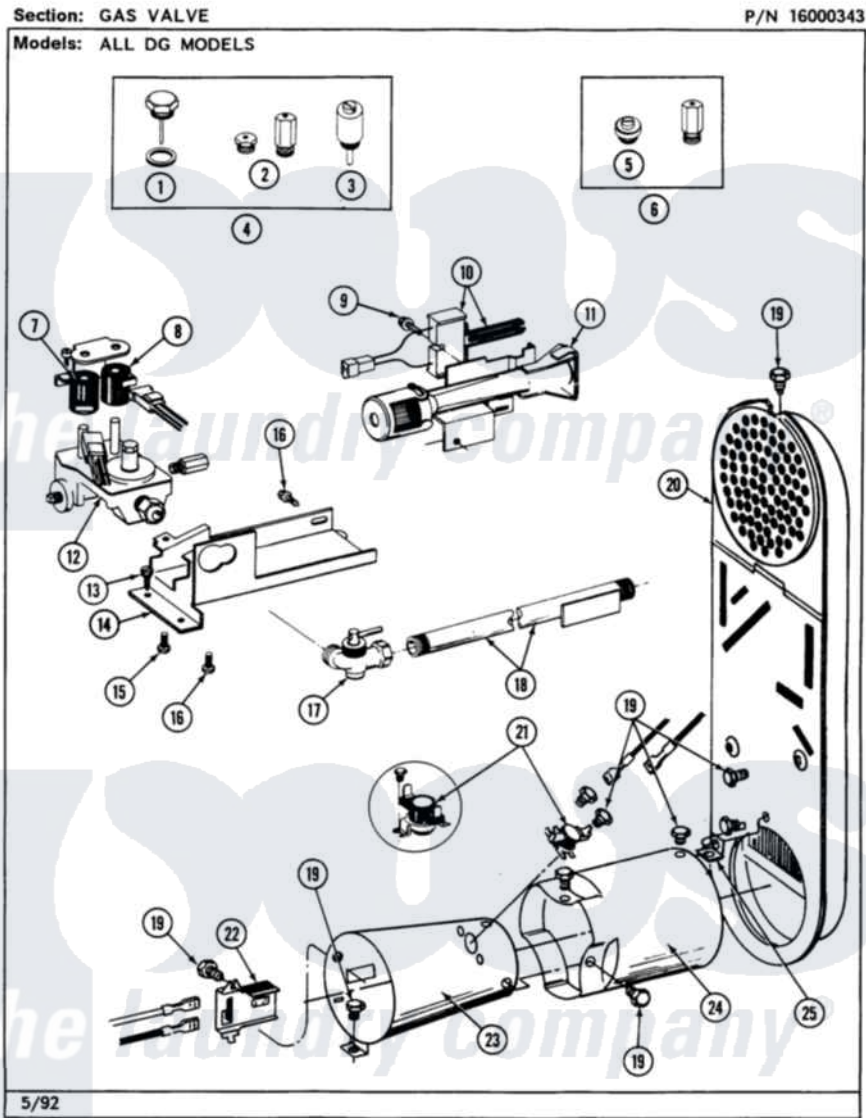

Maytag MDG27CTABL 08 - GAS VALVE

34

Maytag [Commercial Maytag MDG27CTABL Dryer Parts](#) Parts Diagram 08 - GAS VALVE
 Click on the part number to view part

Item	Original Part Number	Replaced By	Status	Part Description
001	NLA		Not Available	SCREW ASSY. (BLUE BLOCK OPEN)
002	NLA		Not Available	BURNER ORIFICE KIT, MAIN (LPG)
003	306184		Not Available	PLUG, BLOCKING (LPG REGULATOR)
004	Y306195	MAL9000AXX		LP Gas Con
"	Y308378	W10402145		LP Gas Con
005	314602	694424		Leak, Limiter
006	306204	33002924		Gas Conv K
"	Y308377		Not Available	CONVERSION KIT (LP TO NATURAL)
007	306106			Coil, Holding And Booster--W
008	306105	694540		Coil, 60 Hz
009	304971			Screw Note: Screw, Igniter
010	304970	4391996		Ignitor
011	304974	33002793		Burner Assembly
"	Y308457	33002793		Burner Assembly

012	306176		Valve, Gas
"	308345		Valve, Gas
013	Y313561		Screw---NA
014	314566		Gas Control Bracket
015	314082	90767	Screw, 8A X 3/8 HeX Washer Head Tapping
016	Y310632	1163839	Screw
017	Y303349		Angle Shut-Off, Gas Valve
018	Y303383	33001735	Pipe And Bracket Assembly Series 18 Not Needed Use Vavle
019	211294	90767	Screw, 8A X 3/8 HeX Washer Head Tapping
020	307119		Duct, Inlet Assembly
021	305169		Thermostat, Hi-Limit Gas
022	Y303377	338906	Radiant, Sensor
023	Y303368		Cone, Combustion
024	Y303841		Cone, Extension
025	Y312890		Retainer, Heater Chamber