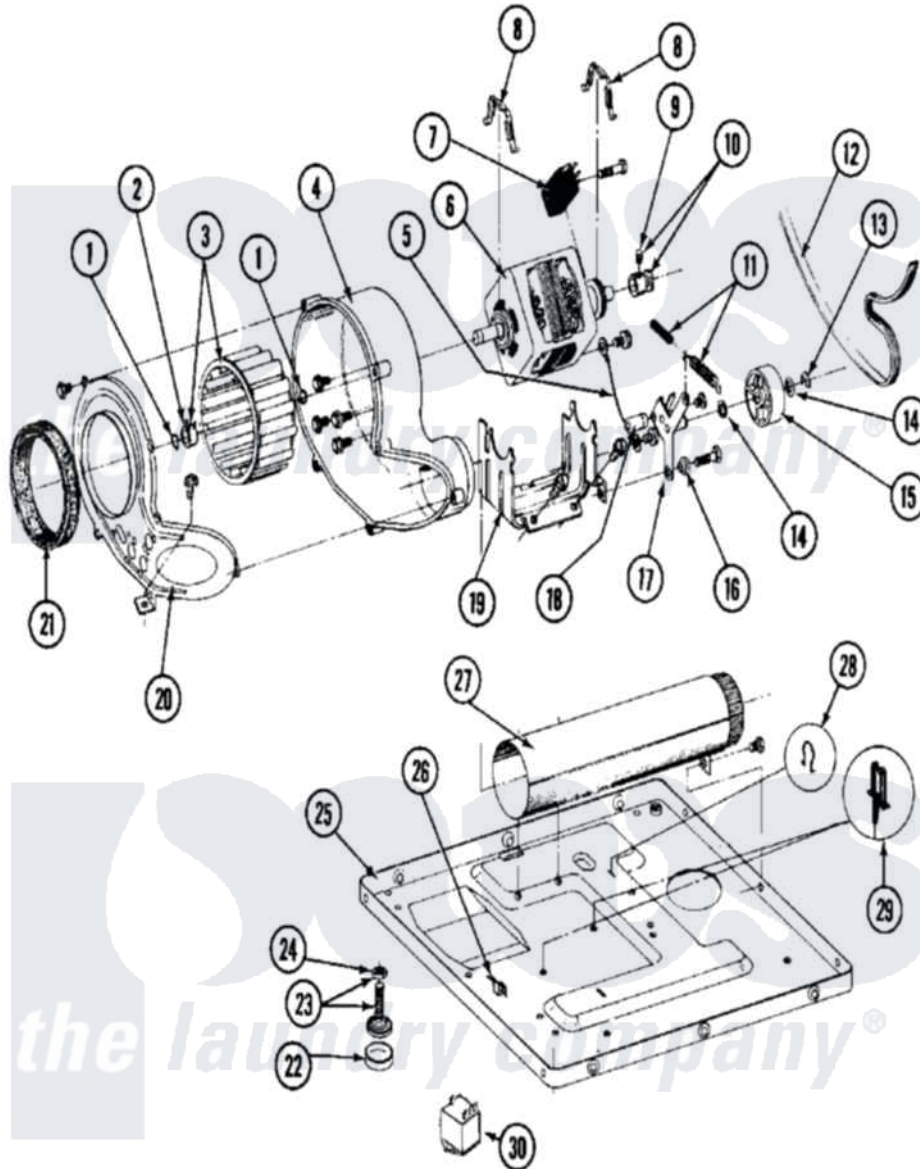

Maytag MDG27CTABL 09 - MOTOR, BLOWER & BASE FRAME

Maytag Commercial Maytag MDG27CTABL Dryer Parts Parts Diagram 09 - MOTOR, BLOWER & BASE FRAME
 Click on the part number to view part

Item	Original Part Number	Replaced By	Status	Part Description
001	410233	9703438		Ring-Retrn
002	312967			Clamp, Blower Housing
003	Y303836			Blower Wheel Assembly And Clamp
004	Y312893			Housing, Blower
005	901220			Ground Wire
"	910343	488234		Screw 8-32 X 1/4
006	Y303358	W10410999		Motor-Drve
007	306207		Not Available	(PROD. No.303358-8 & No.303358-9)
"	NLA		Not Available	SWITCH, MOTOR START-PROD.
"	Y303877		Not Available	SWITCH, MOTOR EXTERNAL START No.303358-2, No.303358-4, 303358-7
"	Y303879			Switch, Motor External Start
008	Y015825			Clip, Motor To Motor Support
009	Y053241			Set Screw, Motor Pulley

010	Y305185	6-3051850		Pulley- MO
011	Y303945			IDLER SPRING ASSY. W/PLUG
012	Y312959			Poly "V" Belt For Tumbler
013	312958	354987		Ring, Retaining
014	Y312527			Washer, Idler Shaft
015	Y303705	6-3037050		Pulley- ID
016	Y312894	315772		Sleeve, Idler Arm
017	Y014874			Screw, Idler Arm And Sleeve
"	Y303363	6-3033630		Idler Arm
"	Y312961	W10116751		Screw
018	Y313582	W10116756		Spacer
019	Y313561			Screw----NA
"	NLA		Not Available	MOTOR SUPPORT
020	Y313561			Screw----NA
"	314778		Not Available	COVER, BLOWER HOUSING
021	Y312901			Seal, Housing Cover
022	210684			Foot, Adjustable Leg
023	Y302699	22003428		Leg, Adjustable
024	210385			Lock Nut For Adjustable Leg
025	Y303361		Not Available	BASE ASSY. (UPPER & LOWER)
026	Y310376			Clip, Door Switch Harness
027	Y303442			EXHAUST DUCT ASSEMBLY
028	410490			Spring, Retainer Wire Harness
029	Y313262	W10116752		Retainer-
030	307928	12001933		Transformer