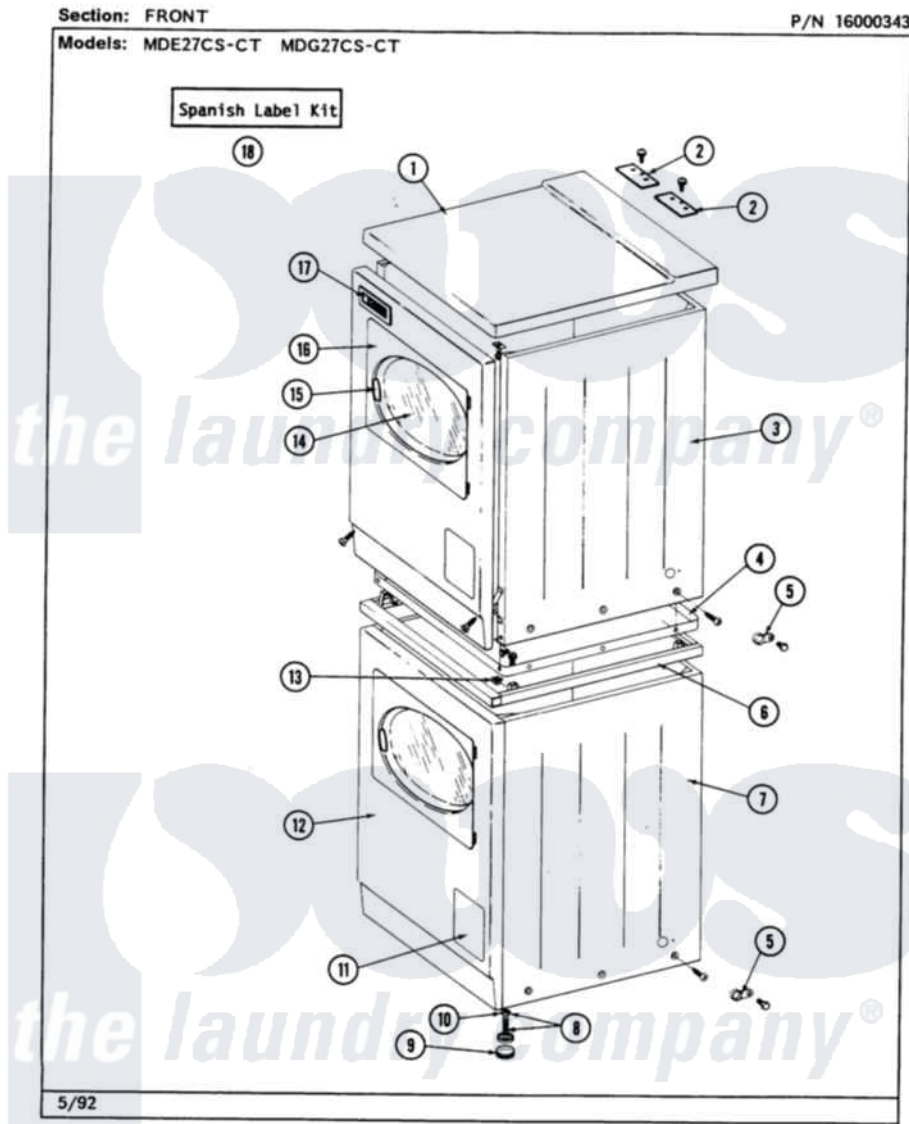

# Maytag MDG27CTABW 01 - FRONT

2

Maytag [Commercial Maytag MDG27CTABW Dryer Parts](#) Parts Diagram 01 - FRONT  
 Click on the part number to view part

Item	Original Part Number	Replaced By	Status	Part Description
001	<a href="#">307104</a>			Top Cover Assembly
"	NLA		Not Available	(ALMOND)
002	NLA		Not Available	TOP COVER PLATE
"	<a href="#">Y313559</a>			Screw
003	<a href="#">204445</a>			Screw And Fastener Assembly
"	<a href="#">213007</a>			Xfor Cabinet See Cabinet, Back
"	NLA		Not Available	CABINET, UPPER (WHITE)
004	314663	<a href="#">214354</a>		Screw, Top Cover To Cabnt.
"	Y303361		Not Available	BASE ASSY. (UPPER & LOWER)
005	211168	<a href="#">W10139210</a>		Screw, 8-18 X 5/16
"	910768	<a href="#">M0280301</a>		Tie Electr
006	NLA		Not Available	SPACER ASSY, WHITE
007	307125		Not Available	CABINET, LOWER (WHITE)
"	NLA		Not Available	(ALMOND)
008	Y302699	<a href="#">22003428</a>		Leg, Adjustable

009	<a href="#">210684</a>		Foot, Adjustable Leg
010	<a href="#">210385</a>		Lock Nut For Adjustable Leg
011	NLA	Not Available	ACCESS DOOR (WHITE)
012	<a href="#">204439</a>		Screw And Fstner Assembly
"	<a href="#">307998L</a>		Front Panel----NA
"	NLA	Not Available	FRONT PANEL-WHITE
013	310933	<a href="#">33002194</a>	Nut, Speed
014	308069	Not Available	DOOR, INNER W/GASKET
015	<a href="#">314939</a>		Handle, Door
"	<a href="#">314974</a>		Handle, Door
016	NLA	Not Available	DOOR ASSY. COMPLETE (WHITE)
017	NLA	Not Available	NAME PLATE
018	NLA	Not Available	SPANISH LABEL KIT