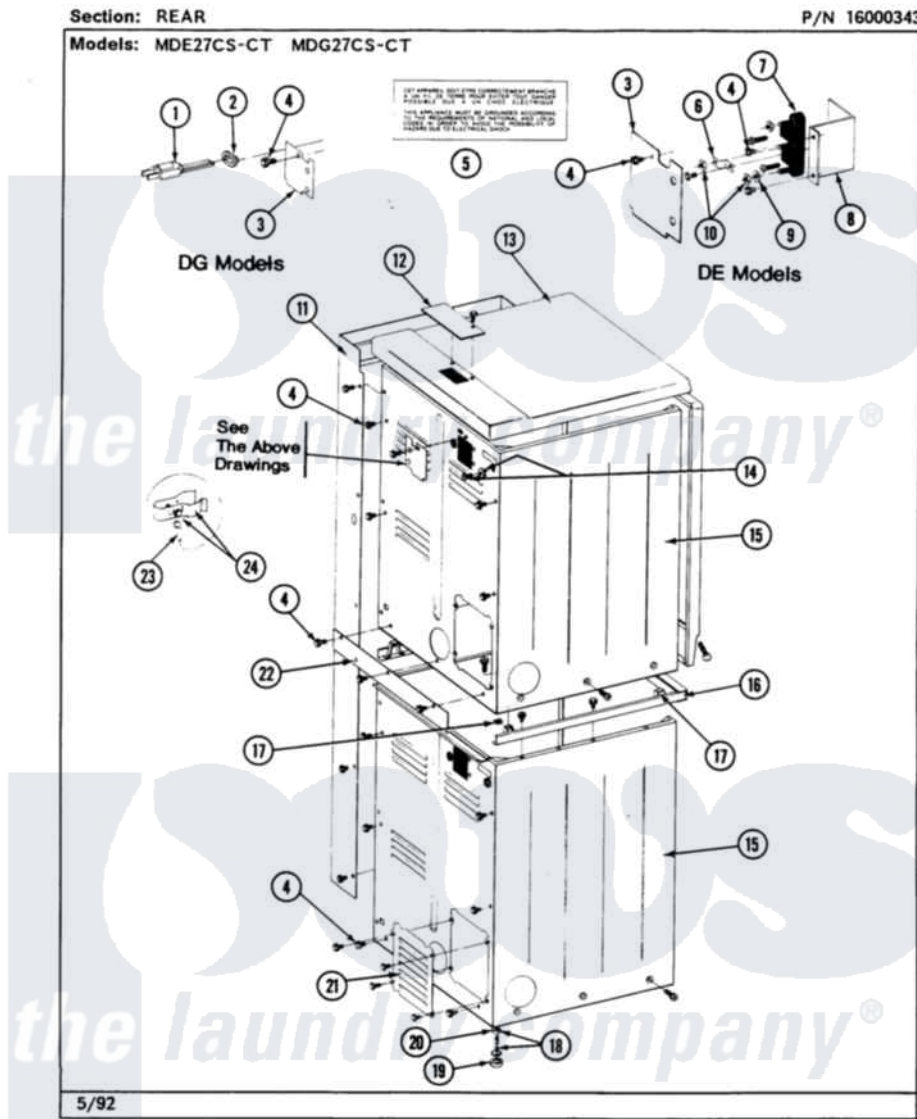

Maytag MDG27CTABW 02 - REAR

Maytag [Commercial Maytag MDG27CTABW Dryer Parts](#) Parts Diagram 02 - REAR

[Click on the part number to view part](#)

Item	Original Part Number	Replaced By	Status	Part Description
001	302521		Not Available	CORD, POWER PART NOT USED-GAS MODELS ONLY
002	211881			Grommet, Cord Part Not Used-Gas Models Only
003	Y312905		Not Available	COVER, TERMINAL
004	Y313561			Screw----NA
005	214519			LABEL, ELECTRICAL INSTR. PART NOT USED-GAS MODELS ONLY
006	Y311423	489483		Screw 10-32 X 1/2
"	Y312184			Strap, Grounding
007	400008			Block, Terminal
"	Y312209	W10001200		Screw
008	Y312904			Bracket, Terminal Block
009	Y311270			Washer, Terminal Block
010	311484	112432		Nut
011	NLA		Not Available	SCREW
012	NLA		Not Available	TOP COVER PLATE

"	Y313559		Screw
013	307104		Top Cover Assembly
"	NLA	Not Available	(ALMOND)
014	NLA	Not Available	SCREW & WASHER ASSY.
015	213007		Xfor Cabinet See Cabinet, Back
"	307125	Not Available	CABINET, LOWER (WHITE)
"	NLA	Not Available	(ALMOND)
"	Y310632	1163839	Screw
016	911050	4312464	Screw
"	NLA	Not Available	SPACER ASSY, WHITE
"	Y310632	1163839	Screw
017	310933	33002194	Nut, Speed
018	Y302699	22003428	Leg, Adjustable
019	210684		Foot, Adjustable Leg
020	210385		Lock Nut For Adjustable Leg
021	211294	90767	Screw, 8A X 3/8 HeX Washer Head Tapping
"	Y312951	Not Available	ACCESS COVER, BACK
"	Y313559		Screw
022	NLA	Not Available	FILLER STRIP
"	Y310632	1163839	Screw
023	311155		Ground Wire And Clamp
024	301548		Clamp, Ground Wire
"	313122		Screw - Baffle To Tumbler