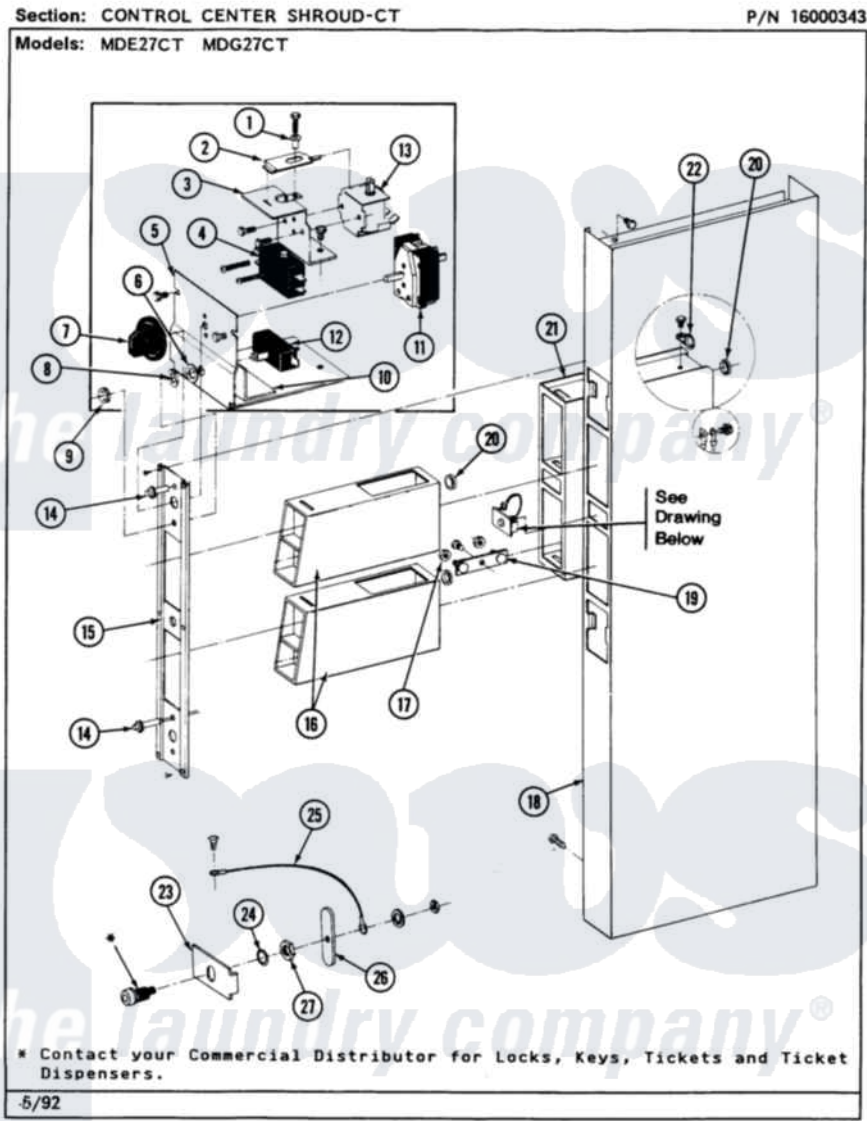

Maytag MDG27CTABW 03 - CONTROL CENTER SHROUD

Maytag [Commercial Maytag MDG27CTABW Dryer Parts](#) Parts Diagram 03 - CONTROL CENTER SHROUD
 Click on the part number to view part

Item	Original Part Number	Replaced By	Status	Part Description
001	NLA		Not Available	SPACER
002	NLA		Not Available	SPRING, LEVER
003	212276	W10116760		Screw
"	212949	22001866		Screw, Relay
"	NLA		Not Available	RELAY BRACKET
004	212950	M0227520		Screw-Tc No.6-32 X 13/16", Preform SwiTch
"	Y303787		Not Available	SWITCH FOR RELAY
005	212276	W10116760		Screw
"	Y314261			Switch And Relay Bracket
006	312751			Lockwasher, Start Switch
007	205663			Knob For Selector Switch
008	Y312706	422617		Nut
009	Y312702			Knurled Nut, Start Switch
010	NLA		Not Available	INSULATOR
011	307253			Switch, Cycle Selector
"	Y313588	488234		Screw 8-32 X 1/4

012	306941	W10149462	Switch, Push-To-Start
013	212951		Screw, No.6-32 X 1/4 Inch
"	305393		Solenoid For Relay Assembly
014	303963	Not Available	LIGHT, INDICATOR
015	315037	Not Available	PANEL, VAULT
"	Y313424		Screw, Vault Panel
016	NLA	Not Available	OUTER CASE-WHITE
017	Y052740	62739	Nut, Lock
018	213648	98165	Screw
"	NLA	Not Available	CONTROL SHROUD-WHITE
019	212276	W10116760	Screw
"	NLA	Not Available	MOUNTING STRAP
020	Y313671	33001303	Grommet, Plate Hole
021	211294	90767	Screw, 8A X 3/8 HeX Washer Head Tapping
"	305534	Not Available	VAULT ASSEMBLY
"	Y310632	1163839	Screw
"	Y313559		Screw
022	211168	W10139210	Screw, 8-18 X 5/16
"	910768	M0280301	Tie Electr
023	Y313427	206637	Lock Kit
024	NLA	Not Available	SPRING WASHER
025	211168	W10139210	Screw, 8-18 X 5/16
"	Y303981		Ground Wire For Latch
026	Y313427	206637	Lock Kit
027	212328	W10139762	Hex Nut, 3/4-27