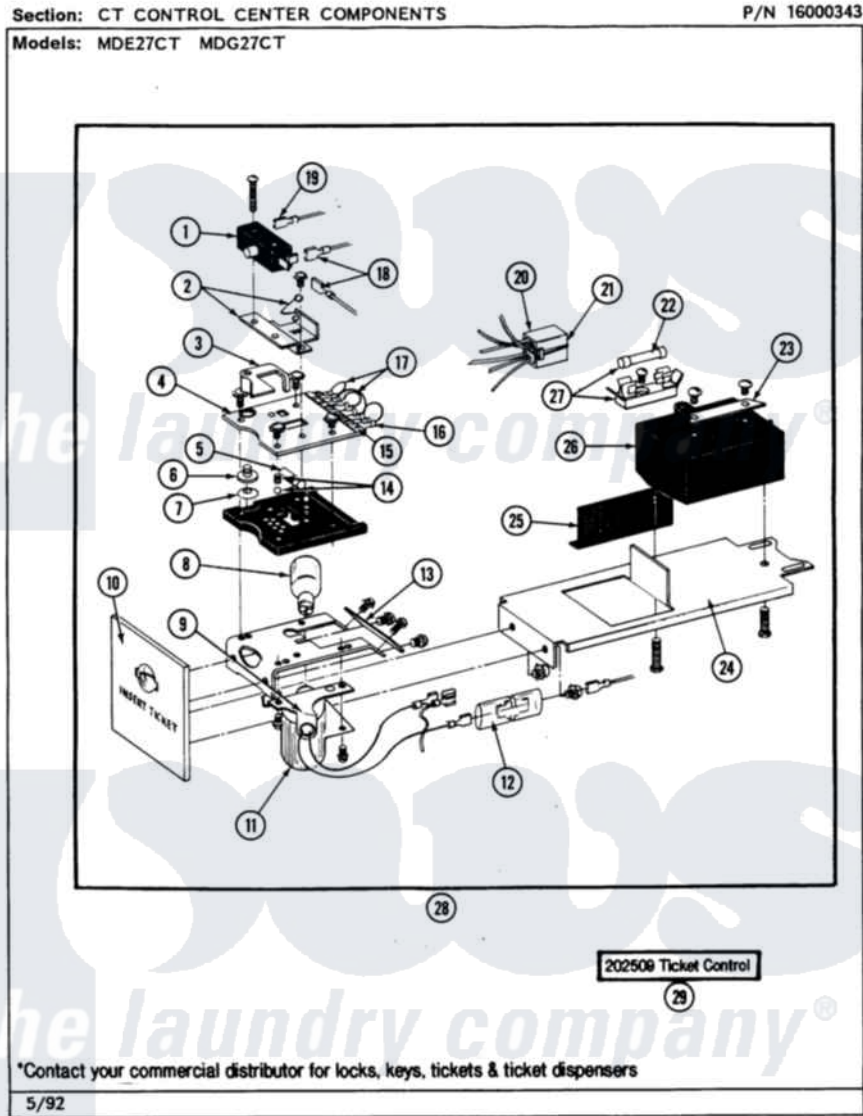

Maytag MDG27CTABW 05 - CONTROL CENTER COMPONENTS

Maytag Commercial Maytag MDG27CTABW Dryer Parts Parts Diagram 05 - CONTROL CENTER COMPONENTS
 Click on the part number to view part

Item	Original Part Number	Replaced By	Status	Part Description
001	204882		Not Available	SWITCH FOR TICKET CONTROL
"	NLA		Not Available	SCREW
002	204881			Cam Plate Assembly
"	NLA		Not Available	SCREW
003	214218			Lever, Switch
004	212452			Board, Circuit
"	NLA		Not Available	SCREW
005	214275			Roller For Cam
006	214220			Adjustment Thumb Wheel
007	NLA		Not Available	SPRING WASHER
008	202479	A3167501		Lamp Oven, Int.
009	NLA		Not Available	LAMP SOCKET W/BRACKET
010	212519	488234		Screw 8-32 X 1/4
"	NLA		Not Available	FRONT PLATE
011	212533			SHIELD FOR HEAT LAMP
"	NLA		Not Available	SCREW

012	Y201110		Not Available	CONNECTOR, WIRE (INDIC. LIGHT)
013	NLA		Not Available	SCREW
014	203140			Contact Ball Kit
015	NLA		Not Available	OVERLAY
016	Y311550		Not Available	SPADE (MINIATURE)
017	NLA		Not Available	JUMPER WIRE (BLACK)
018	NLA		Not Available	SPADE CONNECTOR
019	211737	248562		Terminal
020	NLA		Not Available	HARNES, TICKET CONTROL
021	213074			Pin Receptacle For Plug
"	NLA		Not Available	PIN, PLUG
022	202713	22001555		Fuse
023	311612		Not Available	COVER, CIRCUIT BOARD TERMINALS
"	311613	Y311711		Screw, Fuse Block
024	211294	90767		Screw, 8A X 3/8 HeX Washer Head Tapping
"	NLA		Not Available	BRACKET
025	NLA		Not Available	SHIELD
026	202477	22003292		Control As
027	NLA		Not Available	FUSE BLOCK W/FUSE
028	NLA		Not Available	TICKET RECEIVER ASSY.
029	202509			Ticket Control Assembly