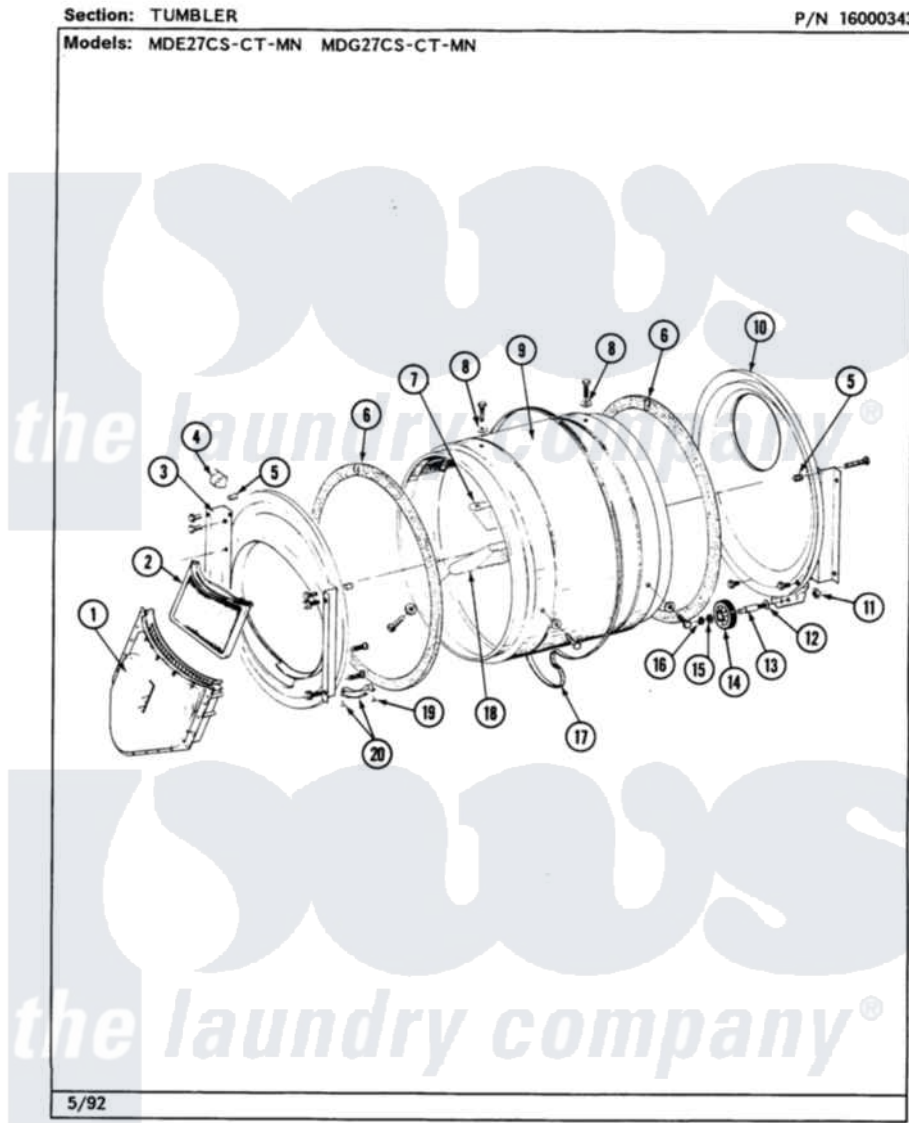

Maytag MDG27CTABW 07 - TUMBLER

30

Maytag [Commercial Maytag MDG27CTABW Dryer Parts](#) Parts Diagram 07 - TUMBLER
 Click on the part number to view part

Item	Original Part Number	Replaced By	Status	Part Description
001	Y307112	33001016		Outlet Duct Assembly
"	Y314110	33002917		Screw, No.10-16
002	307108	33002970		Lint Filte
003	307109	33001179		Front, Tumbler
"	Y313561			Screw---NA
"	NLA		Not Available	SCREW
"	Y310632	1163839		Screw
004	Y310376			Clip, Door Switch Harness
005	NLA		Not Available	THREAD COVER
006	314820			Seal, Tumbler
007	314803	33001012		Baffle
"	Y310759			Screw, Tumbler Baffles
008	314158			Washer, Baffle To Tumbler
009	306663		Not Available	TUMBLER W/BAFFLES
"	314802		Not Available	TUMBLER W/OUT BAFFLES
010	211294	90767		Screw, 8A X 3/8 HeX Washer Head Tapping

"	Y307114	33001178	Back, Tumbler
"	Y308544	33001178	Back, Tumbler
011	312538	33001443	Nut, Hex
012	Y313347	312535	Washer, Vault Mounting Brk.
013	Y312948	6-3129480	Shaft- Tumbler
014	Y303373	12001541	Drum Roller/Washer Assembly--W
015	312535		Washer, Vault Mounting Brk.
016	410233	9703438	Ring-Retrn
017	Y312959		Poly "V" Belt For Tumbler
018	314804	33001004	Baffle, Tall
"	Y310759		Screw, Tumbler Baffles
019	210720		Rivet, Bearing To Tumbler Fmt
020	306508		Tumbler Bearing Kit ---W