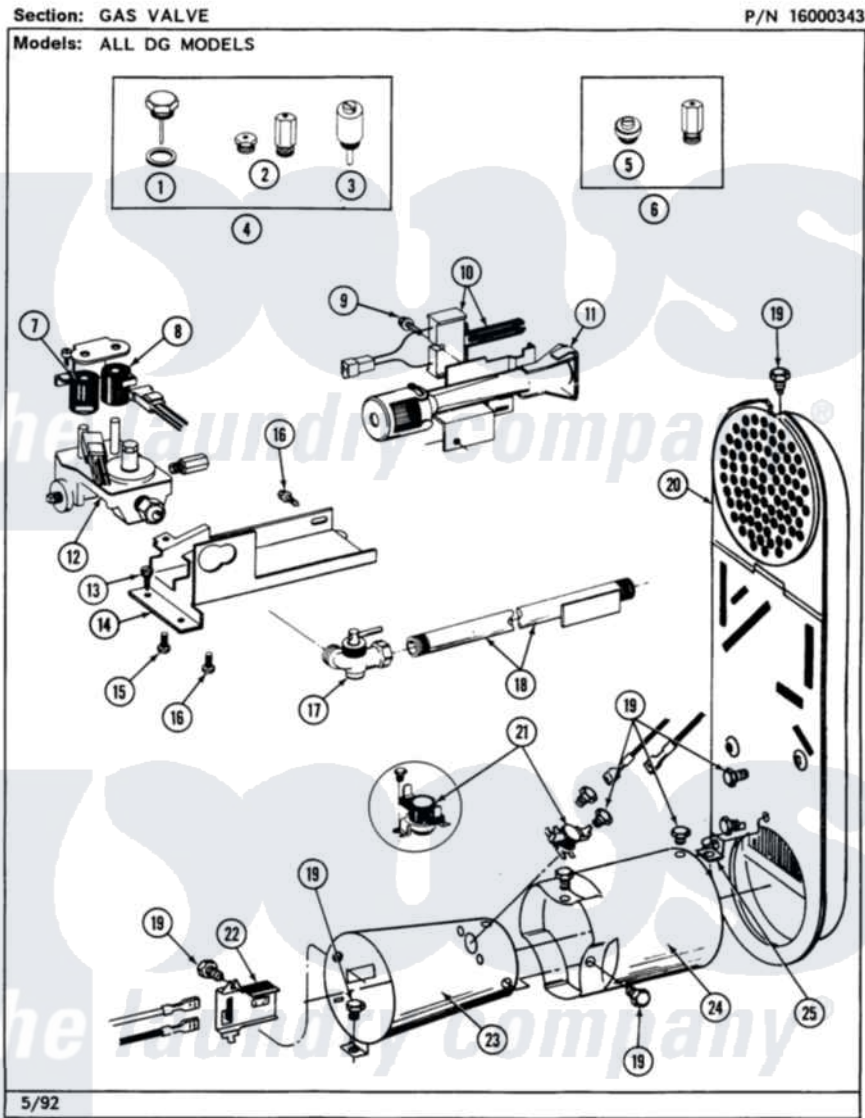

Maytag MDG27CTABW 08 - GAS VALVE

34

Maytag [Commercial Maytag MDG27CTABW Dryer Parts](#) Parts Diagram 08 - GAS VALVE
 Click on the part number to view part

Item	Original Part Number	Replaced By	Status	Part Description
001	NLA		Not Available	SCREW ASSY. (BLUE BLOCK OPEN)
002	NLA		Not Available	BURNER ORIFICE KIT, MAIN (LPG)
003	306184		Not Available	PLUG, BLOCKING (LPG REGULATOR)
004	Y306195	MAL9000AXX		LP Gas Con
"	Y308378	W10402145		LP Gas Con
005	314602	694424		Leak, Limiter
006	306204	33002924		Gas Conv K
"	Y308377		Not Available	CONVERSION KIT (LP TO NATURAL)
007	306106			Coil, Holding And Booster--W
008	306105	694540		Coil, 60 Hz
009	304971			Screw Note: Screw, Igniter
010	304970	4391996		Ignitor
011	304974	33002793		Burner Assembly
"	Y308457	33002793		Burner Assembly

012	306176		Valve, Gas
"	308345		Valve, Gas
013	Y313561		Screw---NA
014	314566		Gas Control Bracket
015	314082	90767	Screw, 8A X 3/8 HeX Washer Head Tapping
016	Y310632	1163839	Screw
017	Y303349		Angle Shut-Off, Gas Valve
018	Y303383	33001735	Pipe And Bracket Assembly Series 18 Not Needed Use Vavle
019	211294	90767	Screw, 8A X 3/8 HeX Washer Head Tapping
020	307119		Duct, Inlet Assembly
021	305169		Thermostat, Hi-Limit Gas
022	Y303377	338906	Radiant, Sensor
023	Y303368		Cone, Combustion
024	Y303841		Cone, Extension
025	Y312890		Retainer, Heater Chamber