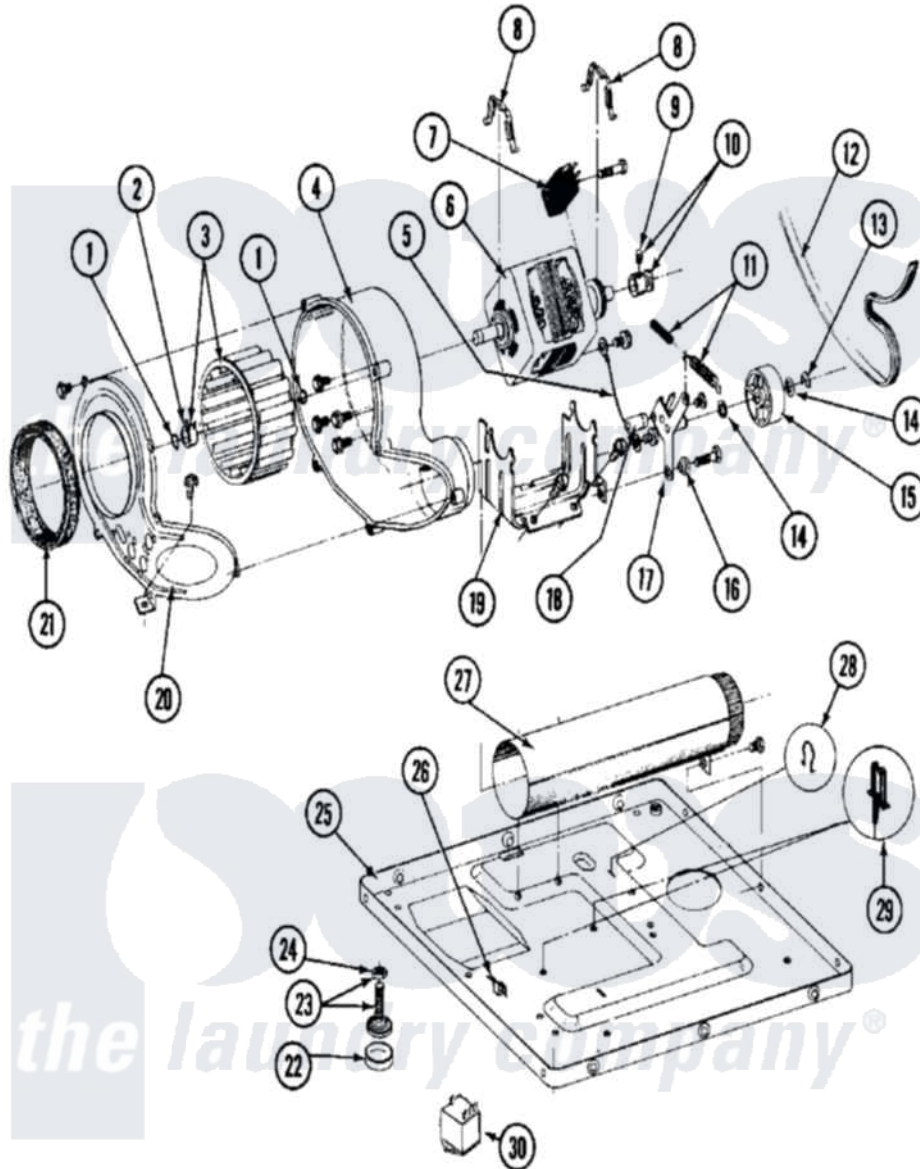

Maytag MDG27CTABW 09 - MOTOR, BLOWER & BASE FRAME

Maytag Commercial Maytag MDG27CTABW Dryer Parts Parts Diagram 09 - MOTOR, BLOWER & BASE FRAME
 Click on the part number to view part

Item	Original Part Number	Replaced By	Status	Part Description
001	410233	9703438		Ring-Retrn
002	312967			Clamp, Blower Housing
003	Y303836			Blower Wheel Assembly And Clamp
004	Y312893			Housing, Blower
005	901220			Ground Wire
"	910343	488234		Screw 8-32 X 1/4
006	Y303358	W10410999		Motor-Drve
007	306207		Not Available	(PROD. No.303358-8 & No.303358-9)
"	NLA		Not Available	SWITCH, MOTOR START-PROD.
"	Y303877		Not Available	SWITCH, MOTOR EXTERNAL START No.303358-2, No.303358-4, 303358-7
"	Y303879			Switch, Motor External Start
008	Y015825			Clip, Motor To Motor Support
009	Y053241			Set Screw, Motor Pulley

010	Y305185	6-3051850		Pulley- MO
011	Y303945			IDLER SPRING ASSY. W/PLUG
012	Y312959			Poly "V" Belt For Tumbler
013	312958	354987		Ring, Retaining
014	Y312527			Washer, Idler Shaft
015	Y303705	6-3037050		Pulley- ID
016	Y312894	315772		Sleeve, Idler Arm
017	Y014874			Screw, Idler Arm And Sleeve
"	Y303363	6-3033630		Idler Arm
"	Y312961	W10116751		Screw
018	Y313582	W10116756		Spacer
019	Y313561			Screw----NA
"	NLA		Not Available	MOTOR SUPPORT
020	Y313561			Screw----NA
"	314778		Not Available	COVER, BLOWER HOUSING
021	Y312901			Seal, Housing Cover
022	210684			Foot, Adjustable Leg
023	Y302699	22003428		Leg, Adjustable
024	210385			Lock Nut For Adjustable Leg
025	Y303361		Not Available	BASE ASSY. (UPPER & LOWER)
026	Y310376			Clip, Door Switch Harness
027	Y303442			EXHAUST DUCT ASSEMBLY
028	410490			Spring, Retainer Wire Harness
029	Y313262	W10116752		Retainer-
030	307928	12001933		Transformer