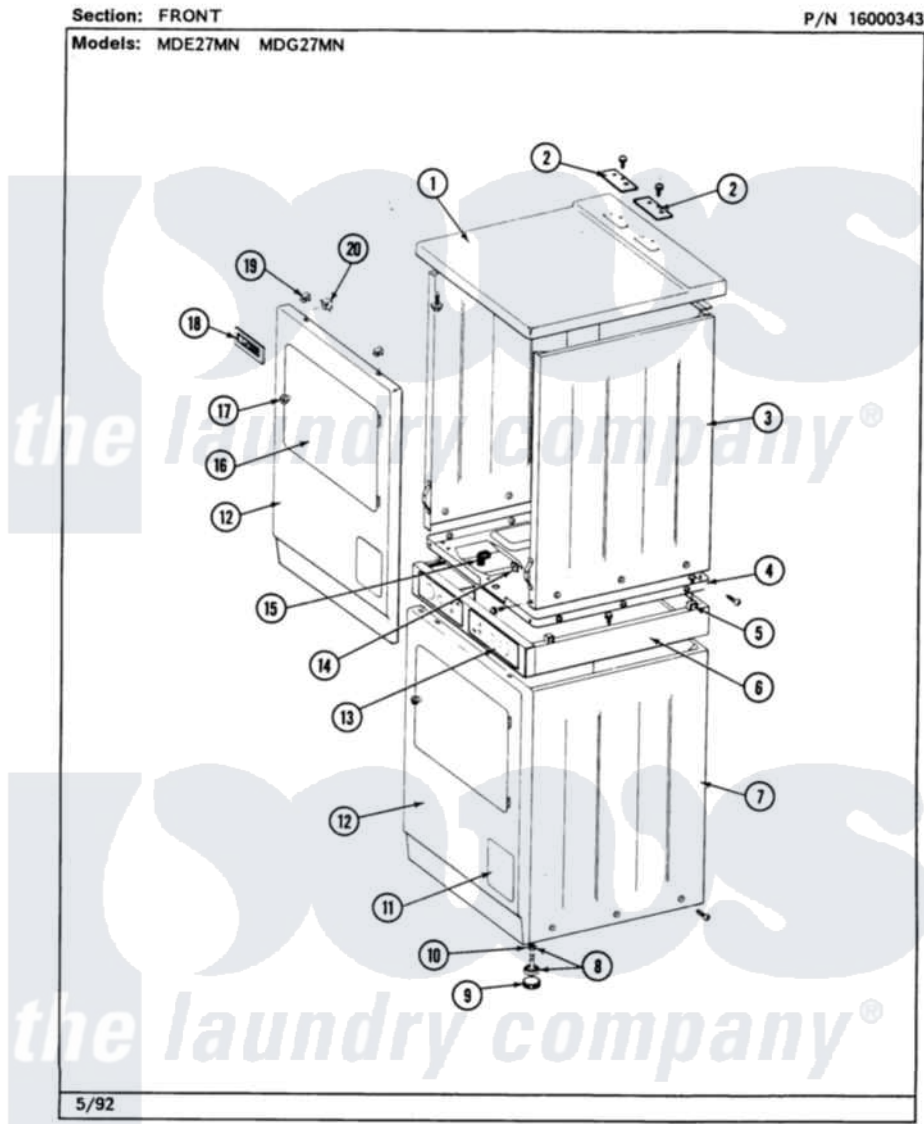

# Maytag MDG27MNAAW 01 - FRONT

4

Maytag [Commercial Maytag MDG27MNAAW Dryer Parts](#) Parts Diagram 01 - FRONT  
 Click on the part number to view part

Item	Original Part Number	Replaced By	Status	Part Description
001	<a href="#">204445</a>			Screw And Fastener Assembly
"	<a href="#">307104</a>			Top Cover Assembly
002	NLA		Not Available	TOP COVER PLATE
"	<a href="#">Y313559</a>			Screw
003	<a href="#">204445</a>			Screw And Fastener Assembly
"	NLA		Not Available	CABINET, UPPER (WHITE)
004	314663	<a href="#">214354</a>		Screw, Top Cover To Cabnt.
"	Y307482		Not Available	BASE ASSY. (UPPER & LOWER)
005	310933	<a href="#">33002194</a>		Nut, Speed
006	NLA		Not Available	SUPPORT ASSY. (WHITE)
"	Y310632	<a href="#">1163839</a>		Screw
007	314663	<a href="#">214354</a>		Screw, Top Cover To Cabnt.
"	NLA		Not Available	CABINET, LOWER (WHITE)
008	Y302699	<a href="#">22003428</a>		Leg, Adjustable
009	<a href="#">210684</a>			Foot, Adjustable Leg
010	<a href="#">210385</a>			Lock Nut For Adjustable Leg

011	NLA		Not Available	ACCESS DOOR
012	NLA		Not Available	FRONT PANEL-WHITE
013	314664	<a href="#">212277</a>		Screw, No.8 X 1/2 Inch
"	NLA		Not Available	CONTROL PANEL
014	NLA		Not Available	RETAINER
015	<a href="#">314522</a>			Grommet, Strain Relief
016	<a href="#">308062</a>			Door Assembly Complete W/O Hinges
017	NLA		Not Available	KNOB & SCREW, DOOR
018	NLA		Not Available	NAME PLATE
019	212982	<a href="#">22001650</a>		Fastener, Spring
020	<a href="#">Y310376</a>			Clip, Door Switch Harness