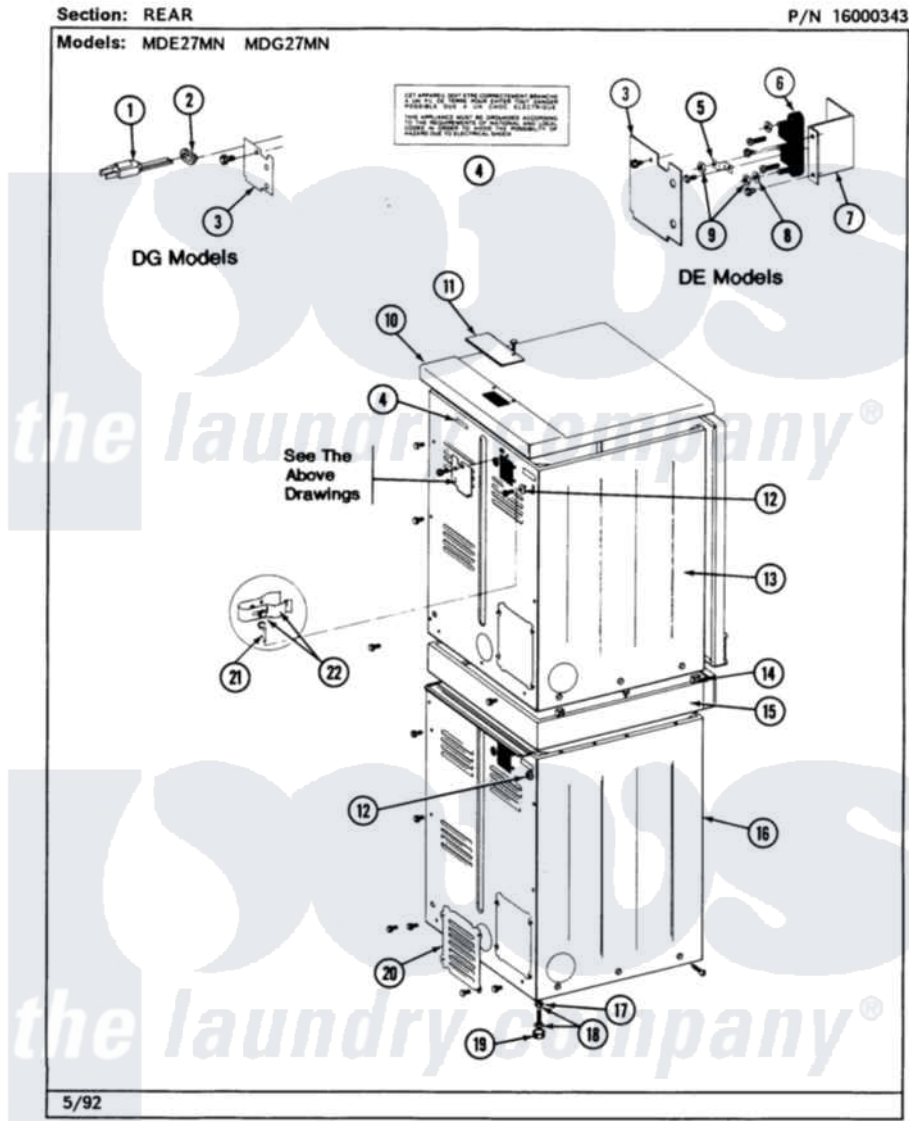

Maytag MDG27MNAAW 02 - REAR

Maytag [Commercial Maytag MDG27MNAAW Dryer Parts](#) Parts Diagram 02 - REAR
 Click on the part number to view part

Item	Original Part Number	Replaced By	Status	Part Description
001	302521		Not Available	CORD, POWER PART NOT USED-GAS MODELS ONLY
002	211881			Grommet, Cord Part Not Used-Gas Models Only
003	Y313561			Screw---NA
"	Y312905		Not Available	COVER, TERMINAL
004	214519			LABEL, ELECTRICAL INSTR. PART NOT USED-GAS MODELS ONLY
005	Y311423	489483		Screw 10-32 X 1/2
"	Y312184			Strap, Grounding
006	400008			Block, Terminal
"	Y312209	W10001200		Screw
007	Y313561			Screw---NA
"	Y312904			Bracket, Terminal Block
008	Y311270			Washer, Terminal Block
009	311484	112432		Nut
010	307104			Top Cover Assembly

011	NLA		Not Available	TOP COVER PLATE
"	Y313559			Screw
012	NLA		Not Available	SCREW & WASHER ASSY.
013	213007			Xfor Cabinet See Cabinet, Back
"	NLA		Not Available	CABINET, UPPER (WHITE)
"	Y310632	1163839		Screw
014	310933	33002194		Nut, Speed
015	NLA		Not Available	SUPPORT ASSY. (WHITE)
"	Y310632	1163839		Screw
016	213007			Xfor Cabinet See Cabinet, Back
"	Y313561			Screw---NA
"	NLA		Not Available	CABINET, LOWER (WHITE)
"	Y310632	1163839		Screw
017	210385			Lock Nut For Adjustable Leg
018	Y302699	22003428		Leg, Adjustable
019	210684			Foot, Adjustable Leg
020	211294	90767		Screw, 8A X 3/8 HeX Washer Head Tapping
"	Y313561			Screw---NA
"	Y312951		Not Available	ACCESS COVER, BACK
021	301548			Clamp, Ground Wire
"	313122			Screw - Baffle To Tumbler
022	311155			Ground Wire And Clamp